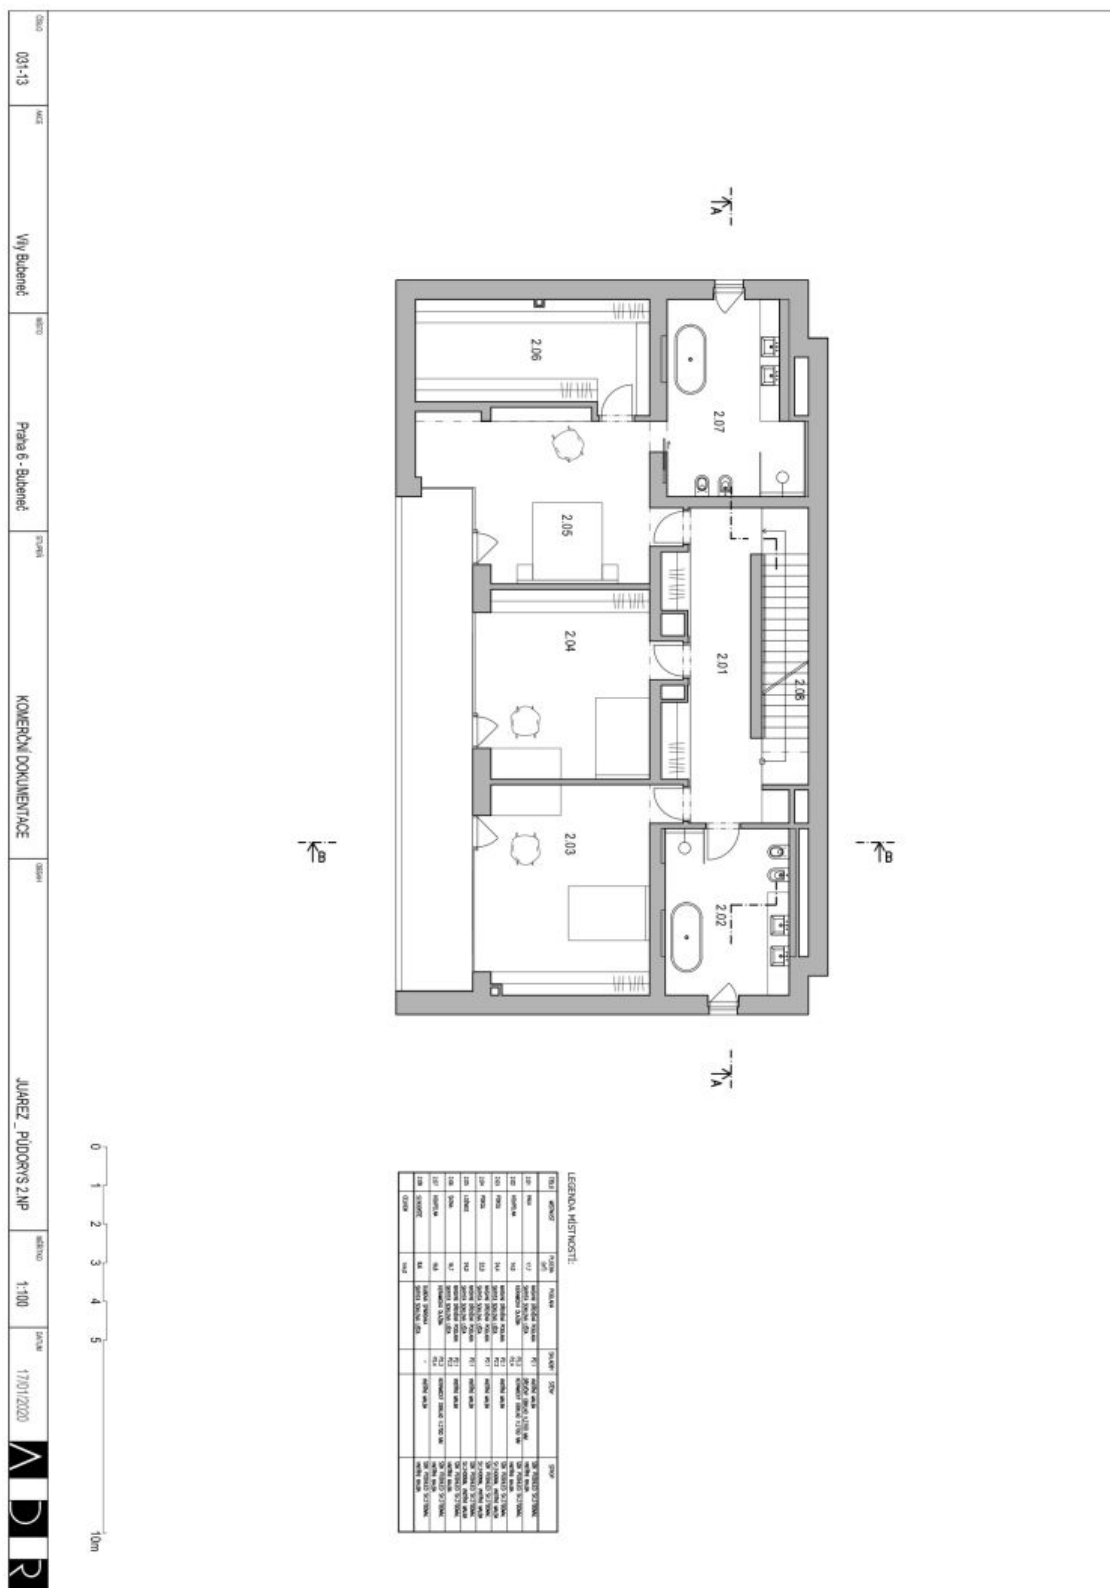

House Five-bedroom (6+1)

Rented

741 m², Prague 6, Bubeneč, Juárezova

House Five-bedroom (6+1)

Rented

741 m², Prague 6, Bubeneč, Juárezova

Total area	741 m ²
Plot	881 m ²
Foot print	162 m ²
Garden	717 m ²
Floor area	539 m ²
Terrace	202 m ²
Parking	Double garage.
Garage	Yes
Cellar	-
Service price	Building charges, water, and deposit for electricity and gas CZK 25,000/month. Includes Internet and garden maintenance.
PENB	B
Reference number	100450
Available from	Immediately

The main floor features a spacious living room with a **fireplace**, dining area, and fully fitted kitchen plus access to **two terraces** and the **garden**, a toilet, and an entrance hall with a **closet**. The first floor includes a master bedroom with a **walk-in closet** and a bathroom, two children's bedrooms and a bathroom, plus a shared wraparound **enclosed balcony**. The second floor offers a bedroom, a study, a kitchenette, a bathroom, a toilet, and another large **terrace** with a Jacuzzi. There is a basement level with a double garage, a **sauna/fitness room**, a toilet, a **walk-in closet**, a laundry room, two storage rooms, a utility area, and access to the terrace.

House Five-bedroom (6+1)

741 m², Prague 6, Bubeneč, Juárezova

Rented

House Five-bedroom (6+1)

741 m², Prague 6, Bubeneč, Juárezova

Rented

House Five-bedroom (6+1)

741 m², Prague 6, Bubeneč, Juárezova