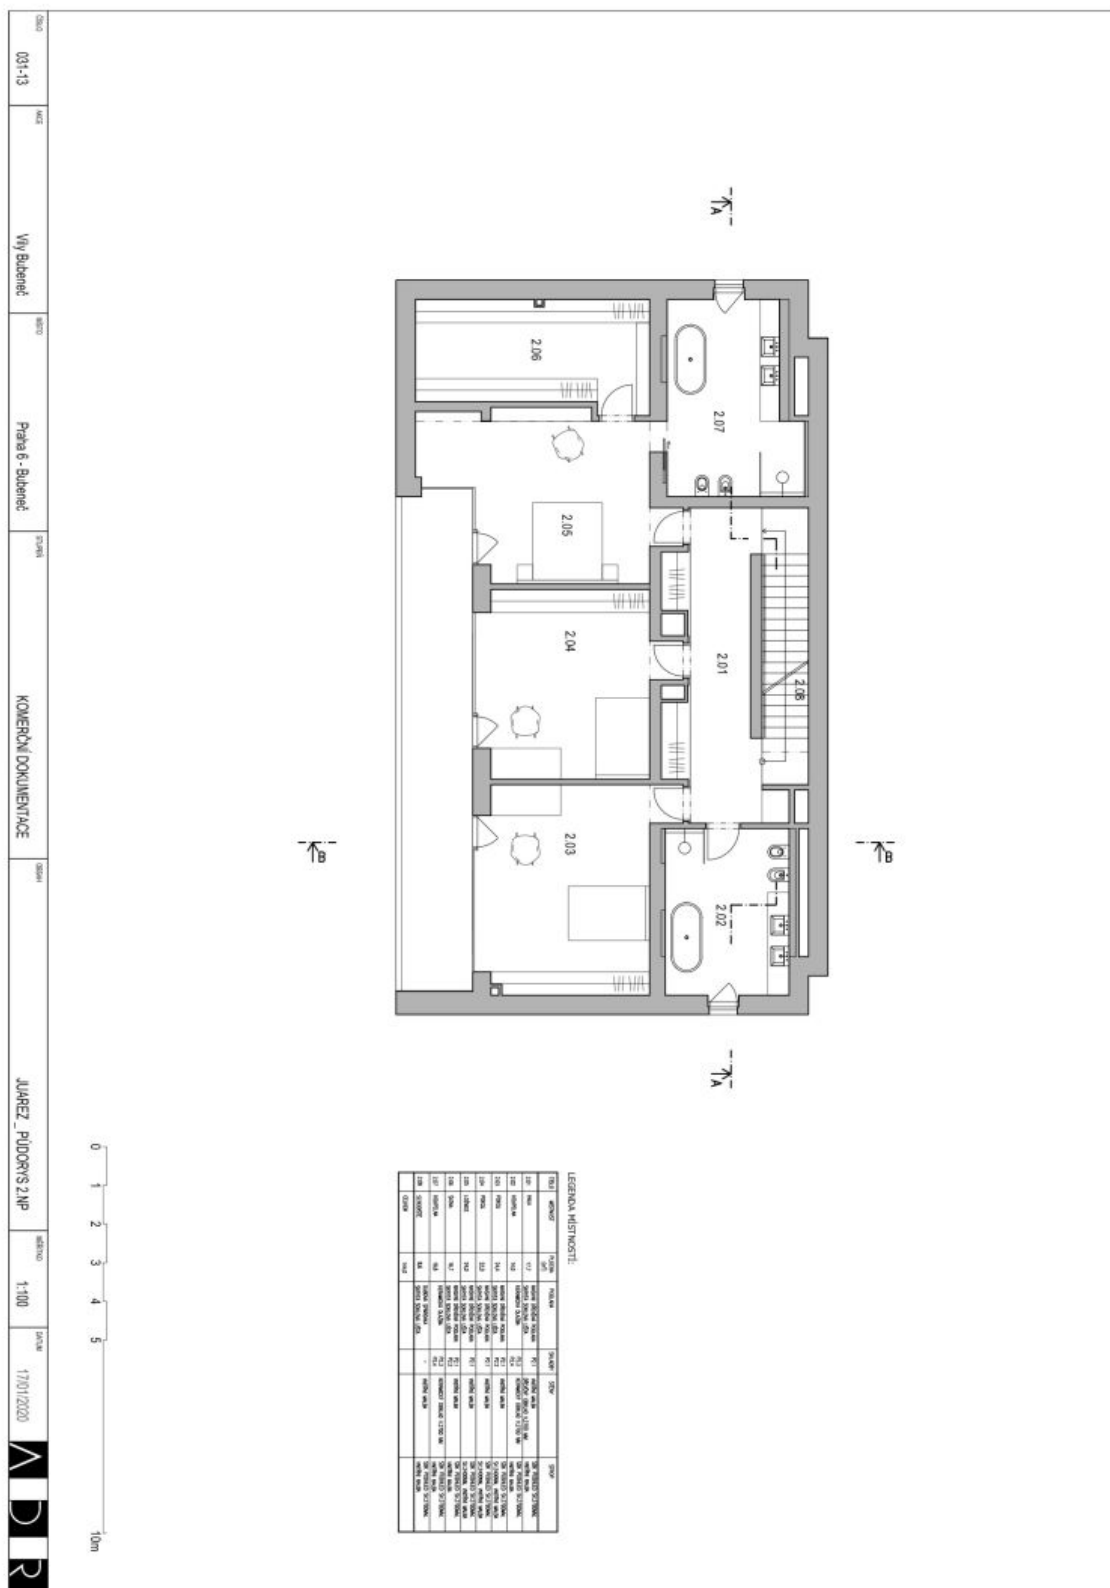

The main floor features a spacious living room with a **fireplace**, dining area, and fully fitted kitchen plus access to **two terraces** and the **garden**, a toilet, and an entrance hall with a **closet**. The first floor includes a master bedroom with a **walk-in closet** and a bathroom, two children's bedrooms and a bathroom, plus a shared wraparound **enclosed balcony**. The second floor offers a bedroom, a study, a kitchenette, a bathroom, a toilet, and another large **terrace** with a Jacuzzi. There is a basement level with a double garage, a **sauna/fitness room**, a toilet, a **walk-in closet**, a laundry room, two storage rooms, a utility area, and access to the terrace.

House Five-bedroom (6+1)

741 m², Prague 6, Bubeneč, Juárezova

Rented

House Five-bedroom (6+1)

Rented

741 m², Prague 6, Bubeneč, Juárezova

House Five-bedroom (6+1)

741 m², Prague 6, Bubeneč, Juárezova