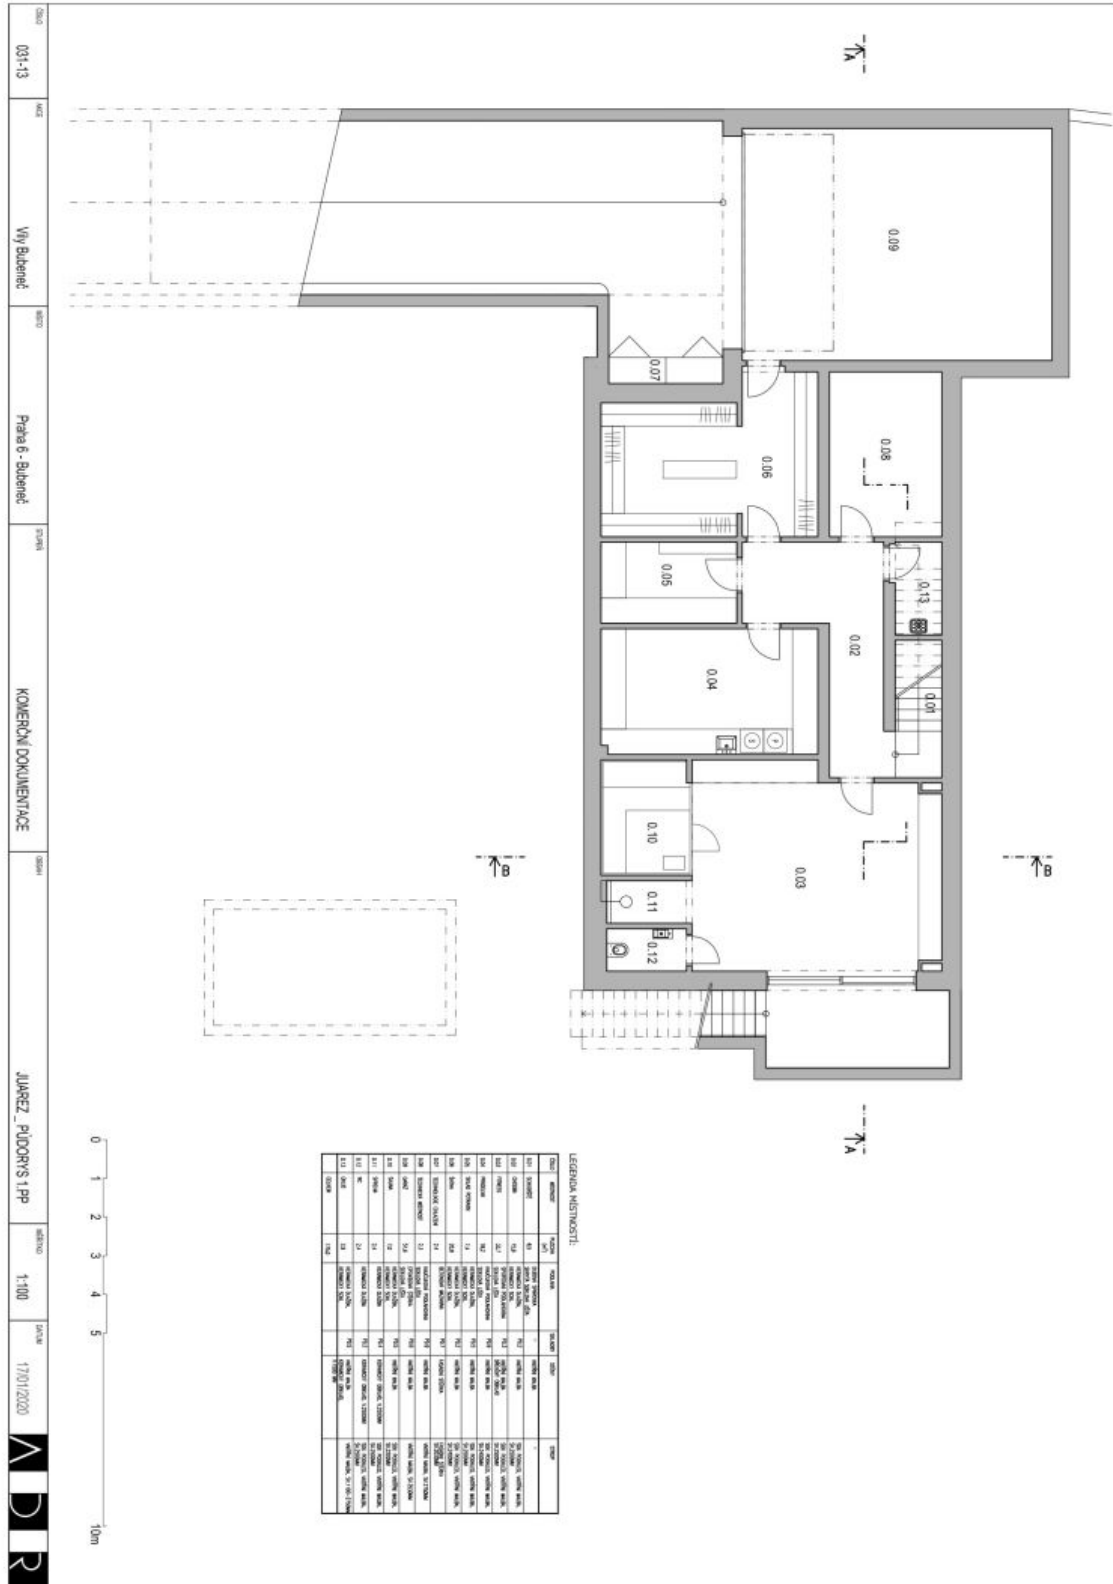

House Five-bedroom (6+1)

€ 11 849 | CZK 280 000

741 m², Prague 6, Bubeneč, Juárezova