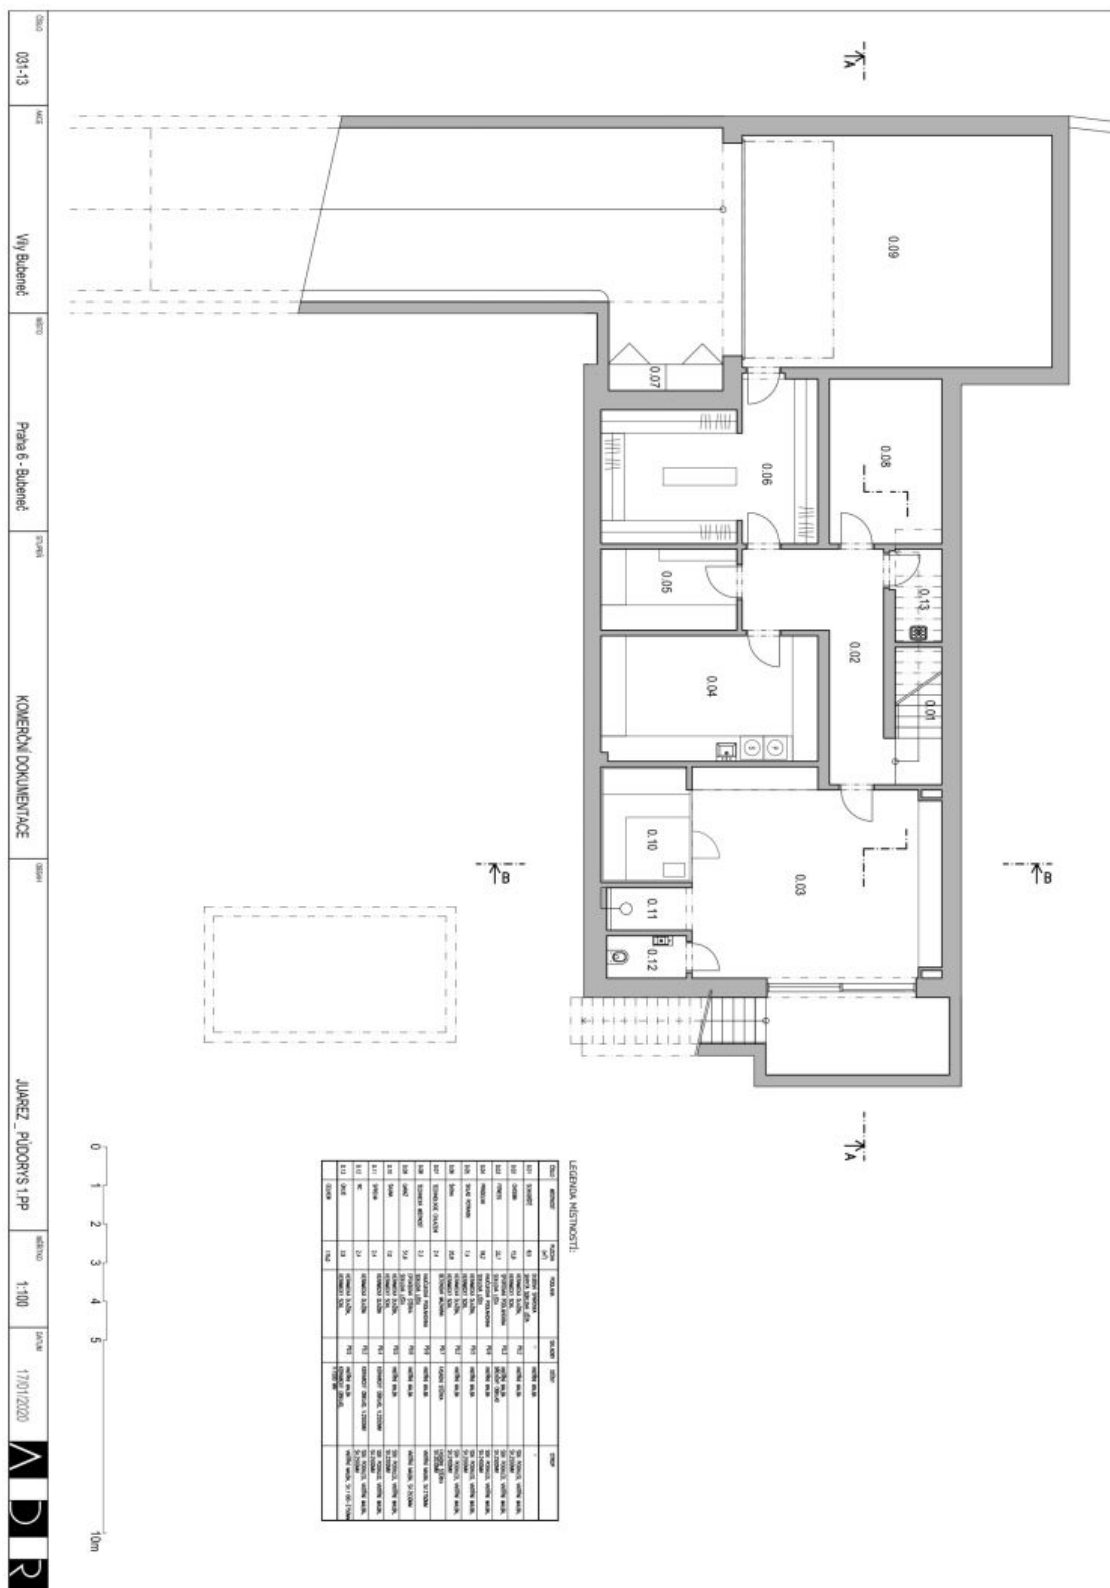

House Five-bedroom (6+1)

Rented

741 m², Prague 6, Bubeneč, Juárezova

House Five-bedroom (6+1)

Rented

741 m², Prague 6, Bubeneč, Juárezova

Total area	741 m ²
Plot	881 m ²
Foot print	162 m ²
Garden	717 m ²
Floor area	539 m ²
Terrace	202 m ²
Parking	Double garage.
Garage	Yes
Cellar	-
Service price	Building charges, water, and deposit for electricity and gas CZK 25,000/month. Includes Internet and garden maintenance.
PENB	B
Reference number	100450
Available from	Immediately

The main floor features a spacious living room with a **fireplace**, dining area, and fully fitted kitchen plus access to **two terraces** and the **garden**, a toilet, and an entrance hall with a **closet**. The first floor includes a master bedroom with a **walk-in closet** and a bathroom, two children's bedrooms and a bathroom, plus a shared wraparound **enclosed balcony**. The second floor offers a bedroom, a study, a kitchenette, a bathroom, a toilet, and another large **terrace** with a Jacuzzi. There is a basement level with a double garage, a **sauna/fitness room**, a toilet, a **walk-in closet**, a laundry room, two storage rooms, a utility area, and access to the terrace.

House Five-bedroom (6+1)

741 m², Prague 6, Bubeneč, Juárezova

Rented

House Five-bedroom (6+1)

741 m², Prague 6, Bubeneč, Juárezova

Rented

House Five-bedroom (6+1)

741 m², Prague 6, Bubeneč, Juárezova