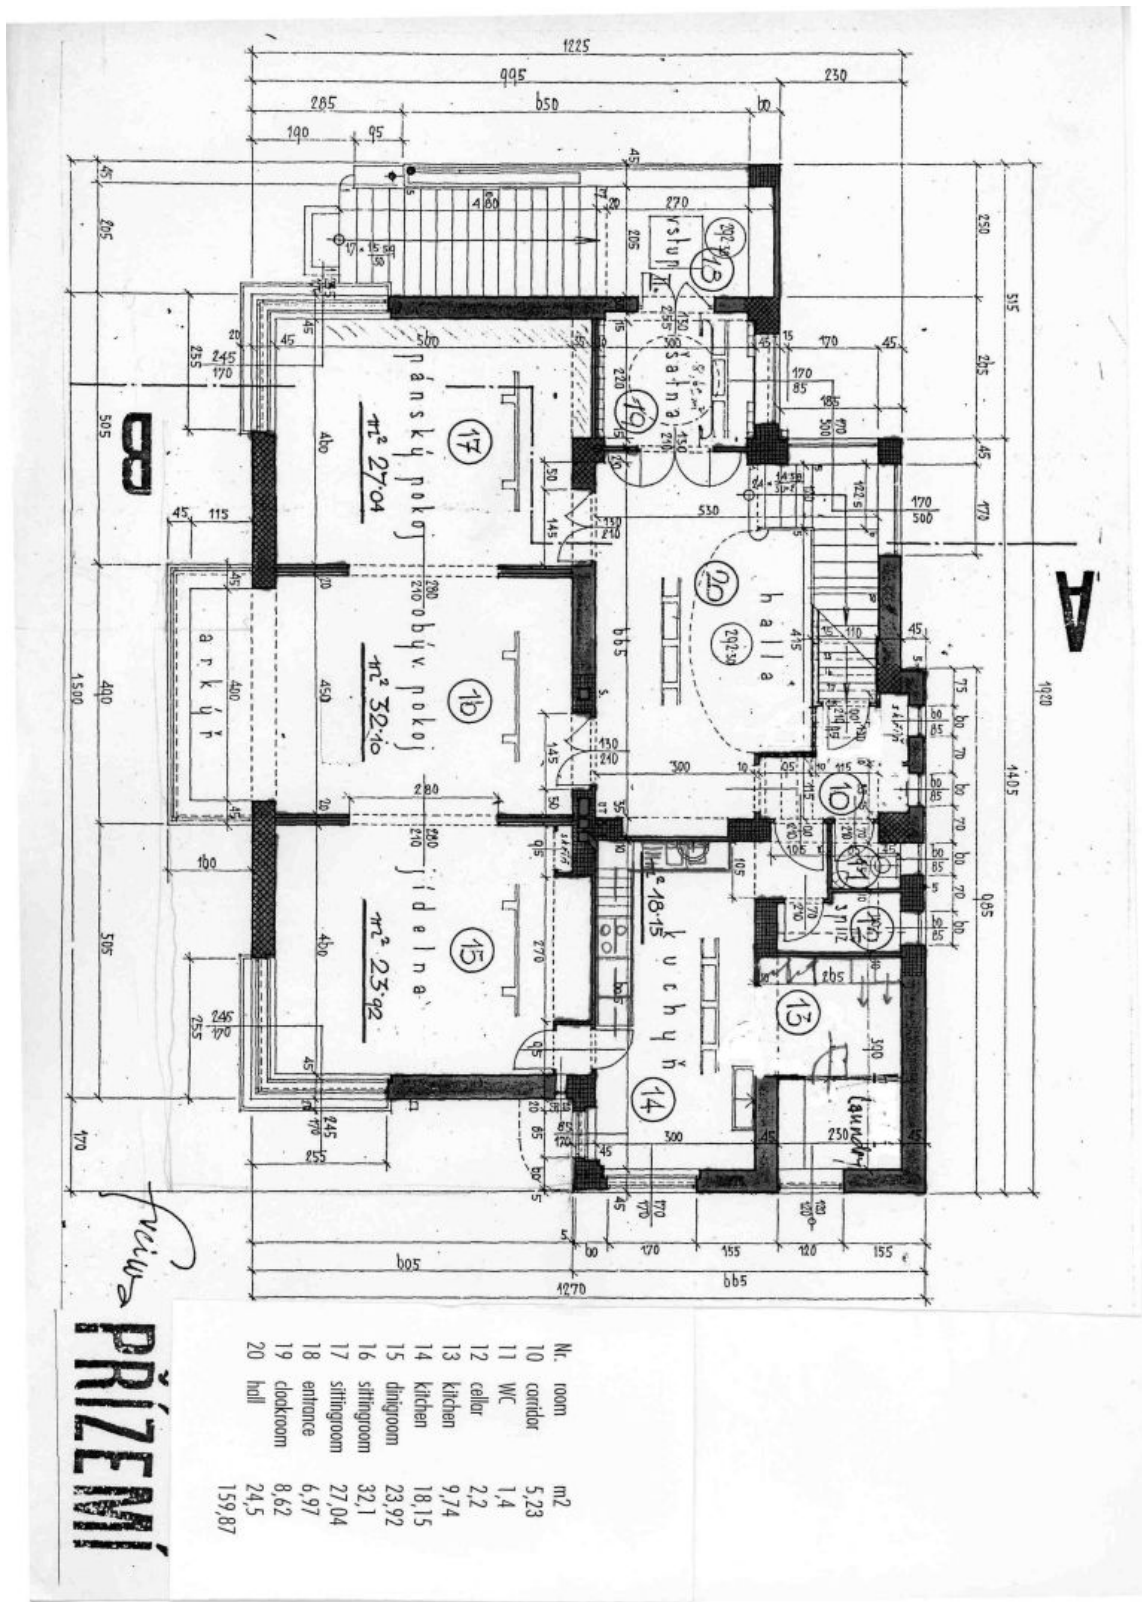

Main floor: a two-story entrance hall, a fully fitted kitchen with a pantry, a toilet, a laundry room, a dining room, a living room, and a library (the three rooms can be connected via sliding doors to create a 100 sq. m. space). First floor: three bedrooms, two bathrooms, two walk-in closets, and two large terraces facing east and west.

House Five-bedroom (6+1)

€ 3 769 | CZK 95 000

376 m², Prague 6, Dejvice, Sušická

House Five-bedroom (6+1)

€ 3 769 | CZK 95 000

376 m², Prague 6, Dejvice, Sušická