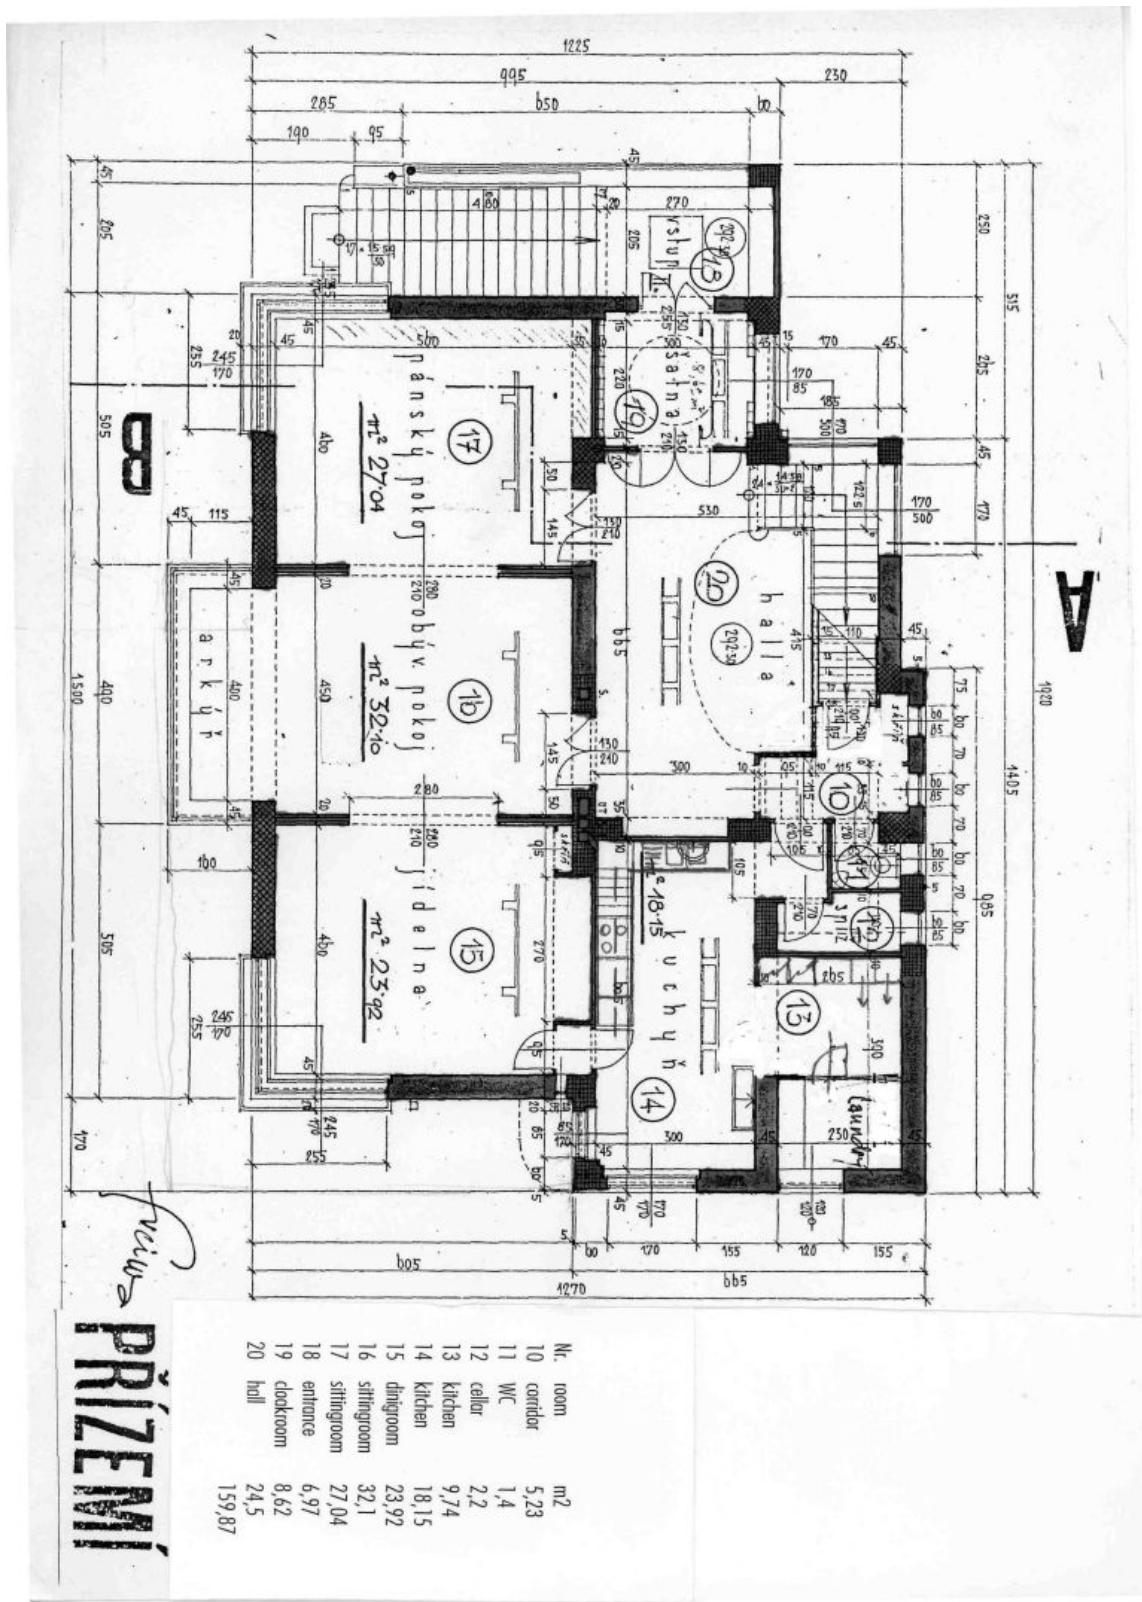

Main floor: a two-story entrance hall, a fully fitted kitchen with a pantry, a toilet, a laundry room, a dining room, a living room, and a library (the three rooms can be connected via sliding doors to create a 100 sq. m. space). First floor: three bedrooms, two bathrooms, two walk-in closets, and two large terraces facing east and west.

House Five-bedroom (6+1)

€ 3 759 | CZK 95 000

376 m², Prague 6, Dejvice, Sušická

House Five-bedroom (6+1)

€ 3 759 | CZK 95 000

376 m², Prague 6, Dejvice, Sušická