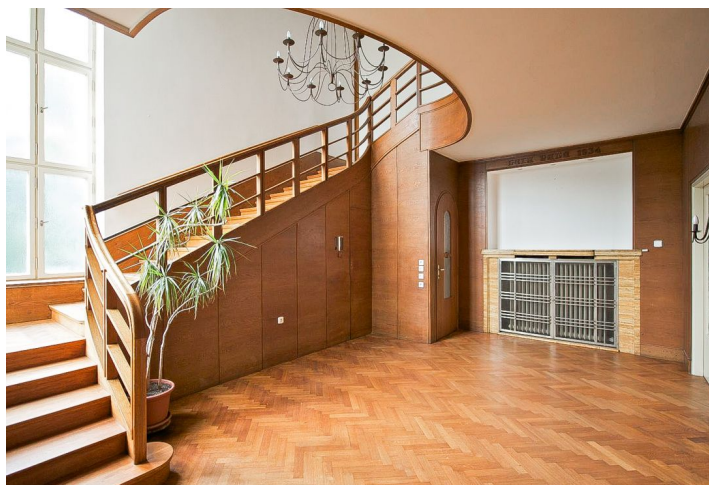

House Five-bedroom (6+1)

€ 3 759 | CZK 95 000

376 m², Prague 6, Dejvice, Sušická