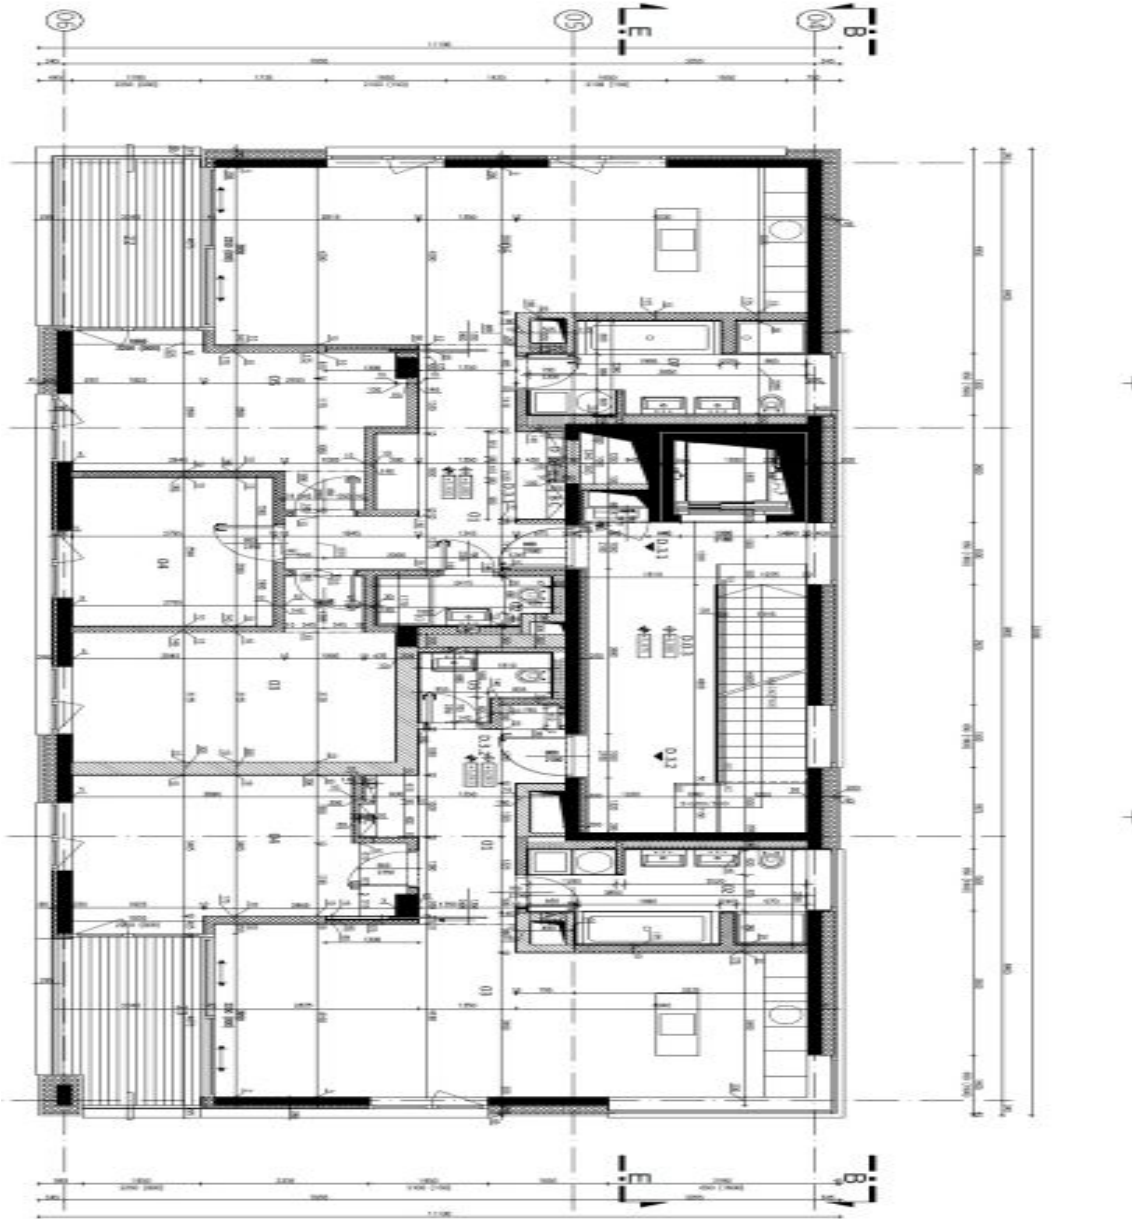

Apartment One-bedroom (2+kk)

70 m², Prague 6, Střešovice, U Laboratoře

Rented

Podle vnitřní úlohy dispozice, odměry, vnitřní vzhled, chvilky a typy se článek