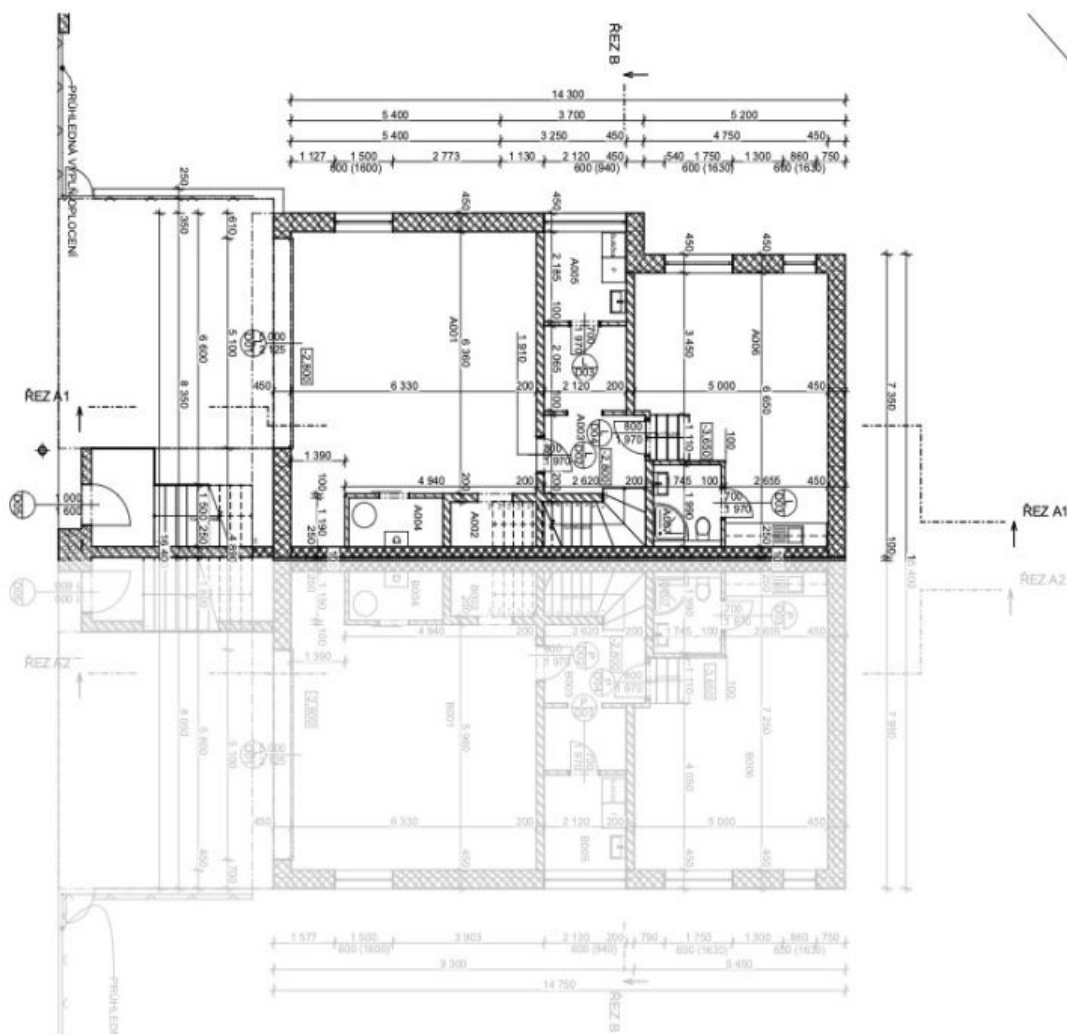

House Five-bedroom (6+kk)

288 m², Praha 6, Nebužice

Rented

Číslo	Název materiálu	Prostředí (m²)	Náklady (Kč)
1	ZEMĚNA PIVOČERNÍ		
2	KERAMICKÉ TVARIBCE PROTISERNÍ TL 400		
3	KERAMICKÉ TVARIBCE POROTISERNÍ TL 200mm		
4	KERAMICKÉ PRŮKOVY TL 10mm		
5	ŽELEZOBETON		
6	ZEMĚNA NÁSTĚPNÁ HLTĚNĚNÁ		
7	BEZPEČNOSTNÍ VYKLENÁ		
8	STĚKOVÁ DŘEVĚNÁ		
9	XP+S		
10	TERPĚLNÁ ZVLÁČE EPS		
11	FORBETONOVÉ TVARIBCE		
12	SYSTEMOVÁ DĚSNA PODLAHOVÝCH VYTÁPĚNÍ		

Číslo	Název materiálu	Prostředí (m²)	Náklady (Kč)
A001	GARBAŽ	42,06	Keramická stěna
A002	SKLAD	2,99	Keramická stěna
A003	CHODBA	9,47	Keramická stěna
A004	TECHNICKÝ KOUZL	2,89	Keramická stěna
A005	DOMÁCI PRÁČE	4,63	Keramická stěna
A006	DOLNA	27,87	Keramická stěna
A007	KOUPELNA	3,21	Keramická stěna
			32,71 m²