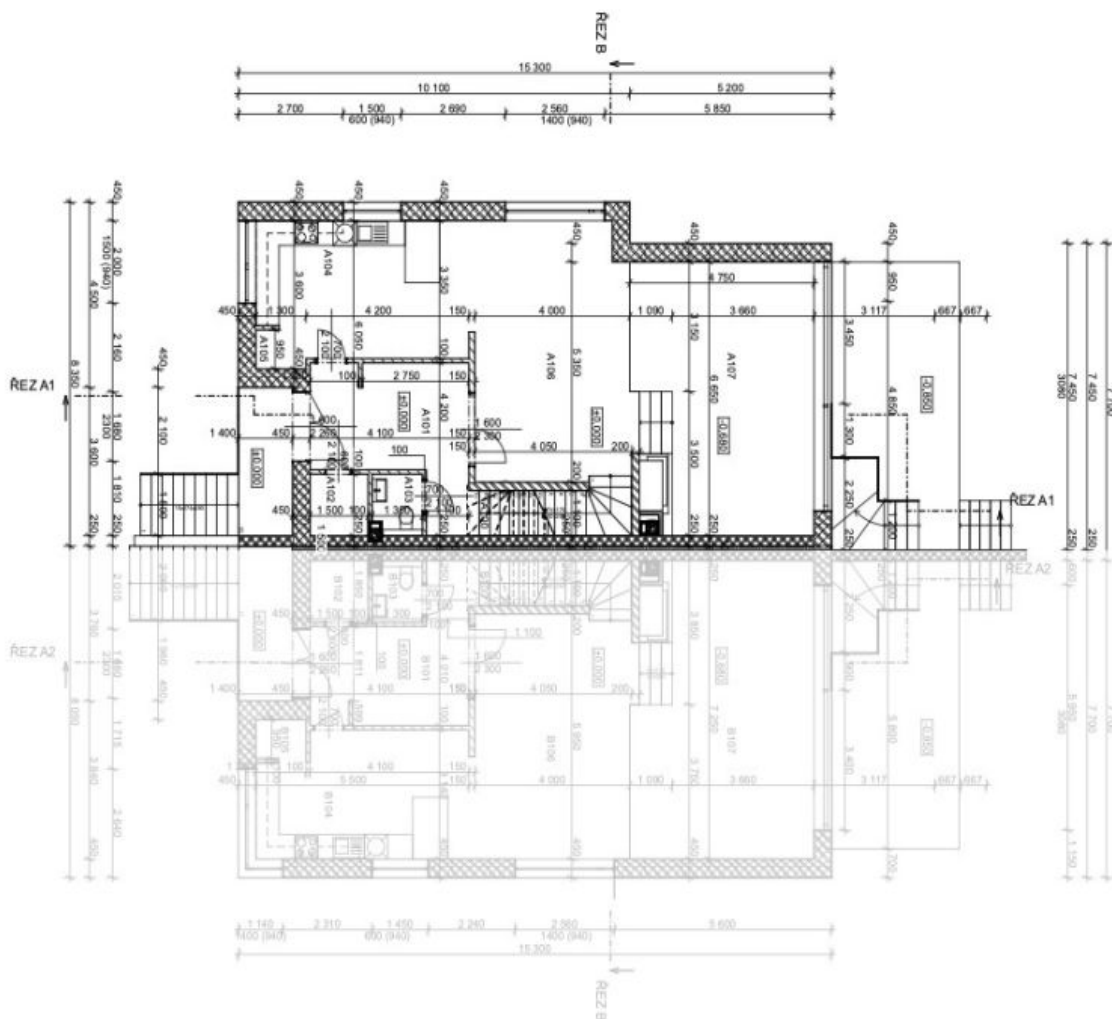

House Five-bedroom (6+kk)

288 m², Praha 6, Nebužice

Rented

Legenda materiálů	
1	ZEMĚNA PLOCHY
2	KERAMICKÉ TVARNICÉ PROTIHŘEMŤI 400
3	KERAMICKÉ TVARNICÉ PROTIHŘEMŤI 250mm
4	KERAMICKÉ POKRYTOVÝ TĚSNĚNÍ
5	ŽELEZOBETON
6	ZEMĚNA NÁSTĚPNÁ HEJTNĚNÁ
7	BETONOVÁ VYARMÁNA
8	STĚKOVÁ DŘEVŤ
9	XPS
10	TEPELNÁ ZOVLÁŠŤE EPS
11	POHOSBĚTOVÉ TVARNICÉ
12	SYSTÉMOVÁ DĚSNA PODLAHOVÝCH VYTÁPĚNÍ

Tabulka místností 1 NP			
Č.	Název místnosti	Prostředí (m²)	Nádispouč určení
A100	SCHODIŠŤE	4,72	Koridorská státní
A101	CHODBA	12,66	Koridorská státní
A102	KUCHARNA	2,26	Koridorská státní
A103	WC	1,71	Koridorská státní
A104	KUČIČVNĚ	12,79	Koridorská státní
A105	SPRŤ	1,30	Koridorská státní
A106	JÍDELNA	26,33	Panely
A107	OBÝVACÍ PROSTOR	29,03	Panely
		94,77 m²