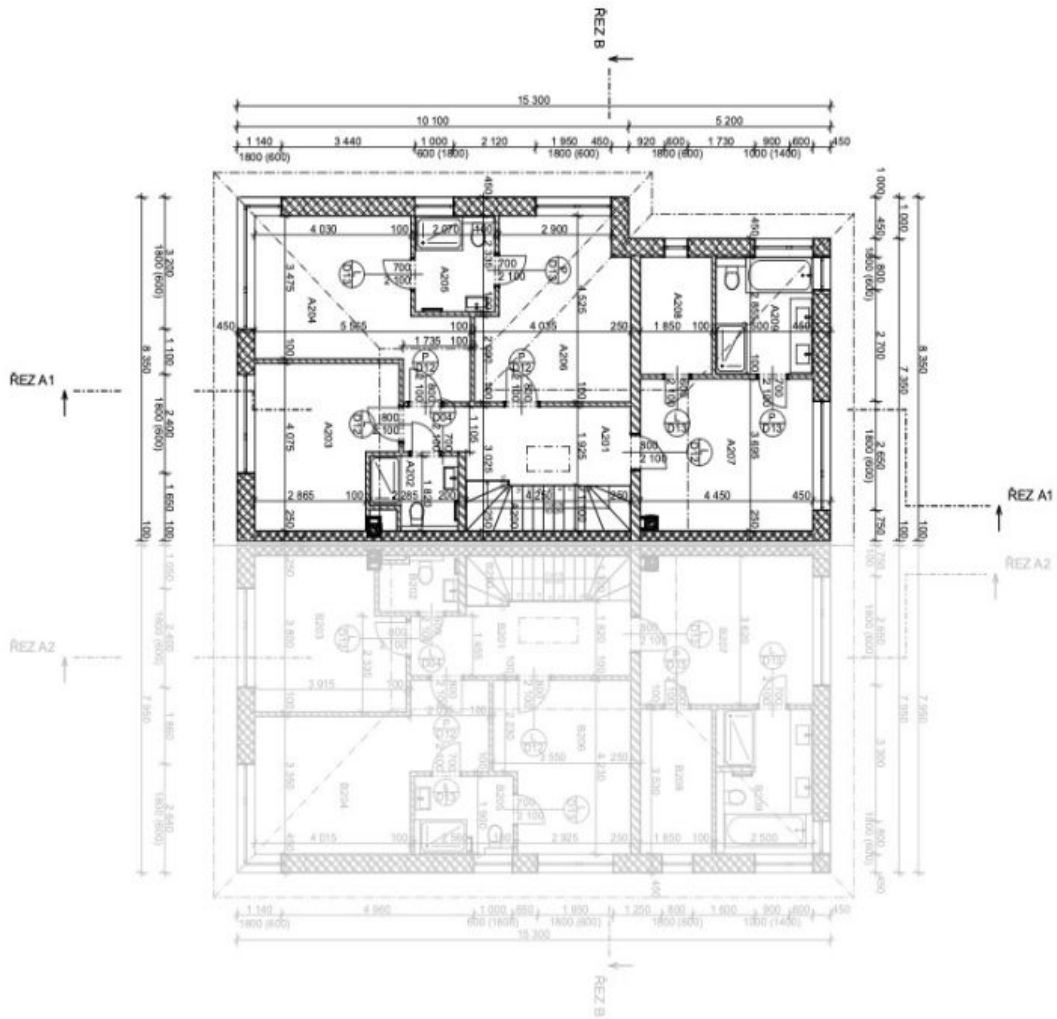

House Five-bedroom (6+kk)

288 m², Praha 6, Nebužice

Rented

Legenda materiálů	
1	ZEMĚNA PLOCHOVNI
2	KERAMICKÉ TVARICE PROTIHŘEMÍ TI 40
3	KERAMICKÉ TVARICE POROTĚHEMÍ TL 200mm
4	KERAMICKÉ POKRYTOVY TĚSNĚNÍ
5	ŽELEZOBETON
6	ZEMĚNA NASTYPNÁ HETĚLNÁ
7	BEKONOVÁ MAZANINA
8	ŠTEKOVÁ DŘEVŔÁ
9	XPS
10	TERELNÁ ZVLÁČE EPS
11	FOROSBETONOVÉ TVARICE
12	SYSTEMOVÁ DĚSNA PODLAHOVĚHO VYTÁPĚNÍ

Č	Název místnosti	Prostředí (m²)	Nástupná úroveň
A200	SCHODIŠTĚ	4,31	Dřívě
A201	CHODBA	9,35	Parazit
A202	KOUPELNA	3,40	Keramická stěna
A203	POKOUJ	14,04	Parazit
A204	POKOUJ	18,20	Parazit
A205	KOUPELNA	4,58	Keramická stěna
A206	POKOUJ	16,62	Parazit
A207	POKOUJ	16,96	Parazit
A208	SATNA	5,28	Parazit
A209	KOUPELNA	6,38	Keramická stěna
		100,51 m²