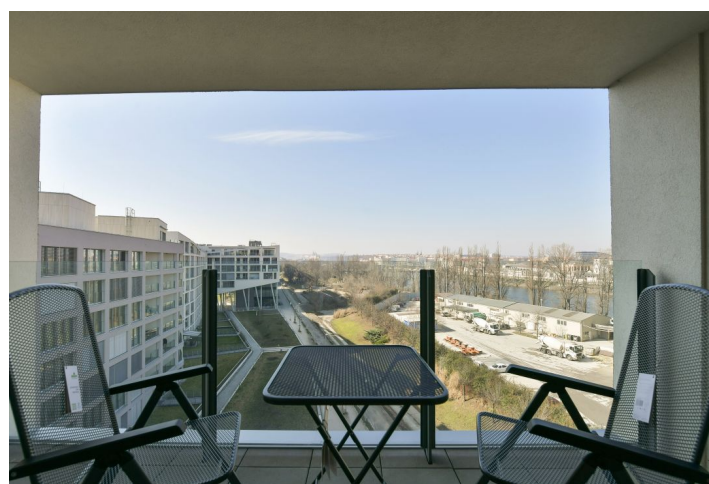

Apartment One-bedroom (2+kk)

Rented

60.8 m², Prague 8, Karlín, Breitfeldova