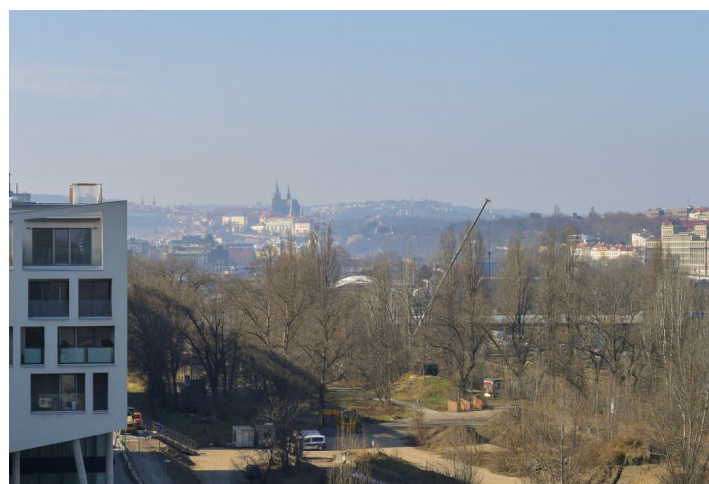

Apartment One-bedroom (2+kk)

Rented

60.8 m², Prague 8, Karlín, Breitfeldova