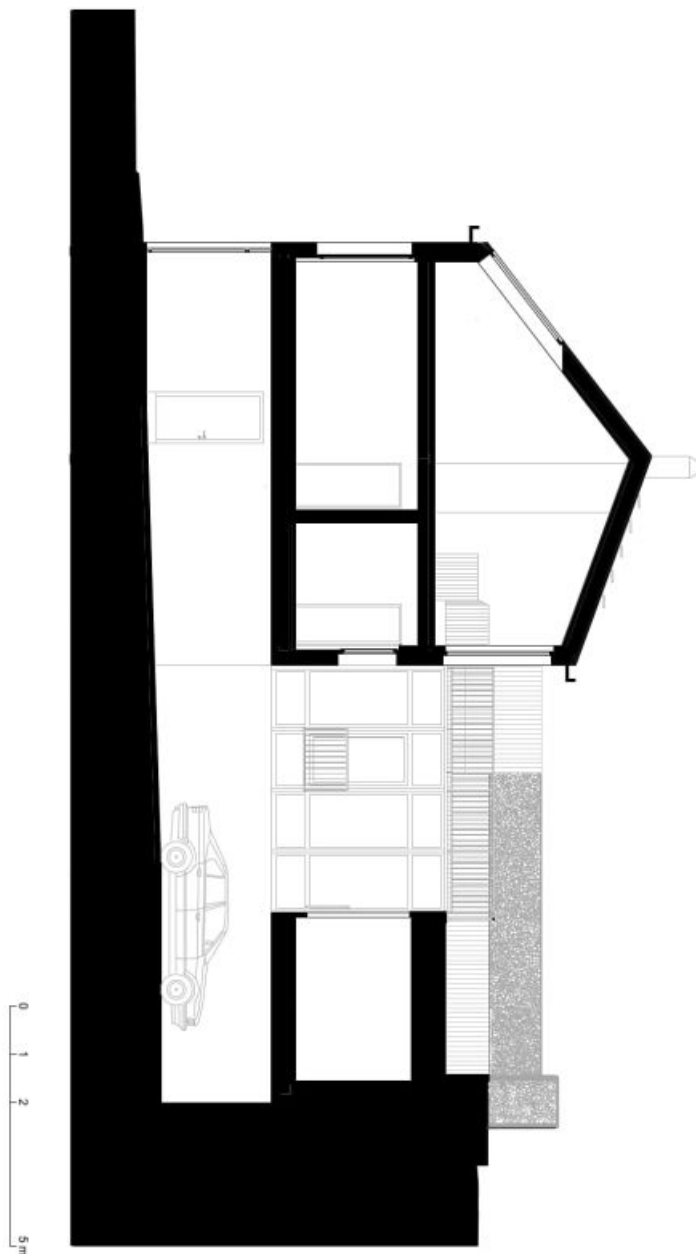

House Four-bedroom (5+kk)

Rented

162 m², Prague 6, Střešovice, Nad Hradním vodojemem

House Four-bedroom (5+kk)

Rented162 m², Prague 6, Střešovice, Nad Hradním vodojemem

Total area	162 m ²
Plot	148 m ²
Foot print	115 m ²
Garden	25 m ²
Floor area	155 m ²
Terrace	7 m ²
Parking	Two covered parking spaces and several spaces on the plot.
Cellar	-
Service price	Deposit for utilities CZK 9000/month.
PENB	C
Reference number	101271
Available from	Immediately

The ground floor includes a study/guest bedroom, a utility room, a toilet, and an entrance hall with built-in wardrobes and storage. The first floor features a master bedroom with a **walk-in closet** and built-in storage, two bedrooms, two bathrooms (bathtub, walk-in shower, toilet/walk-in shower, toilet), and a laundry room. The second floor offers a living room with atelier windows, a large fully fitted open plan kitchen, access to the **terrace/roof garden**, and lovely far-reaching views.

House Four-bedroom (5+kk)

162 m², Prague 6, Střešovice, Nad Hradním vodojemem

Rented

House Four-bedroom (5+kk)

162 m², Prague 6, Střešovice, Nad Hradním vodojemem

Rented

House Four-bedroom (5+kk)

162 m², Prague 6, Střešovice, Nad Hradním vodojemem

Rented

House Four-bedroom (5+kk)

162 m², Prague 6, Střešovice, Nad Hradním vodojemem

Rented

House Four-bedroom (5+kk)

Rented

162 m², Prague 6, Střešovice, Nad Hradním vodojemem