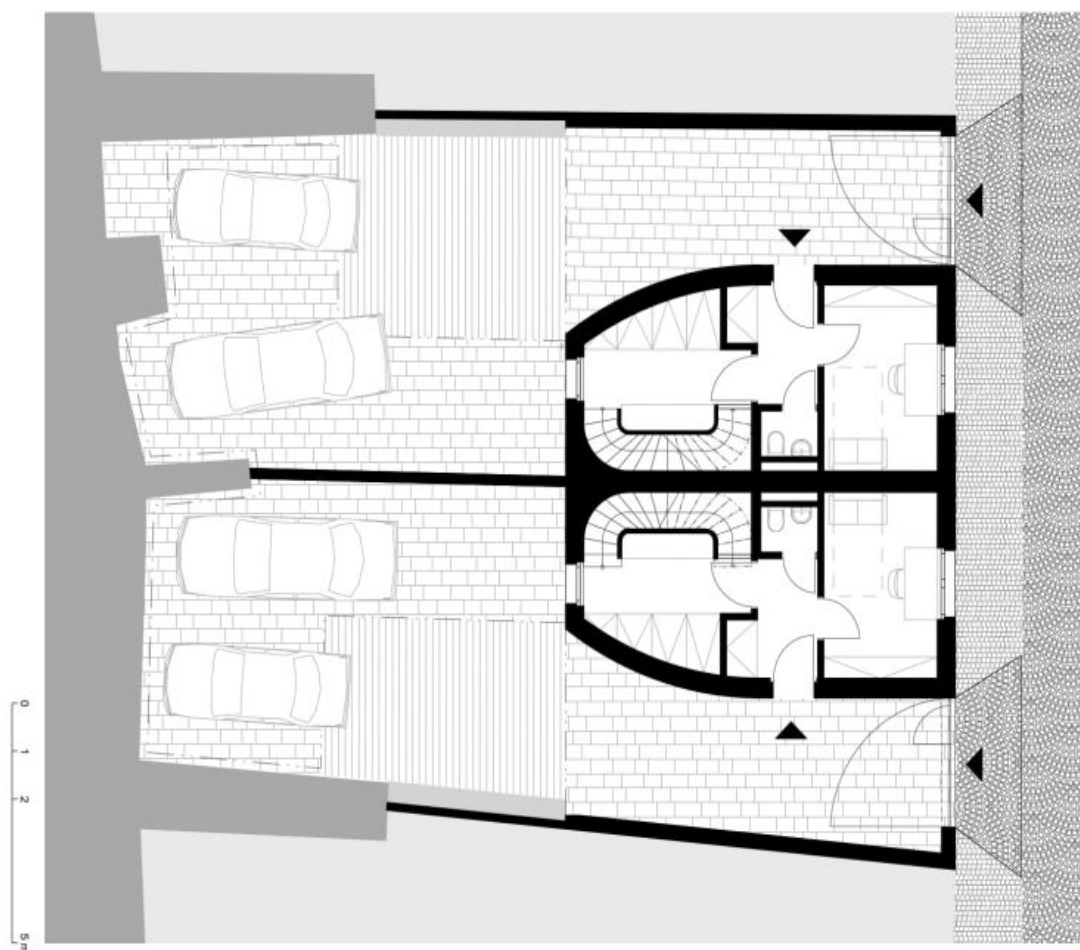

House Four-bedroom (5+kk)

162 m², Prague 6, Střešovice, Nad Hradním vodojemem

Rented