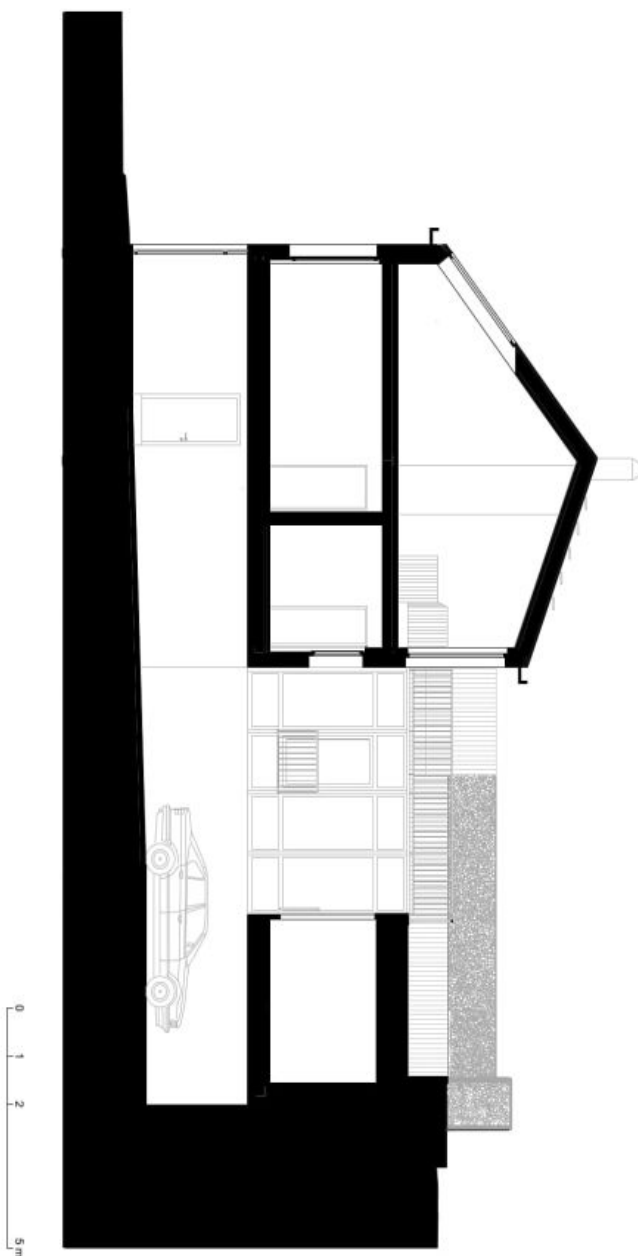

House Four-bedroom (5+kk)

Rented

162 m², Prague 6, Střešovice, Nad Hradním vodojemem

House Four-bedroom (5+kk)

Rented162 m², Prague 6, Střešovice, Nad Hradním vodojemem

Total area	162 m ²
Plot	148 m ²
Foot print	115 m ²
Garden	25 m ²
Floor area	155 m ²
Terrace	7 m ²
Parking	Two covered parking spaces and several spaces on the plot.
Cellar	-
Service price	Deposit for utilities CZK 9000/month.
PENB	C
Reference number	101271
Available from	Immediately

The ground floor includes a study/guest bedroom, a utility room, a toilet, and an entrance hall with built-in wardrobes and storage. The first floor features a master bedroom with a **walk-in closet** and built-in storage, two bedrooms, two bathrooms (bathtub, walk-in shower, toilet/walk-in shower, toilet), and a laundry room. The second floor offers a living room with atelier windows, a large fully fitted open plan kitchen, access to the **terrace/roof garden**, and lovely far-reaching views.

House Four-bedroom (5+kk)

162 m², Prague 6, Střešovice, Nad Hradním vodojemem

Rented

House Four-bedroom (5+kk)

162 m², Prague 6, Střešovice, Nad Hradním vodojemem

Rented

House Four-bedroom (5+kk)

162 m², Prague 6, Střešovice, Nad Hradním vodojemem

Rented

House Four-bedroom (5+kk)

162 m², Prague 6, Střešovice, Nad Hradním vodojemem

Rented

House Four-bedroom (5+kk)

Rented

162 m², Prague 6, Střešovice, Nad Hradním vodojemem