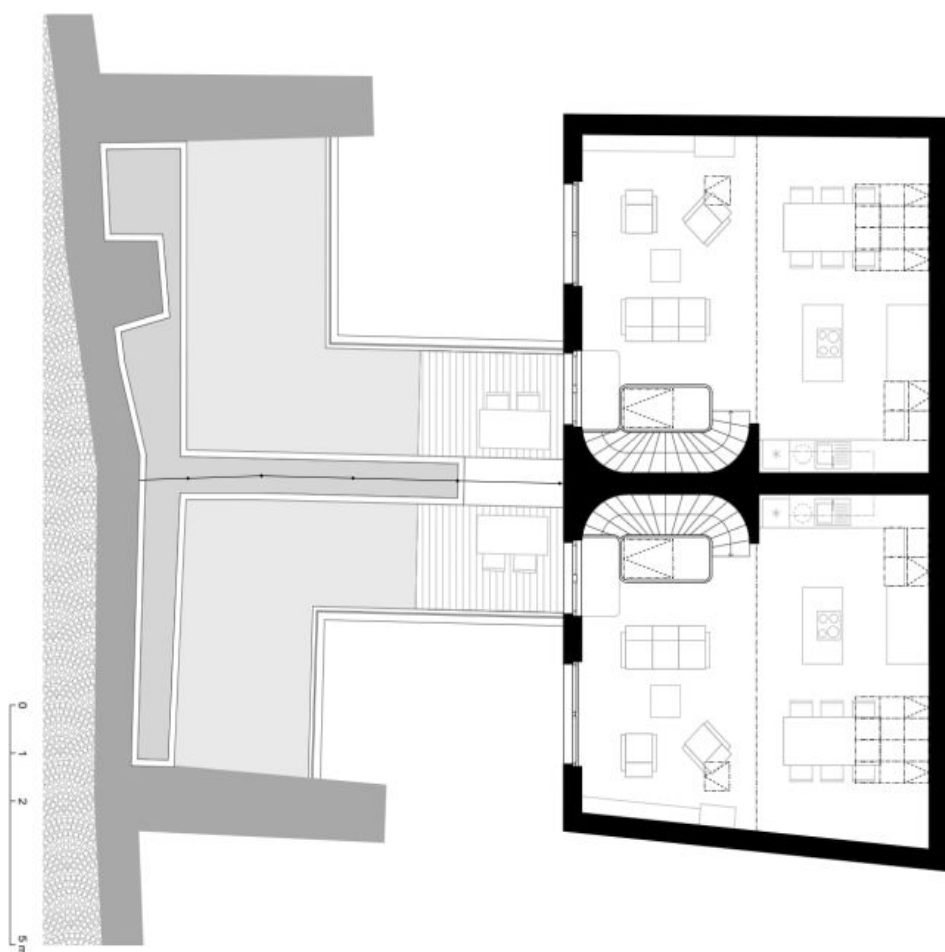

House Four-bedroom (5+kk)

162 m², Praha 6, Střešovice, Nad Hradním vodojemem

Rented