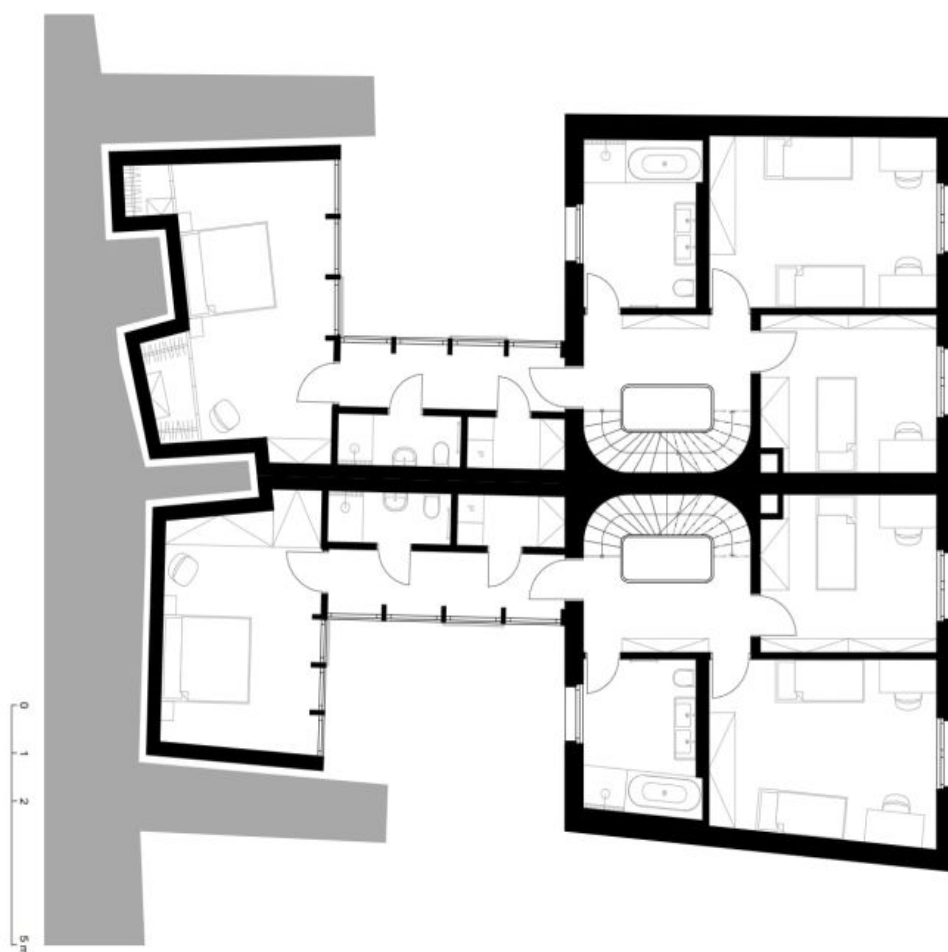

The ground floor includes a study/guest bedroom, a utility room, a toilet, and an entrance hall with built-in wardrobes and storage. The first floor features a master bedroom with a **walk-in closet** and built-in storage, two bedrooms, two bathrooms (bathtub, walk-in shower, toilet/walk-in shower, toilet), and a laundry room. The second floor offers a living room with atelier windows, a large fully fitted open plan kitchen, access to the **terrace/roof garden**, and lovely far-reaching views.

Air-conditioning on the upper floor, **heat recovery ventilation** in two bedrooms, **hardwood floors**, tiles, underfloor heating, wooden staircase, triple-glazed windows, automatic skylights, automatic exterior blinds, gas boiler, dishwasher, microwave oven, two refrigerators, alarm, video intercom. **Two covered parking spaces** and several spaces on the plot are available.

House Four-bedroom (5+kk)

162 m², Praha 6, Střešovice, Nad Hradním vodojemem

Rented

House Four-bedroom (5+kk)

162 m², Praha 6, Střešovice, Nad Hradním vodojemem

Rented

House Four-bedroom (5+kk)

162 m², Praha 6, Střešovice, Nad Hradním vodojemem

Rented

House Four-bedroom (5+kk)

162 m², Praha 6, Střešovice, Nad Hradním vodojemem

Rented

House Four-bedroom (5+kk)

Rented

162 m², Praha 6, Střešovice, Nad Hradním vodojemem