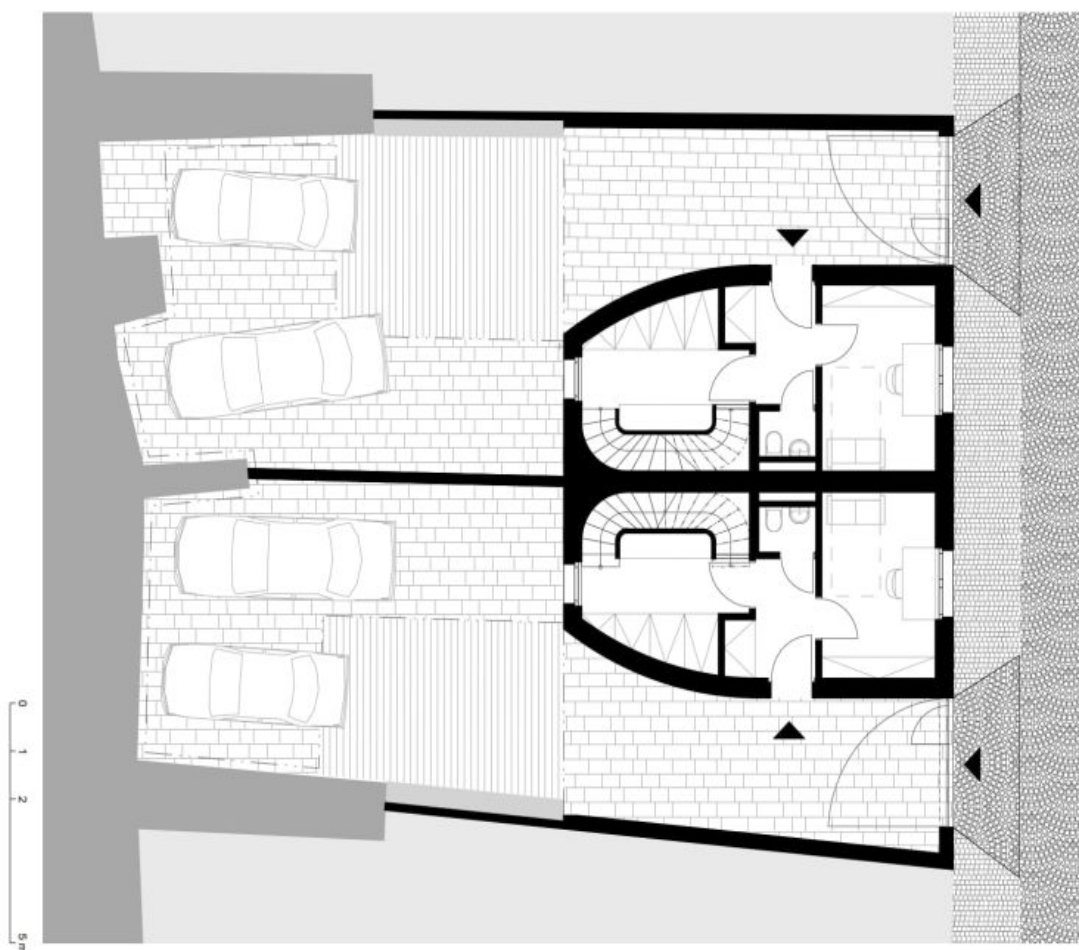

House Four-bedroom (5+kk)

Rented

162 m², Praha 6, Střešovice, Nad Hradním vodojemem

House Four-bedroom (5+kk)

Rented162 m², Praha 6, Střešovice, Nad Hradním vodojemem

Total area	162 m ²
Plot	148 m ²
Foot print	115 m ²
Garden	25 m ²
Floor area	155 m ²
Terrace	7 m ²
Parking	Two covered parking spaces and several spaces on the plot.
Cellar	-
Service price	Deposit for utilities CZK 9000/month.
PENB	C
Reference number	101271
Available from	Immediately

The ground floor includes a study/guest bedroom, a utility room, a toilet, and an entrance hall with built-in wardrobes and storage. The first floor features a master bedroom with a **walk-in closet** and built-in storage, two bedrooms, two bathrooms (bathtub, walk-in shower, toilet/walk-in shower, toilet), and a laundry room. The second floor offers a living room with atelier windows, a large fully fitted open plan kitchen, access to the **terrace/roof garden**, and lovely far-reaching views.

House Four-bedroom (5+kk)

162 m², Praha 6, Střešovice, Nad Hradním vodojemem

Rented

House Four-bedroom (5+kk)

162 m², Praha 6, Střešovice, Nad Hradním vodojemem

Rented

House Four-bedroom (5+kk)

162 m², Praha 6, Střešovice, Nad Hradním vodojemem