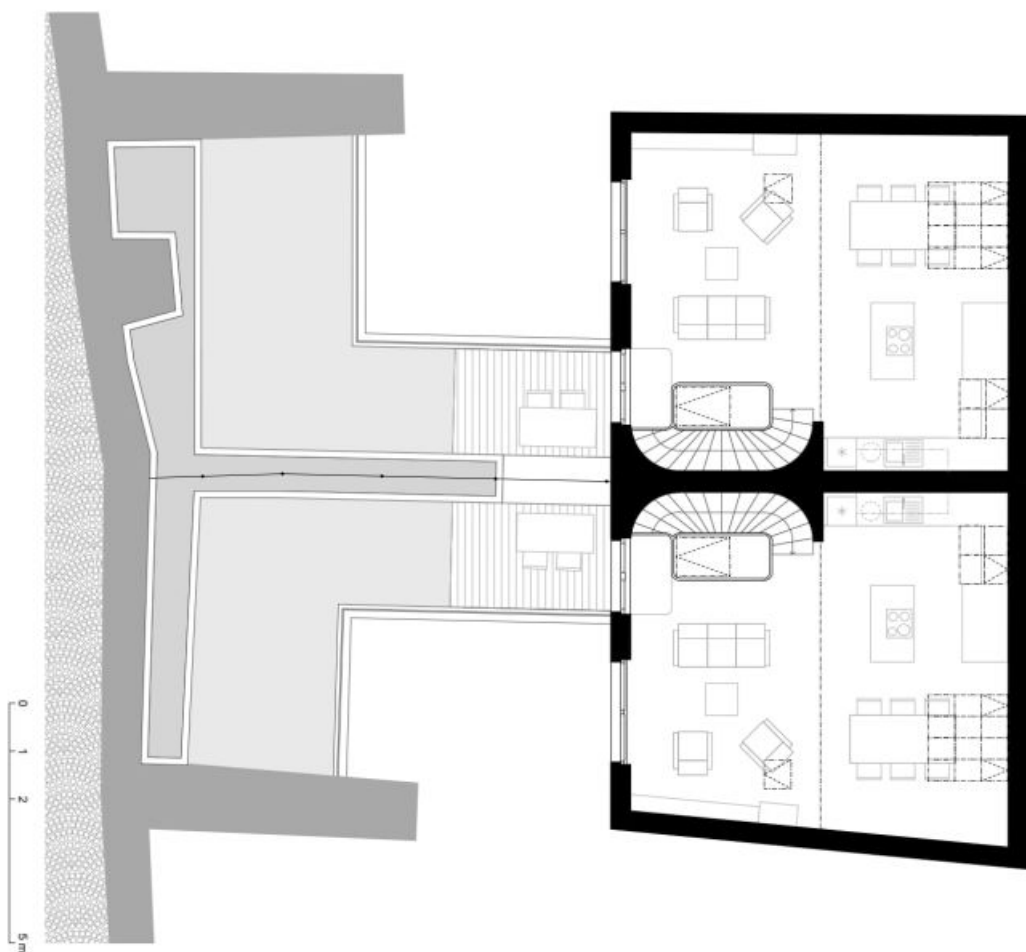

House Four-bedroom (5+kk)

162 m², Prague 6, Střešovice, Nad Hradním vodojemem

Rented