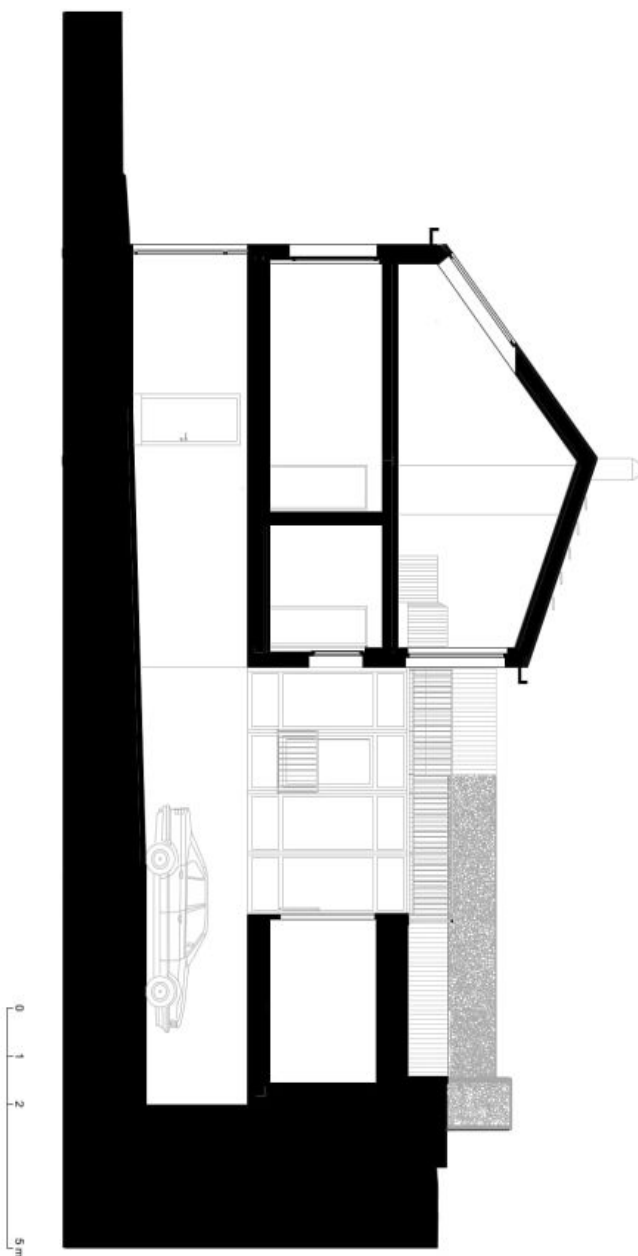

House Four-bedroom (5+kk)

Rented

162 m², Praha 6, Střešovice, Nad Hradním vodojemem

House Four-bedroom (5+kk)

Rented162 m², Praha 6, Střešovice, Nad Hradním vodojemem

Total area	162 m ²
Plot	148 m ²
Foot print	115 m ²
Garden	25 m ²
Floor area	155 m ²
Terrace	7 m ²
Parking	Two covered parking spaces and several spaces on the plot.
Cellar	-
Service price	Deposit for utilities CZK 9000/month.
PENB	C
Reference number	101271
Available from	Immediately

The ground floor includes a study/guest bedroom, a utility room, a toilet, and an entrance hall with built-in wardrobes and storage. The first floor features a master bedroom with a **walk-in closet** and built-in storage, two bedrooms, two bathrooms (bathtub, walk-in shower, toilet/walk-in shower, toilet), and a laundry room. The second floor offers a living room with atelier windows, a large fully fitted open plan kitchen, access to the **terrace/roof garden**, and lovely far-reaching views.

House Four-bedroom (5+kk)

162 m², Praha 6, Střešovice, Nad Hradním vodojemem

Rented

House Four-bedroom (5+kk)

162 m², Praha 6, Střešovice, Nad Hradním vodojemem

Rented

House Four-bedroom (5+kk)

162 m², Praha 6, Střešovice, Nad Hradním vodojemem

Rented

House Four-bedroom (5+kk)

162 m², Praha 6, Střešovice, Nad Hradním vodojemem

Rented

House Four-bedroom (5+kk)

Rented

162 m², Praha 6, Střešovice, Nad Hradním vodojemem