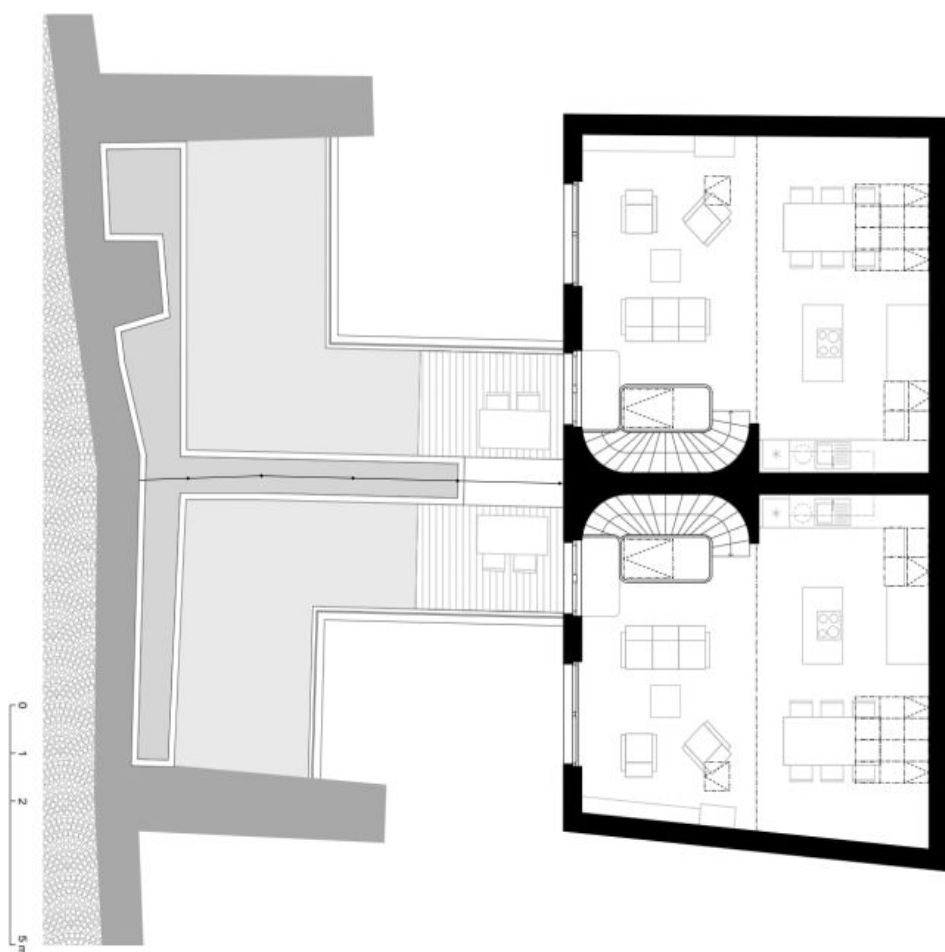

The ground floor includes a study/guest bedroom, a utility room, a toilet, and an entrance hall with built-in wardrobes and storage. The first floor features a master bedroom with a **walk-in closet** and built-in storage, two bedrooms, two bathrooms (bathtub, walk-in shower, toilet/walk-in shower, toilet), and a laundry room. The second floor offers a living room with atelier windows, a large fully fitted open plan kitchen, access to the **terrace/roof garden**, and lovely far-reaching views.

Air-conditioning on the upper floor, **heat recovery ventilation** in two bedrooms, **hardwood floors**, tiles, underfloor heating, wooden staircase, triple-glazed windows, automatic skylights, automatic exterior blinds, gas boiler, dishwasher, microwave oven, two refrigerators, alarm, video intercom. **Two covered parking spaces** and several spaces on the plot are available.

House Four-bedroom (5+kk)

162 m², Prague 6, Střešovice, Nad Hradním vodojemem

Rented

House Four-bedroom (5+kk)

162 m², Prague 6, Střešovice, Nad Hradním vodojemem

Rented

House Four-bedroom (5+kk)

162 m², Prague 6, Střešovice, Nad Hradním vodojemem

Rented

House Four-bedroom (5+kk)

162 m², Prague 6, Střešovice, Nad Hradním vodojemem

Rented

House Four-bedroom (5+kk)

Rented

162 m², Prague 6, Střešovice, Nad Hradním vodojemem