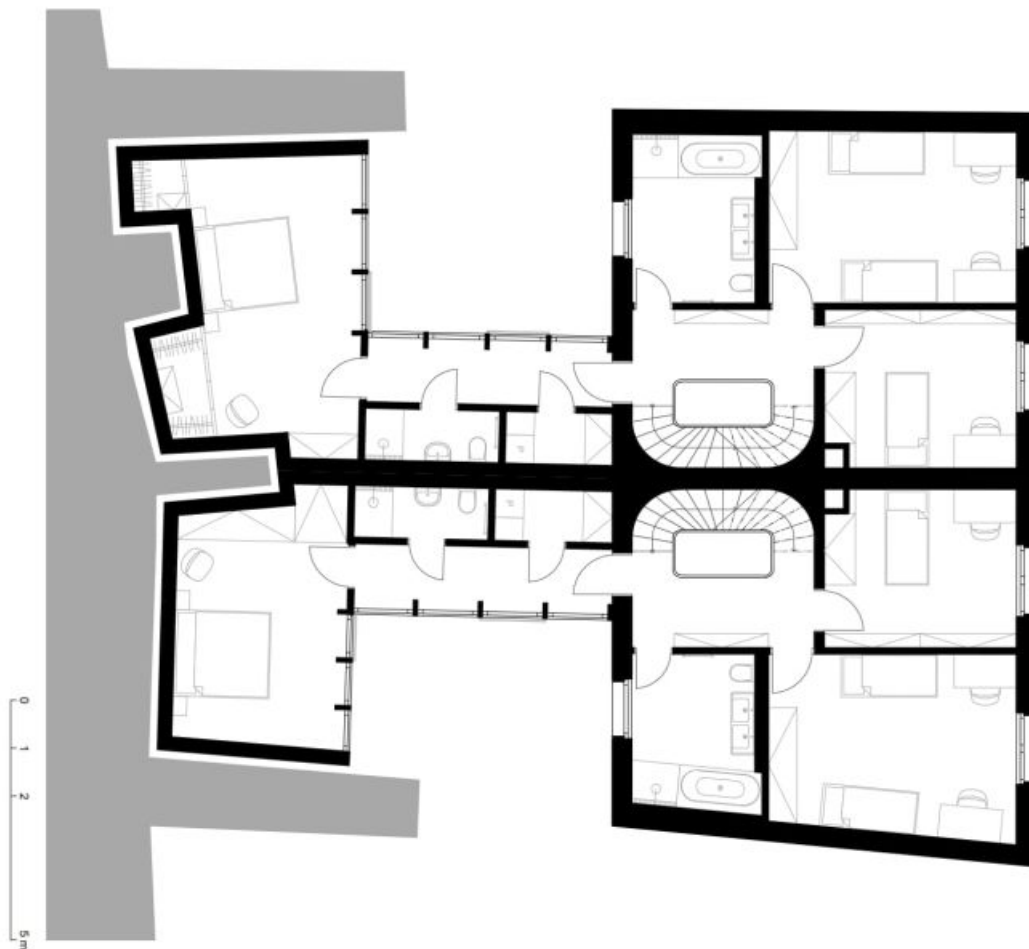

The ground floor includes a study/guest bedroom, a utility room, a toilet, and an entrance hall with built-in wardrobes and storage. The first floor features a master bedroom with a **walk-in closet** and built-in storage, two bedrooms, two bathrooms (bathtub, walk-in shower, toilet/walk-in shower, toilet), and a laundry room. The second floor offers a living room with atelier windows, a large fully fitted open plan kitchen, access to the **terrace/roof garden**, and lovely far-reaching views.

Air-conditioning on the upper floor, **heat recovery ventilation** in two bedrooms, **hardwood floors**, tiles, underfloor heating, wooden staircase, triple-glazed windows, automatic skylights, automatic exterior blinds, gas boiler, dishwasher, microwave oven, two refrigerators, alarm, video intercom. **Two covered parking spaces** and several spaces on the plot are available.

House Four-bedroom (5+kk)

162 m², Prague 6, Střešovice, Nad Hradním vodojemem

Rented

House Four-bedroom (5+kk)

162 m², Prague 6, Střešovice, Nad Hradním vodojemem

Rented

House Four-bedroom (5+kk)

162 m², Prague 6, Střešovice, Nad Hradním vodojemem

Rented

House Four-bedroom (5+kk)

162 m², Prague 6, Střešovice, Nad Hradním vodojemem

Rented

House Four-bedroom (5+kk)

Rented

162 m², Prague 6, Střešovice, Nad Hradním vodojemem