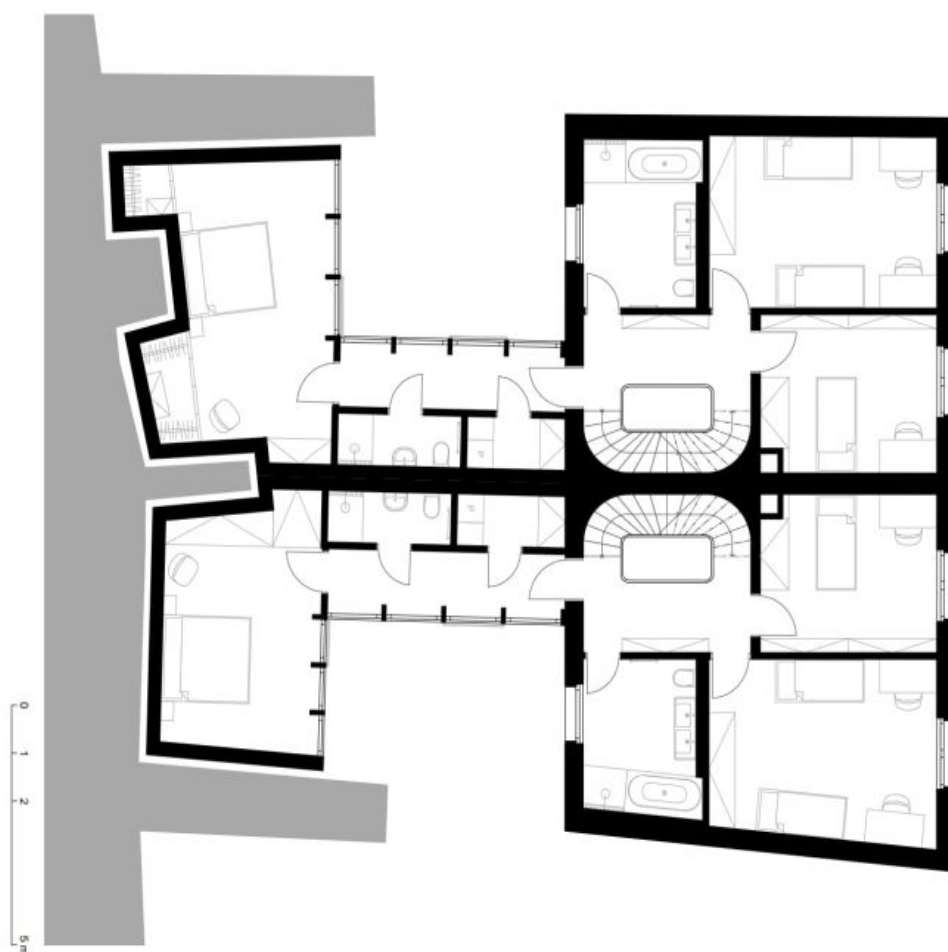

The ground floor includes a study/guest bedroom, a utility room, a toilet, and an entrance hall with built-in wardrobes and storage. The first floor features a master bedroom with a **walk-in closet** and built-in storage, two bedrooms, two bathrooms (bathtub, walk-in shower, toilet/walk-in shower, toilet), and a laundry room. The second floor offers a living room with atelier windows, a large fully fitted open plan kitchen, access to the **terrace/roof garden**, and lovely far-reaching views.

Air-conditioning on the upper floor, **heat recovery ventilation** in two bedrooms, **hardwood floors**, tiles, underfloor heating, wooden staircase, triple-glazed windows, automatic skylights, automatic exterior blinds, gas boiler, dishwasher, microwave oven, two refrigerators, alarm, video intercom. **Two covered parking spaces** and several spaces on the plot are available.

House Four-bedroom (5+kk)

162 m², Prague 6, Střešovice, Nad Hradním vodojemem

Rented

House Four-bedroom (5+kk)

162 m², Prague 6, Střešovice, Nad Hradním vodojemem

Rented

House Four-bedroom (5+kk)

162 m², Prague 6, Střešovice, Nad Hradním vodojemem

Rented

House Four-bedroom (5+kk)

162 m², Prague 6, Střešovice, Nad Hradním vodojemem

Rented

House Four-bedroom (5+kk)

Rented

162 m², Prague 6, Střešovice, Nad Hradním vodojemem