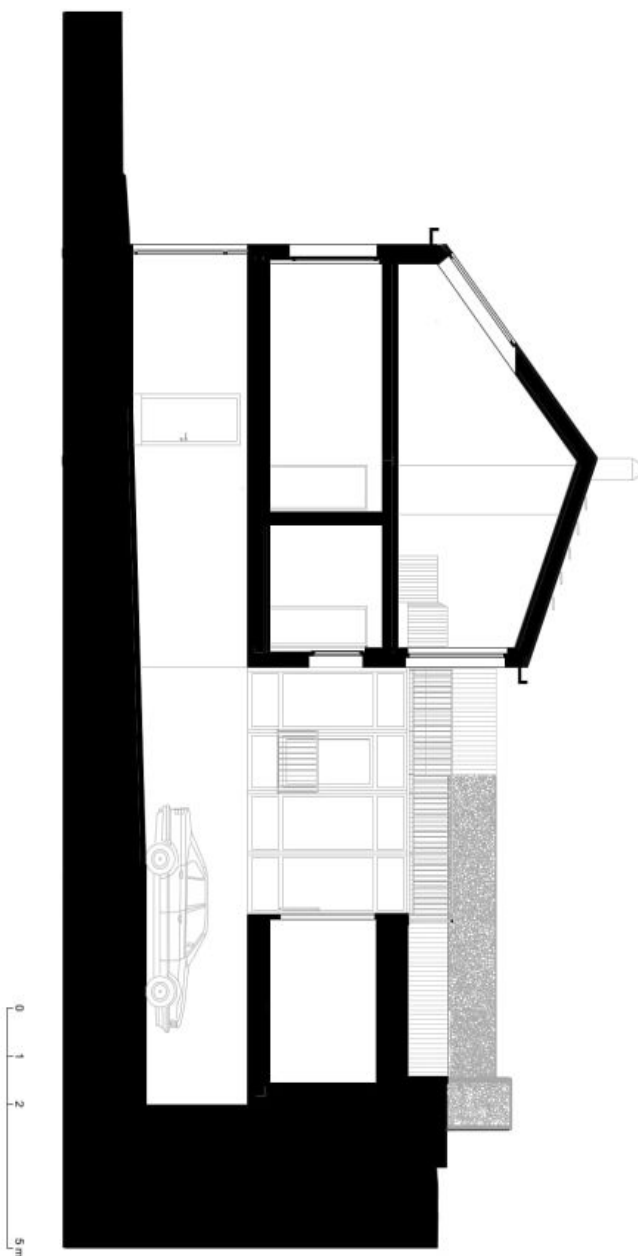

House Four-bedroom (5+kk)

162 m², Prague 6, Střešovice, Nad Hradním vodojemem

Rented