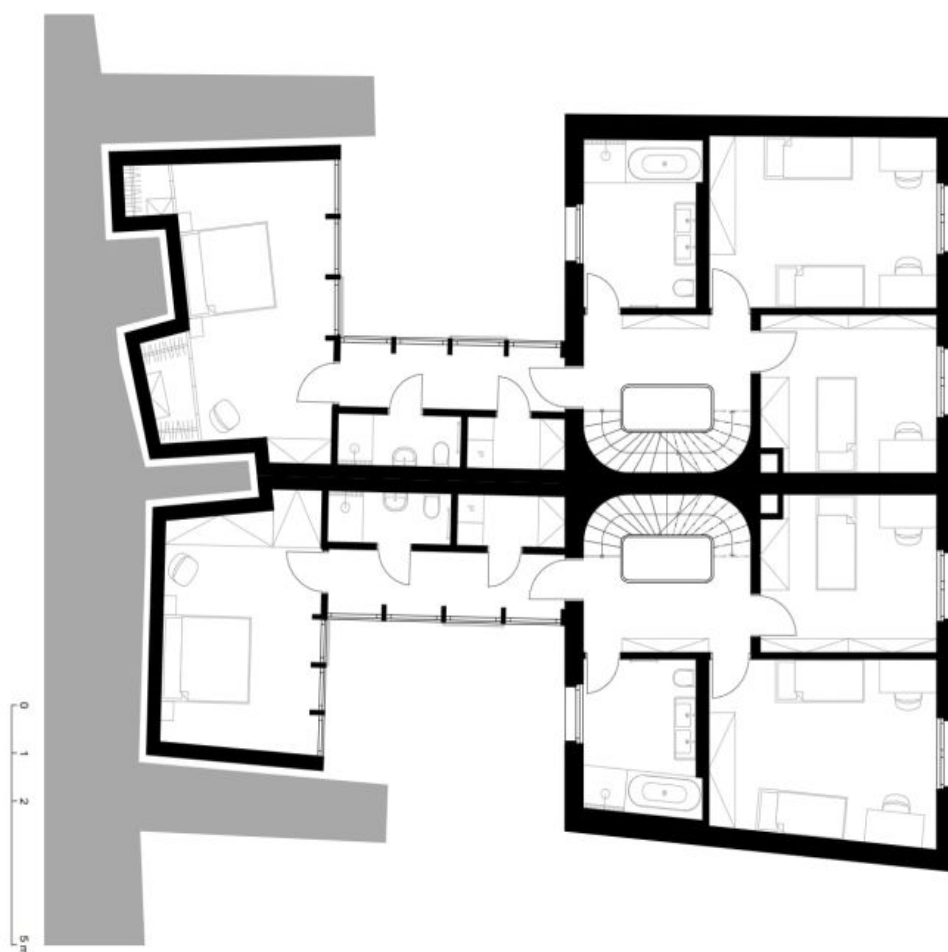

House Four-bedroom (5+kk)

162 m², Praha 6, Střešovice, Nad Hradním vodojemem

Rented