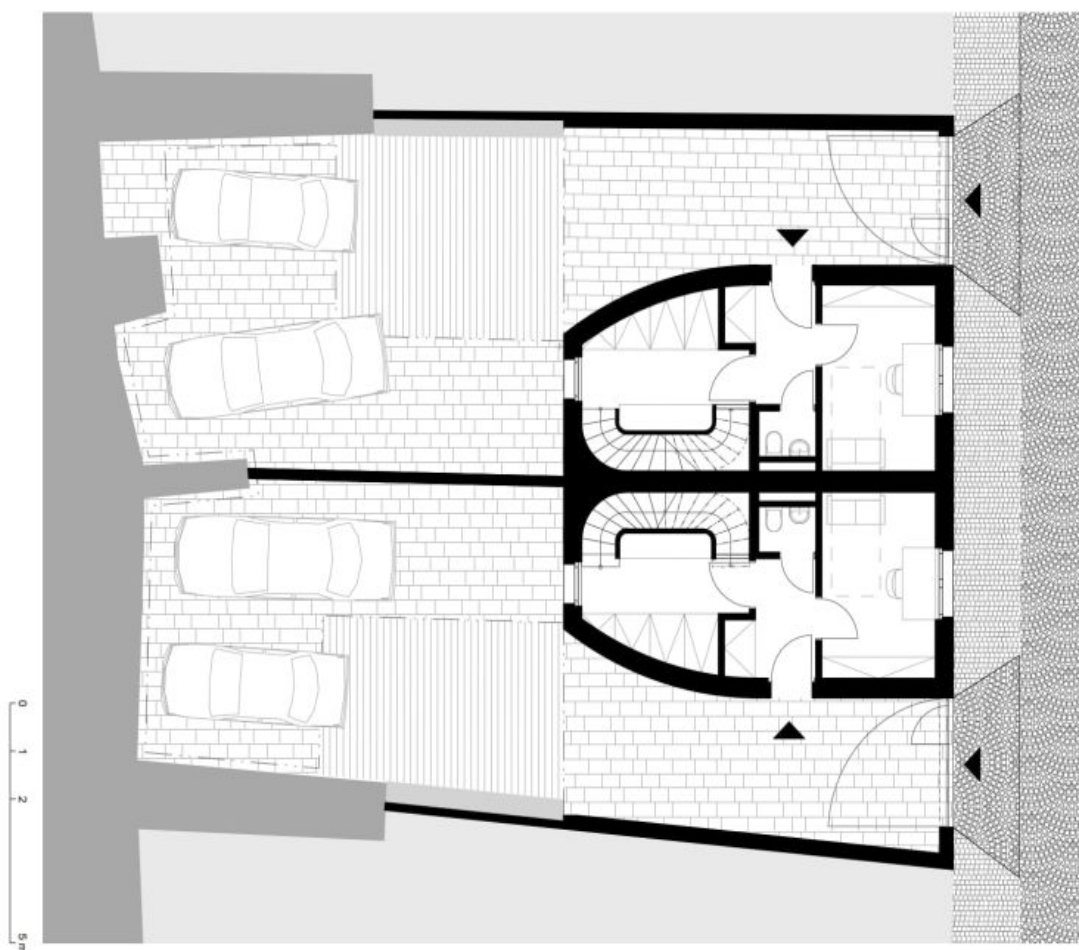

House Four-bedroom (5+kk)

162 m², Praha 6, Střešovice, Nad Hradním vodojemem

Rented