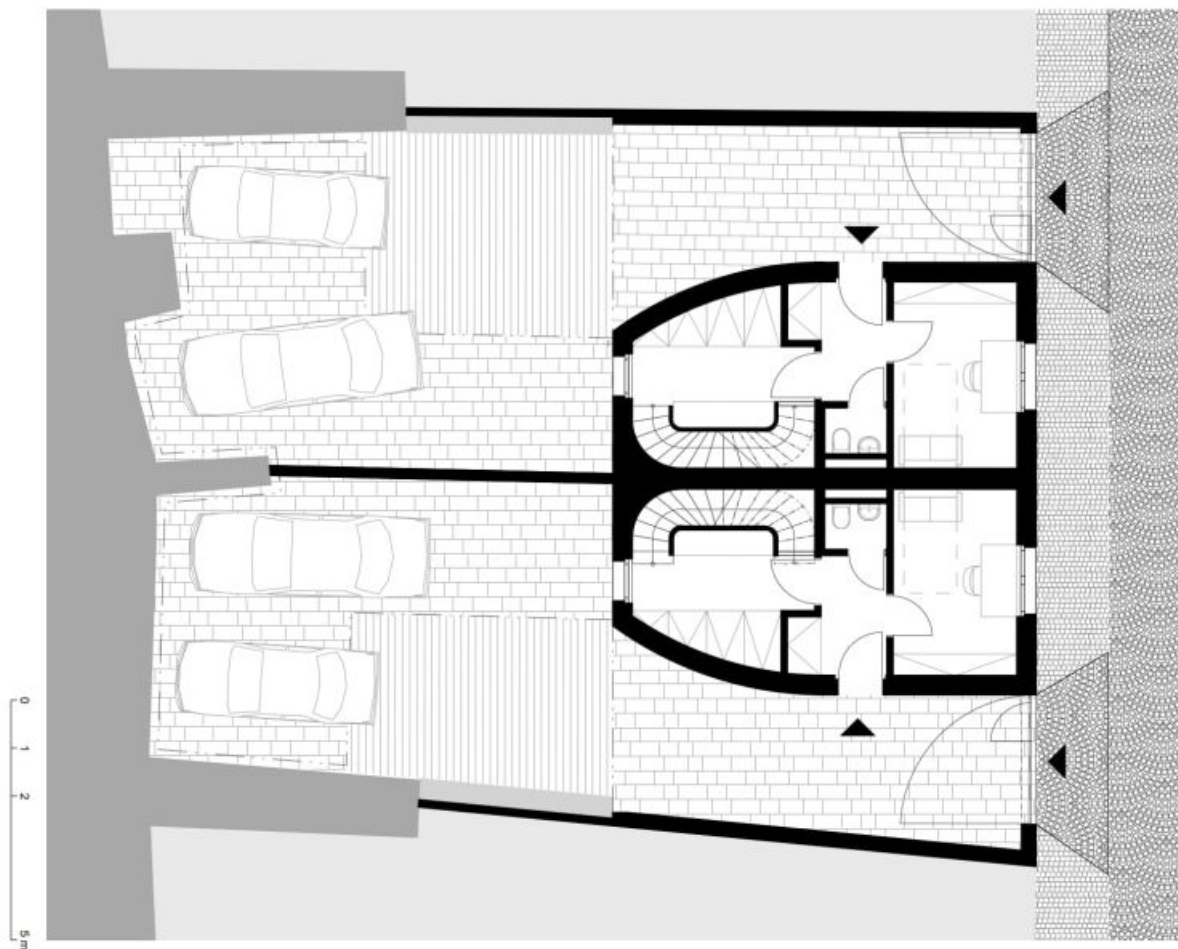

House Four-bedroom (5+kk)

162 m², Prague 6, Střešovice, Nad Hradním vodojemem

Rented