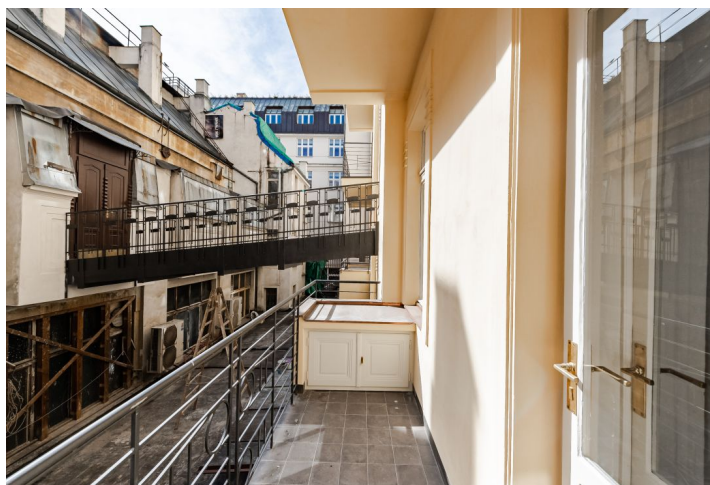

Office building

€ 17.54 / m² | CZK 440 / m²

535 m², Prague 1, Nové Město, Vodičkova