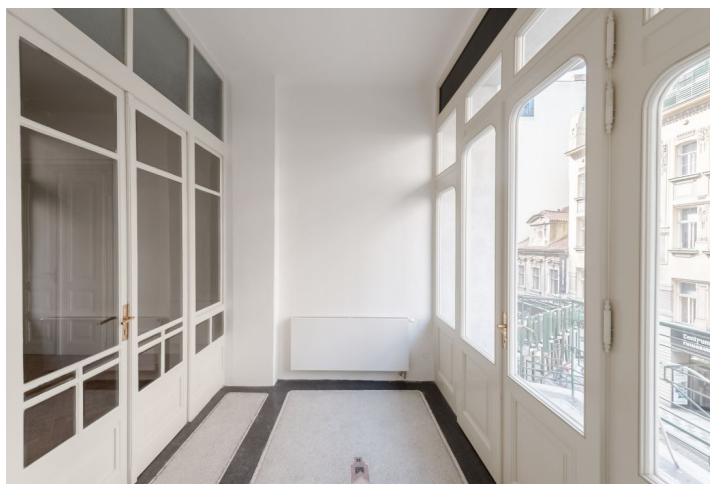

Office building

€ 17.54 / m² | CZK 440 / m²

535 m², Prague 1, Nové Město, Vodičkova