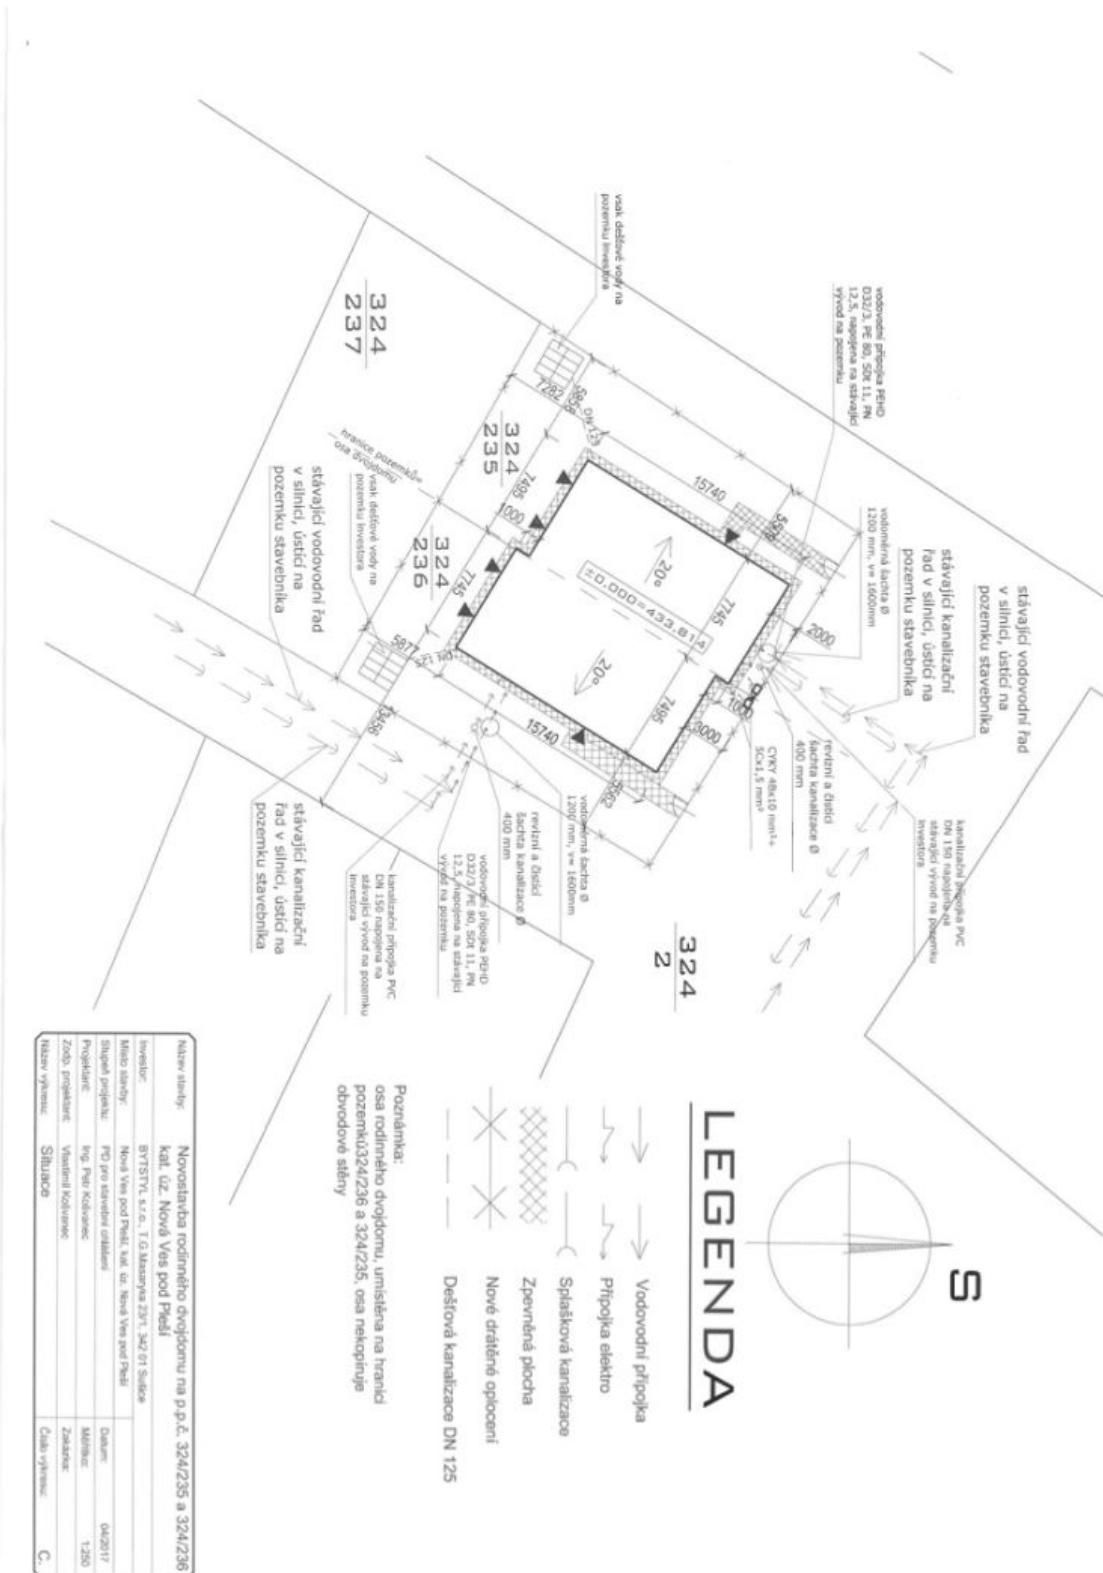

House Three-bedroom (4+kk)

Sold

128 m², Příbram, Nová Ves pod Pleší, V Aleji