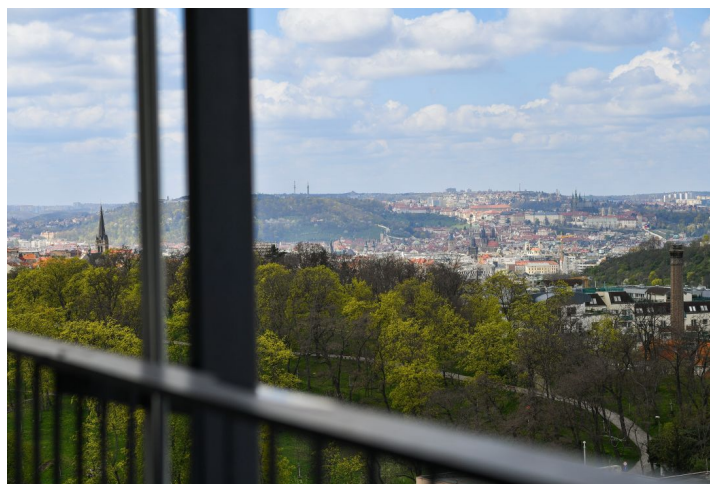

Apartment Three-bedroom (4+kk)

Sold

136 m², Prague 3, Žižkov, Pitterova