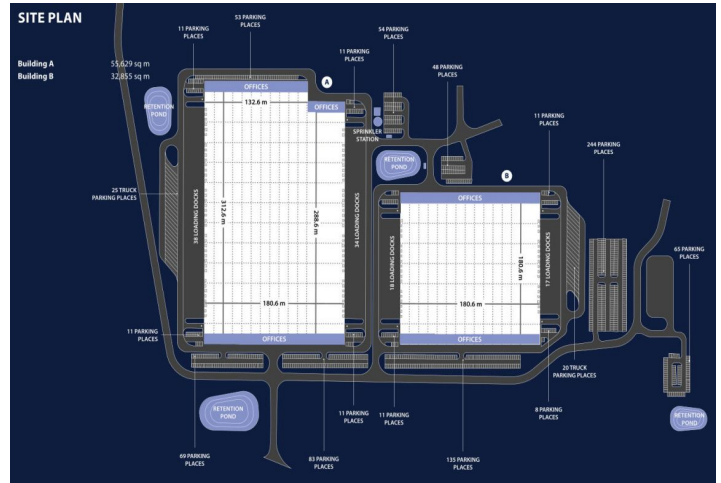

Industrial space

55 630 m², Kladno, Kladno, Průmyslová

Ask for price

Industrial space

55 630 m², Kladno, Kladno, Průmyslová

[Ask for price](#)

Total area	55 630 m ²
Available area for rent	55 630 m ²
Ceiling height	12.6 m
Floor loading capacity	5 t/m ²
Column grid structure	—
Structure	Reinforced concrete structure
PENB	B
Reference number	101622

55,630 sq.m. of industrial and office space for lease in Kladno. The area offers 88 484 sq.m. of class A premises suitable for logistics, distribution, warehousing or light production. To move in 12-15 months after signing the contract.

Location:

The park is located in Kladno. Nearby train stop Kladno-Švermov. Nearby bus stops Kladno-Poldi, Ujezdová and Průmyslová.

Features and Services:

- Flexible units (storage / office / light production / showroom)
- Onsite property management
- Park maintenance
- 840 car parking places
- 50 truck parking places
- 4 retention ponds

Storage/Industrial space:

- 4 Drive-ins
- Floor loading capacity 5 t/sq.m
- Clear height 12,5 m
- 107 Loading docks
- Column grid structure 12x24 m
- 200 Lux LED lighting
- ESFR sprinkler system

Office: