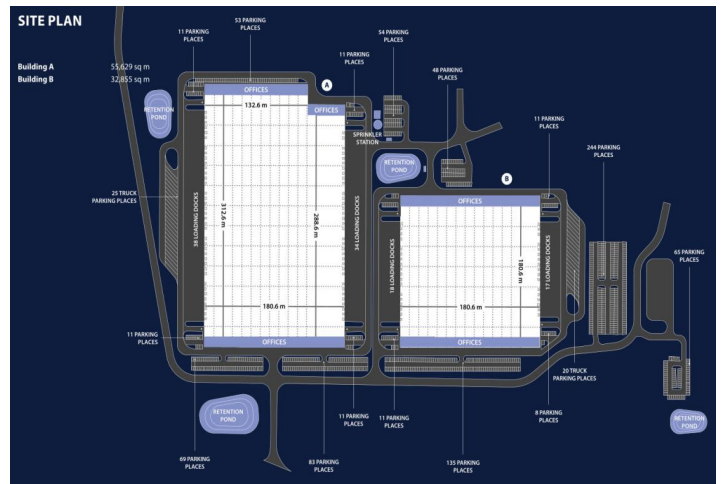

Industrial space

55 630 m², Kladno, Kladno, Průmyslová

Ask for price

Industrial space

55 630 m², Kladno, Kladno, Průmyslová

[Ask for price](#)

Total area	55 630 m ²
Available area for rent	55 630 m ²
Ceiling height	12.6 m
Floor loading capacity	5 t/m ²
Column grid structure	—
Structure	Reinforced concrete structure
PENB	B
Reference number	101622

55,630 sq.m. of industrial and office space for lease in Kladno. The area offers 88 484 sq.m. of class A premises suitable for logistics, distribution, warehousing or light production. To move in 12-15 months after signing the contract.

Location:

The park is located in Kladno. Nearby train stop Kladno-Švermov. Nearby bus stops Kladno-Poldi, Ujezdová and Průmyslová.

Features and Services:

- Flexible units (storage / office / light production / showroom)
- Onsite property management
- Park maintenance
- 840 car parking places
- 50 truck parking places
- 4 retention ponds

Storage/Industrial space:

- 4 Drive-ins
- Floor loading capacity 5 t/sq.m
- Clear height 12,5 m
- 107 Loading docks
- Column grid structure 12x24 m
- 200 Lux LED lighting
- ESFR sprinkler system

Office: