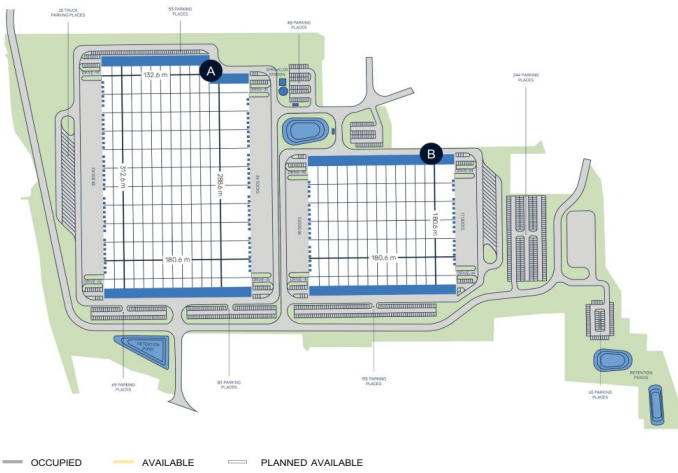

Industrial space

55 630 m², Kladno, Kladno, Průmyslová

Ask for price

Industrial space

55 630 m², Kladno, Kladno, Průmyslová

[Ask for price](#)

Total area	55 630 m ²
Available area for rent	55 630 m ²
Ceiling height	12.6 m
Floor loading capacity	5 t/m ²
Column grid structure	—
Structure	Reinforced concrete structure
PENB	B
Reference number	101622

55,630 sq.m. of industrial and office space for lease in Kladno. The area offers 88 484 sq.m. of class A premises suitable for logistics, distribution, warehousing or light production. To move in 12-15 months after signing the contract.

Location:

The park is located in Kladno. Nearby train stop Kladno-Švermov. Nearby bus stops Kladno-Poldi, Ujezdová and Průmyslová.

Features and Services:

- Flexible units (storage / office / light production / showroom)
- Onsite property management
- Park maintenance
- 840 car parking places
- 50 truck parking places
- 4 retention ponds

Storage/Industrial space:

- 4 Drive-ins
- Floor loading capacity 5 t/sq.m
- Clear height 12,5 m
- 107 Loading docks
- Column grid structure 12x24 m
- 200 Lux LED lighting
- ESFR sprinkler system

Office: