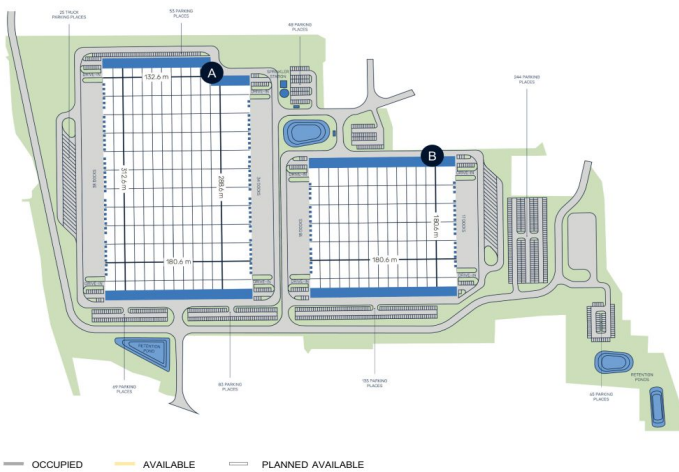

Industrial space

55 630 m², Kladno, Kladno, Průmyslová

Ask for price

Industrial space

55 630 m², Kladno, Kladno, Průmyslová

[Ask for price](#)

Total area	55 630 m ²
Available area for rent	55 630 m ²
Ceiling height	12.6 m
Floor loading capacity	5 t/m ²
Column grid structure	—
Structure	Reinforced concrete structure
PENB	B
Reference number	101622

55,630 sq.m. of industrial and office space for lease in Kladno. The area offers 88 484 sq.m. of class A premises suitable for logistics, distribution, warehousing or light production. To move in 12-15 months after signing the contract.

Location:

The park is located in Kladno. Nearby train stop Kladno-Švermov. Nearby bus stops Kladno-Poldi, Ujezdová and Průmyslová.

Features and Services:

- Flexible units (storage / office / light production / showroom)
- Onsite property management
- Park maintenance
- 840 car parking places
- 50 truck parking places
- 4 retention ponds

Storage/Industrial space:

- 4 Drive-ins
- Floor loading capacity 5 t/sq.m
- Clear height 12,5 m
- 107 Loading docks
- Column grid structure 12x24 m
- 200 Lux LED lighting
- ESFR sprinkler system

Office: