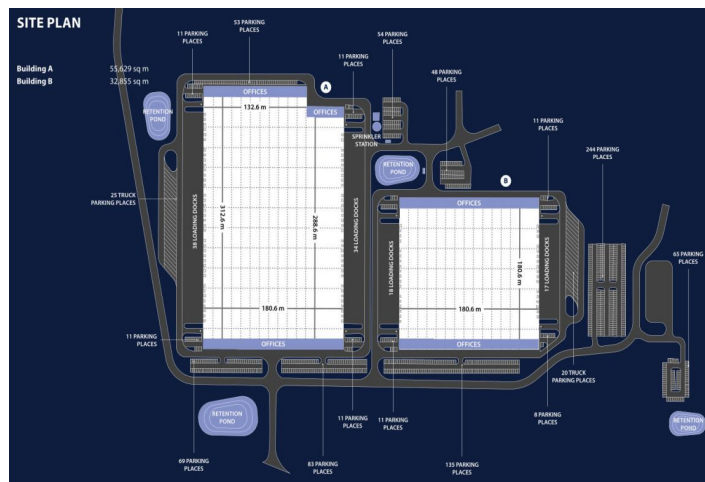

Industrial space

32 850 m², Kladno, Kladno, Průmyslová

Ask for price

Industrial space

32 850 m², Kladno, Kladno, Průmyslová

[Ask for price](#)

Total area	32 850 m ²
Available area for rent	32 850 m ²
Ceiling height	12.6 m
Floor loading capacity	5 t/m ²
Column grid structure	—
Structure	Reinforced concrete structure
PENB	B
Reference number	101624

32,850 sq.m. of industrial, warehouse and office space for lease in Kladno.

The area offers 88 484 sq.m. of class A premises suitable for logistics, distribution, warehousing or light production. To move in 12-15 months after signing the contract.

Location:

The park is located in Kladno. Nearby train stop Kladno-Švermov. Nearby bus stops Kladno-Poldi, Ujezdová and Průmyslová.

Features and Services:

- Flexible units (storage / office / light production / showroom)
- Onsite property management
- Park maintenance
- 840 car parking places
- 50 truck parking places
- 4 retention ponds

Storage/Industrial space:

- 4 Drive-ins
- Floor loading capacity 5 t/sq.m
- Clear height 12,5 m
- 107 Loading docks
- Column grid structure 12x24 m
- 200 Lux LED lighting
- ESFR sprinkler system

Office: