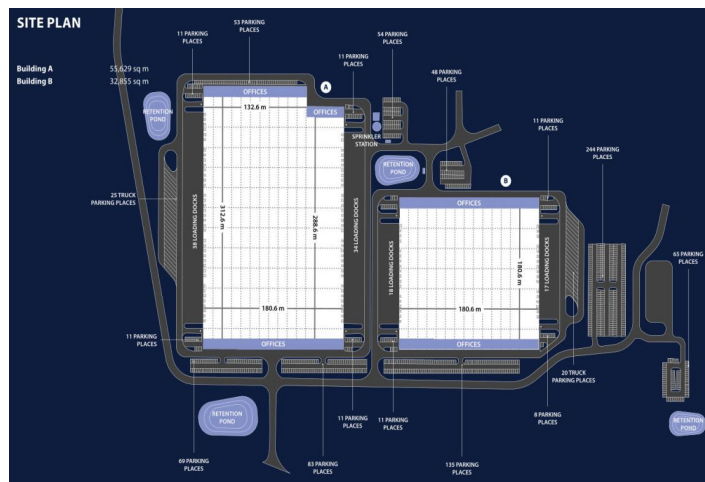

Industrial space

32 850 m², Kladno, Kladno, Průmyslová

Ask for price

Industrial space

32 850 m², Kladno, Kladno, Průmyslová

Ask for price

Total area	32 850 m ²
Available area for rent	32 850 m ²
Ceiling height	12.6 m
Floor loading capacity	5 t/m ²
Column grid structure	—
Structure	Reinforced concrete structure
PENB	B
Reference number	101624

32,850 sq.m. of industrial, warehouse and office space for lease in Kladno.

The area offers 88 484 sq.m. of class A premises suitable for logistics, distribution, warehousing or light production. To move in 12-15 months after signing the contract.

Location:

The park is located in Kladno. Nearby train stop Kladno-Švermov. Nearby bus stops Kladno-Poldi, Ujezdová and Průmyslová.

Features and Services:

- Flexible units (storage / office / light production / showroom)
- Onsite property management
- Park maintenance
- 840 car parking places
- 50 truck parking places
- 4 retention ponds

Storage/Industrial space:

- 4 Drive-ins
- Floor loading capacity 5 t/sq.m
- Clear height 12,5 m
- 107 Loading docks
- Column grid structure 12x24 m
- 200 Lux LED lighting
- ESFR sprinkler system

Office: