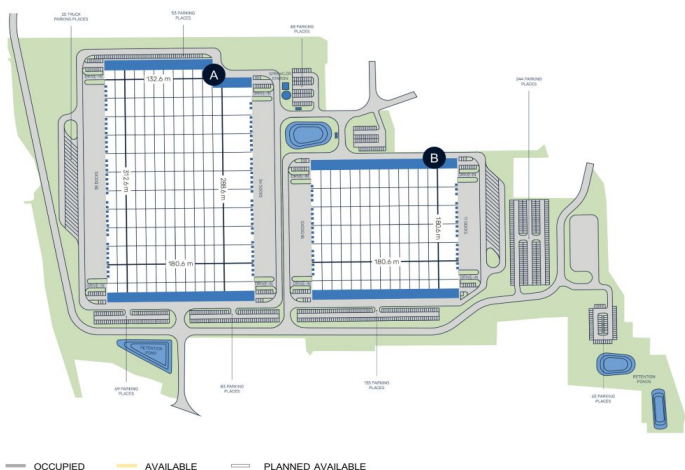

Industrial space

32 850 m², Kladno, Kladno, Průmyslová

Ask for price

Industrial space

32 850 m², Kladno, Kladno, Průmyslová

Ask for price

Total area	32 850 m ²
Available area for rent	32 850 m ²
Ceiling height	12.6 m
Floor loading capacity	5 t/m ²
Column grid structure	—
Structure	Reinforced concrete structure
PENB	B
Reference number	101624

32,850 sq.m. of industrial, warehouse and office space for lease in Kladno.

The area offers 88 484 sq.m. of class A premises suitable for logistics, distribution, warehousing or light production. To move in 12-15 months after signing the contract.

Location:

The park is located in Kladno. Nearby train stop Kladno-Švermov. Nearby bus stops Kladno-Poldi, Ujezdová and Průmyslová.

Features and Services:

- Flexible units (storage / office / light production / showroom)
- Onsite property management
- Park maintenance
- 840 car parking places
- 50 truck parking places
- 4 retention ponds

Storage/Industrial space:

- 4 Drive-ins
- Floor loading capacity 5 t/sq.m
- Clear height 12,5 m
- 107 Loading docks
- Column grid structure 12x24 m
- 200 Lux LED lighting
- ESFR sprinkler system

Office: