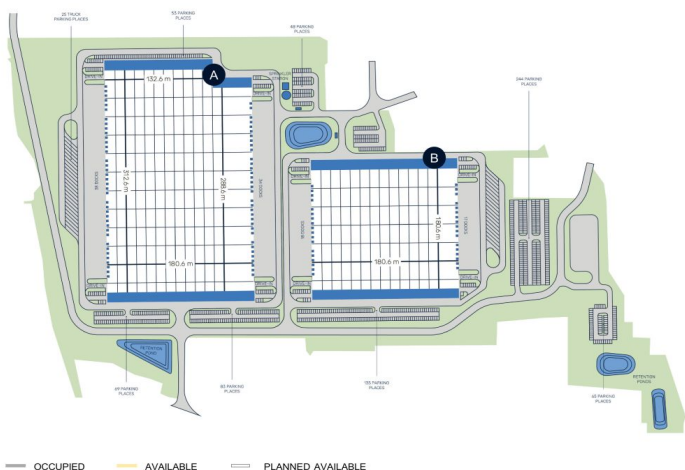

Industrial space

32 850 m², Kladno, Kladno, Průmyslová

Ask for price

Industrial space

32 850 m², Kladno, Kladno, Průmyslová

[Ask for price](#)

Total area	32 850 m ²
Available area for rent	32 850 m ²
Ceiling height	12.6 m
Floor loading capacity	5 t/m ²
Column grid structure	—
Structure	Reinforced concrete structure
PENB	B
Reference number	101624

32,850 sq.m. of industrial, warehouse and office space for lease in Kladno.

The area offers 88 484 sq.m. of class A premises suitable for logistics, distribution, warehousing or light production. To move in 12-15 months after signing the contract.

Location:

The park is located in Kladno. Nearby train stop Kladno-Švermov. Nearby bus stops Kladno-Poldi, Ujezdová and Průmyslová.

Features and Services:

- Flexible units (storage / office / light production / showroom)
- Onsite property management
- Park maintenance
- 840 car parking places
- 50 truck parking places
- 4 retention ponds

Storage/Industrial space:

- 4 Drive-ins
- Floor loading capacity 5 t/sq.m
- Clear height 12,5 m
- 107 Loading docks
- Column grid structure 12x24 m
- 200 Lux LED lighting
- ESFR sprinkler system

Office: