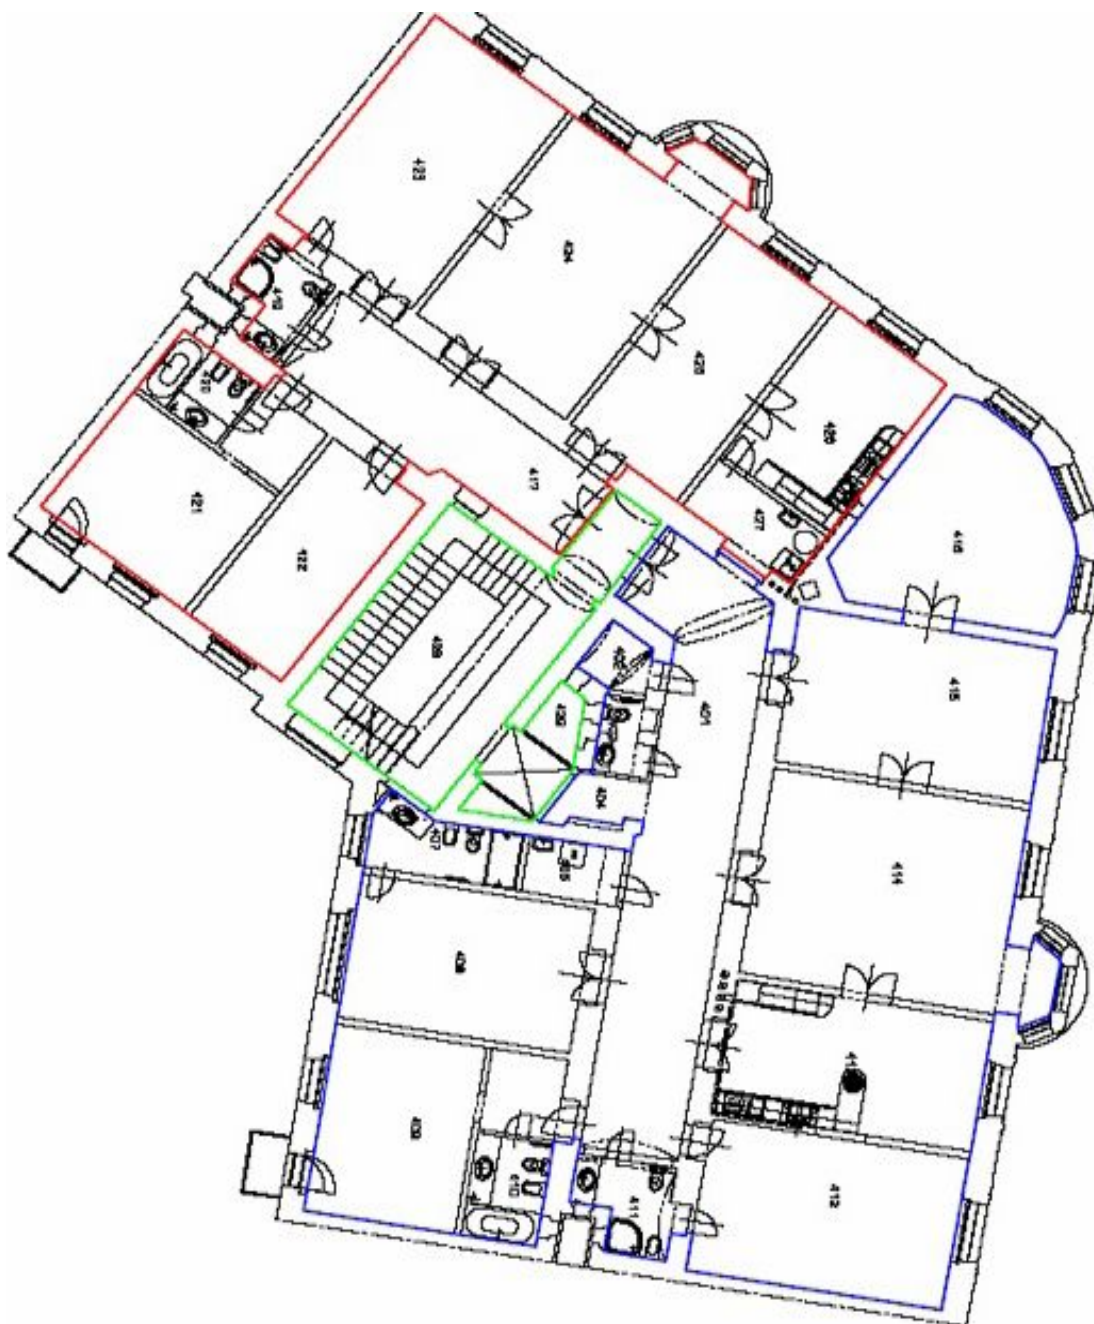

Apartment Five-bedroom (6+1)

250 m², Praha 2, Vinohrady, Ibsenova

Rented

PODLAŽÍ: 4.NP