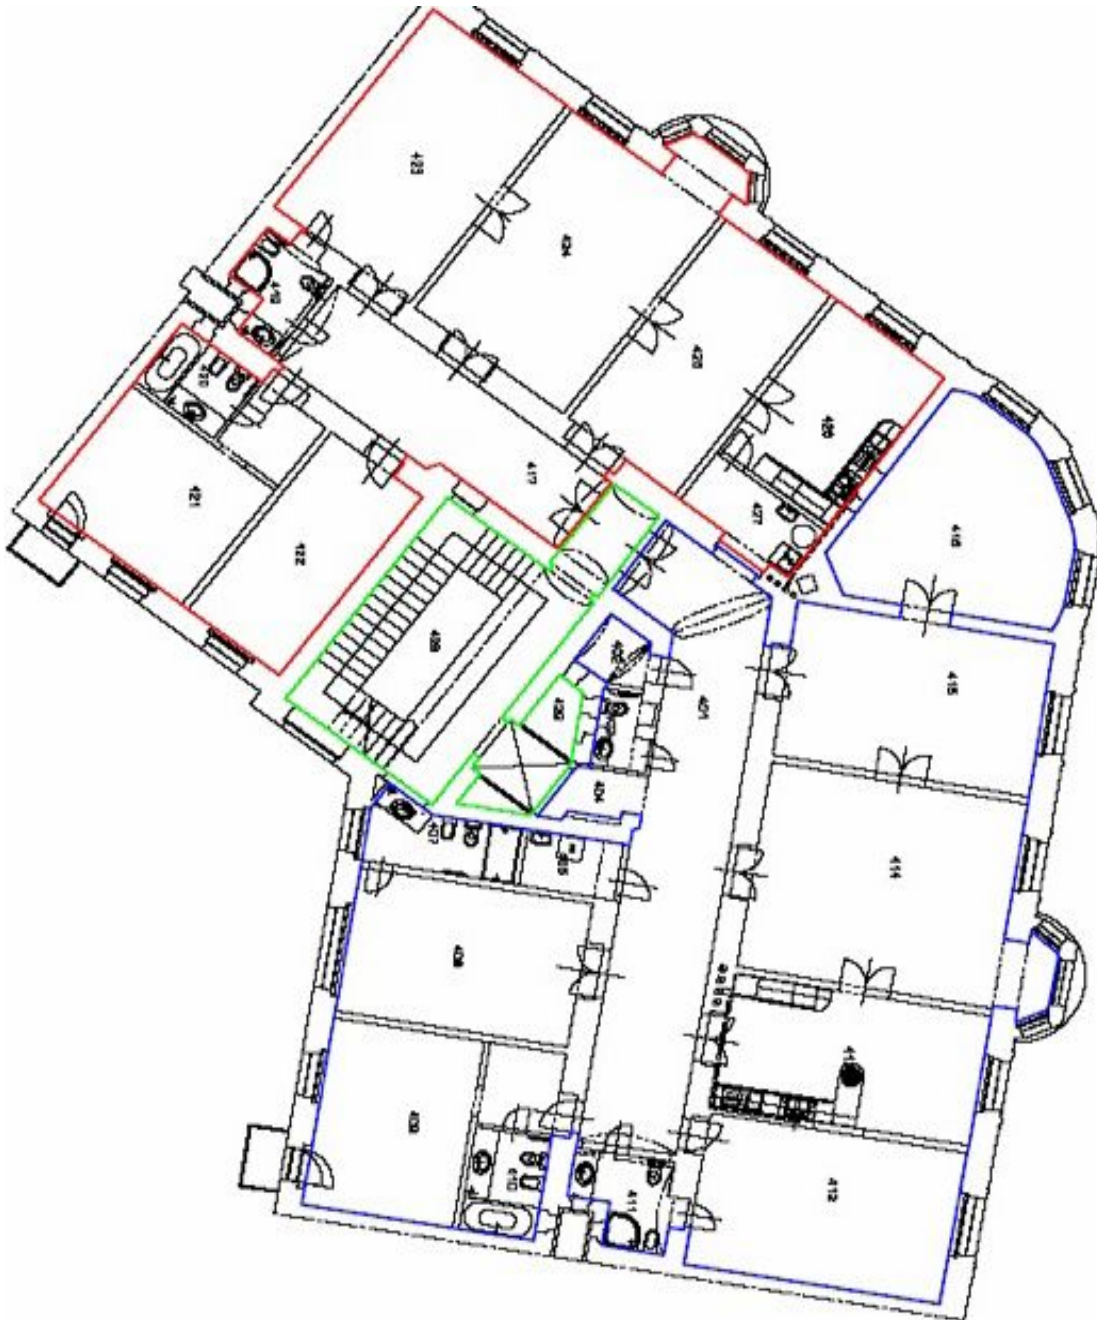

Apartment Three-bedroom (4+1)

165.94 m², Prague 2, Vinohrady, Ibsenova

Rented

PODLAŽÍ: 4.NP