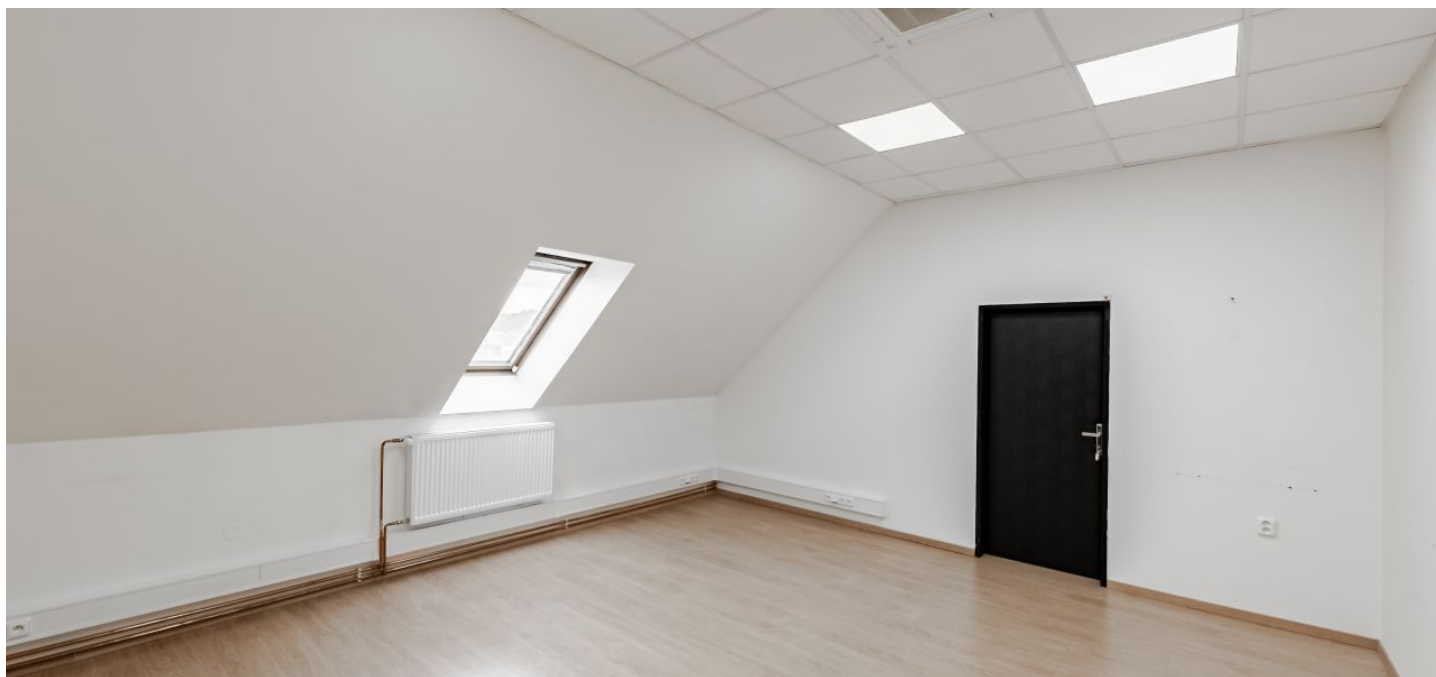

Office space

Rented

Prague 1, Nové Město, Na Florenci