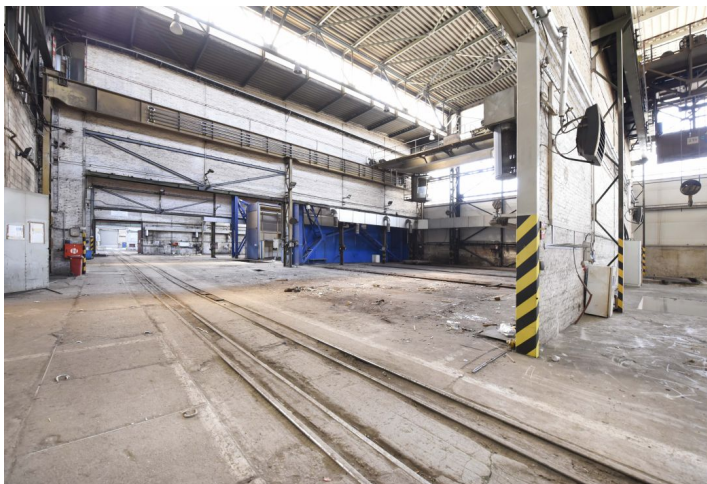

Warehouse space

1826 m², Kladno, Kladno, Na Valmetce

Ask for price

Warehouse space

1 826 m², Kladno, Kladno, Na Valmetce

[Ask for price](#)

Total area	1 826 m ²
Available area for rent	1 826 m ²
Ceiling height	—
Floor loading capacity	5 t/m ²
Column grid structure	—
Structure	Reinforced concrete structure
PENB	C
Reference number	102154

1,826 sq.m. of production and warehouse space for lease in the industrial zone Kladno - East. The halls have cranes with different load capacities from 5 to 80 tons. The hall is divided into sections of 550 sq.m., which can be connected. Offices and sanitary facilities are available in the administrative part of the building. The premises are suitable for production and storage.

Location:

The hall is located in the industrial zone Kladno - East. Possibility of connection to the railway network via own local siding.

Facilities and services:

- Doorman, security, fire safety.
- Parking available on own land

Production/warehouse facilities:

- Access for trucks with possible entrance to the hall
- Floor load capacity 5 t/m²
- Heating by hot water pipes with separate regulation and metering
- Sufficient electricity supply