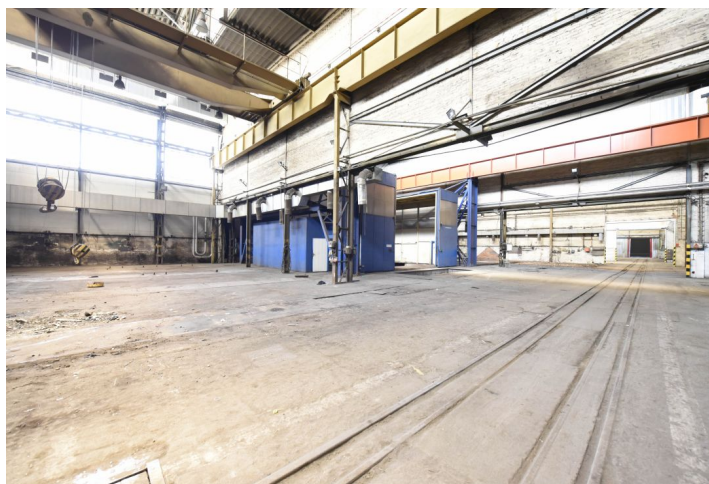

Logistic park

7 761 m², Kladno, Kladno, Na Valmetce

Ask for price

Logistic park

7 761 m², Kladno, Kladno, Na Valmetce

Ask for price

Total area	7 761 m ²
Available area for rent	7 761 m ²
Ceiling height	—
Floor loading capacity	5 t/m ²
Column grid structure	—
Structure	Reinforced concrete structure
PENB	C
Reference number	102155

We offer production and warehouse space for lease in the industrial zone Kladno - East. The halls have cranes with different load capacities from 5 to 80 tons. The hall is divided into sections of 550 sq.m., which can be connected. Offices and sanitary facilities are available in the administrative part of the building. The premises are suitable for production and storage.

Location:

The hall is located in the industrial zone Kladno - East. Possibility of connection to the railway network via own local siding.

Facilities and services:

- Doorman, security, fire safety.
- Parking available on own land

Production/warehouse facilities:

- Access for trucks with possible entrance to the hall
- Floor load capacity 5 t/m²
- Heating by hot water pipes with separate regulation and metering
- Sufficient electricity supply