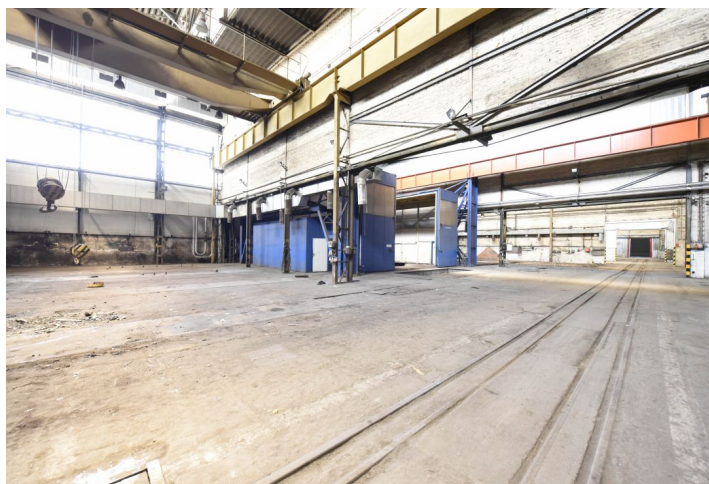

## Logistic park

7 761 m<sup>2</sup>, Kladno, Kladno, Na Valmetce

**Ask for price**

Total area	7 761 m <sup>2</sup>
Available area for rent	7 761 m <sup>2</sup>
Ceiling height	—
Floor loading capacity	5 t/m <sup>2</sup>
Column grid structure	—
Structure	Reinforced concrete structure
PENB	C
Reference number	102155

We offer production and warehouse space for lease in the industrial zone Kladno - East. The halls have cranes with different load capacities from 5 to 80 tons. The hall is divided into sections of 550 sq.m., which can be connected. Offices and sanitary facilities are available in the administrative part of the building. The premises are suitable for production and storage.

### Location:

The hall is located in the industrial zone Kladno - East. Possibility of connection to the railway network via own local siding.

### Production/warehouse facilities:

- Access for trucks with possible entrance to the hall
- Floor load capacity 5 t/m<sup>2</sup>
- Heating by hot water pipes with separate regulation and metering
- Sufficient electricity supply