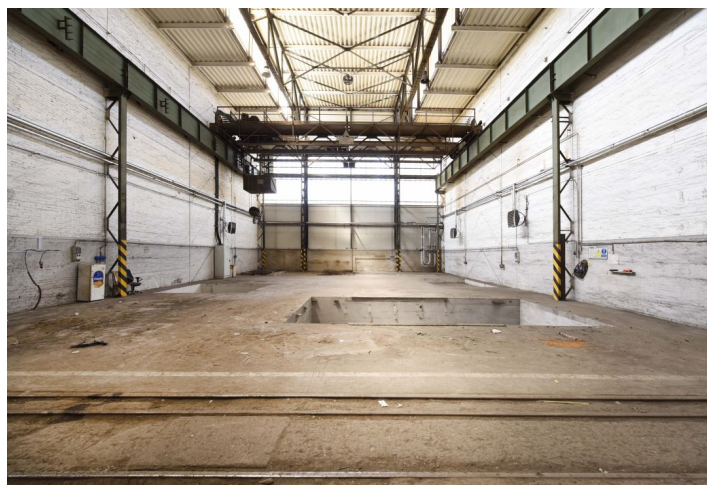

Industrial park

7 761 m², Kladno, Kladno, Na Valmetce

Ask for price