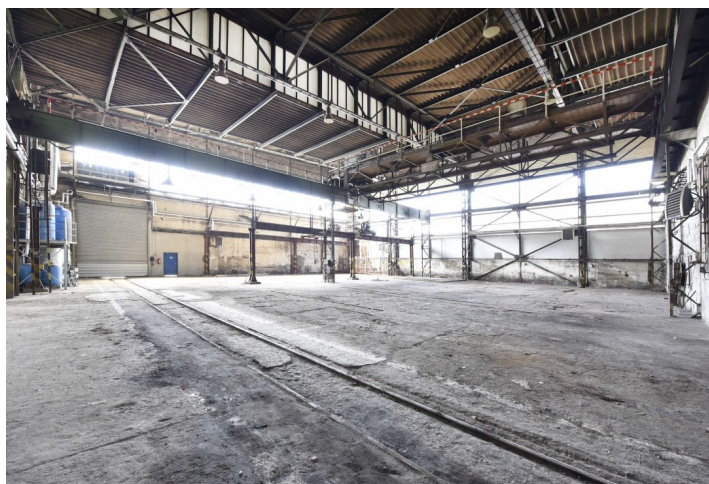

Industrial park

7 761 m², Kladno, Kladno, Na Valmetce

Ask for price