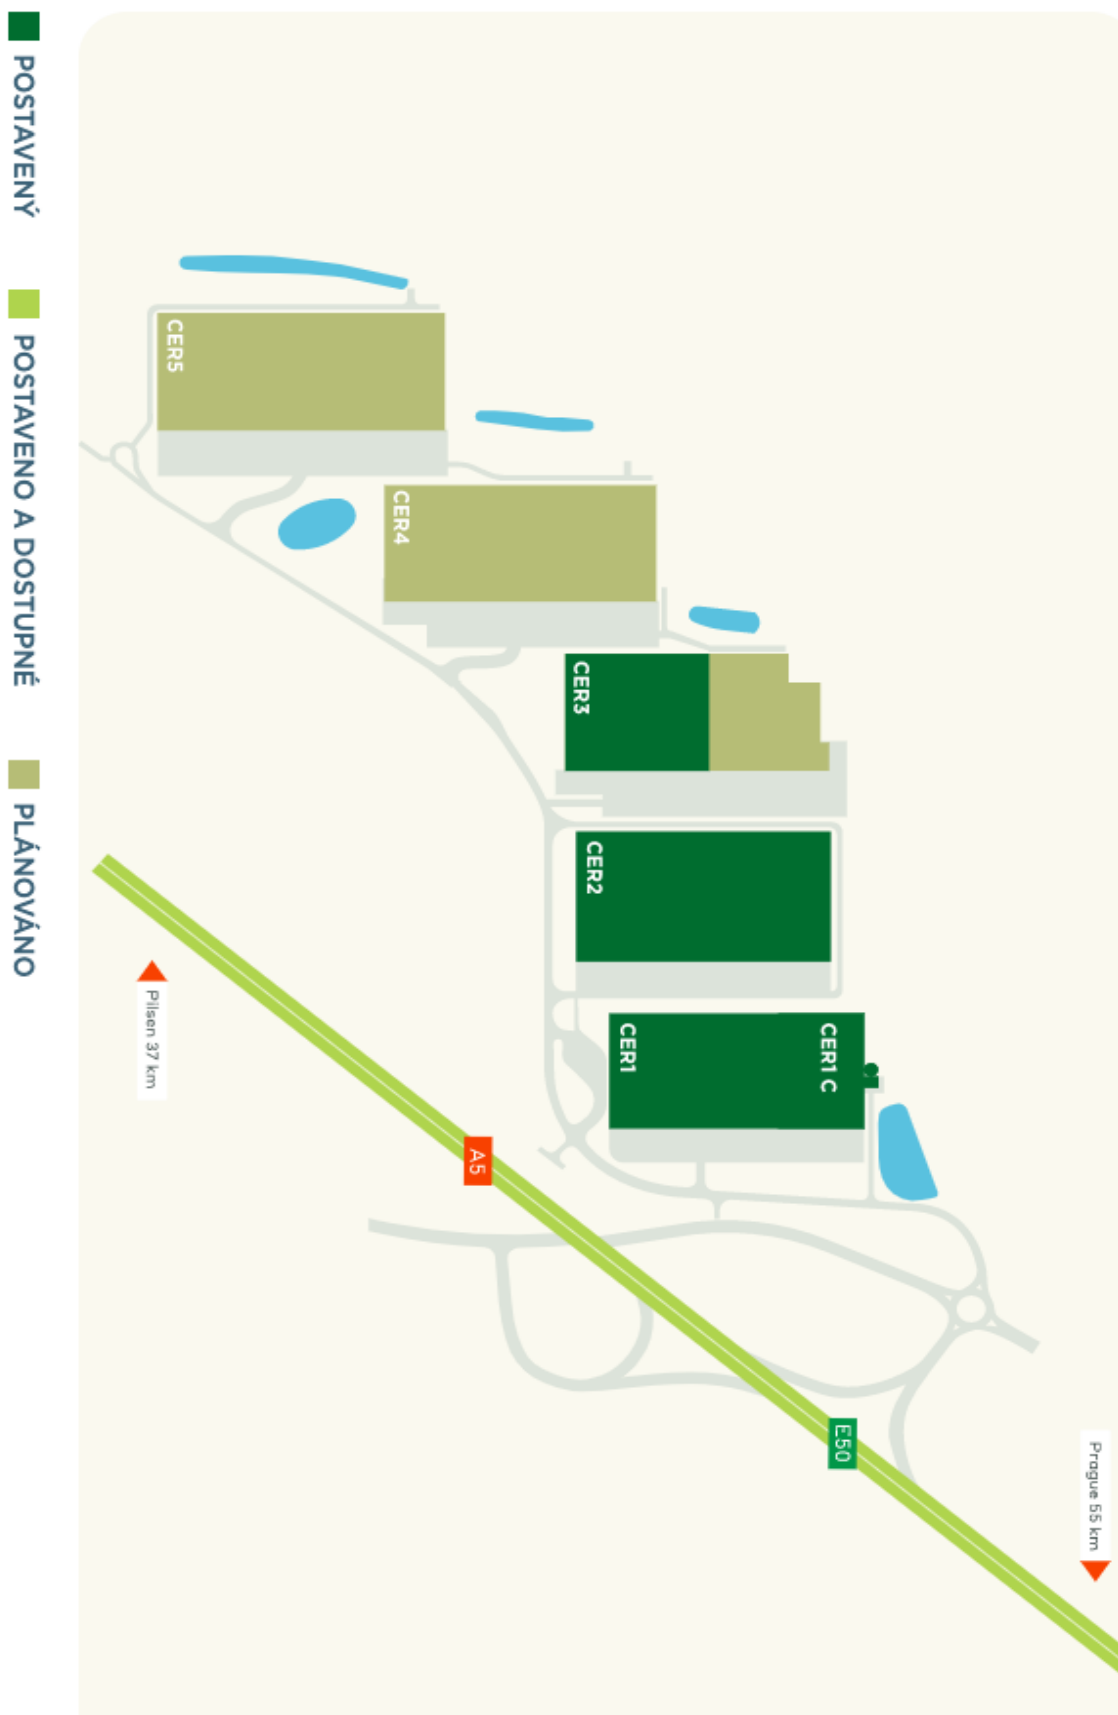

**8 966 sq.m.** of A class industrial, warehouse and office space for lease approx. 40 km from Plzeň. Thanks to its location the park is suitable for domestic and also international activities. The premises are suitable for industrial centers and light manufacturing, offer a high standard of equipment, and can be designed based on specific requests and requirements.

### Location:

Central location on the E50/D5 motorway between Prague (50 km) and Plzeň (40 km). Ideal for logistics, supply chains and light manufacturing. Strategic location and direct motorway access for rapid deliveries to wholesalers, retailers and end-consumers. Large-scale facilities and available land for expansion.

# Industrial space

8 966 m<sup>2</sup>, Beroun, Cerhovice, Plzeňská

Ask for price

# Industrial space

8 966 m<sup>2</sup>, Beroun, Cerhovice, Plzeňská

Ask for price

 Built

 Built - available

 Planned