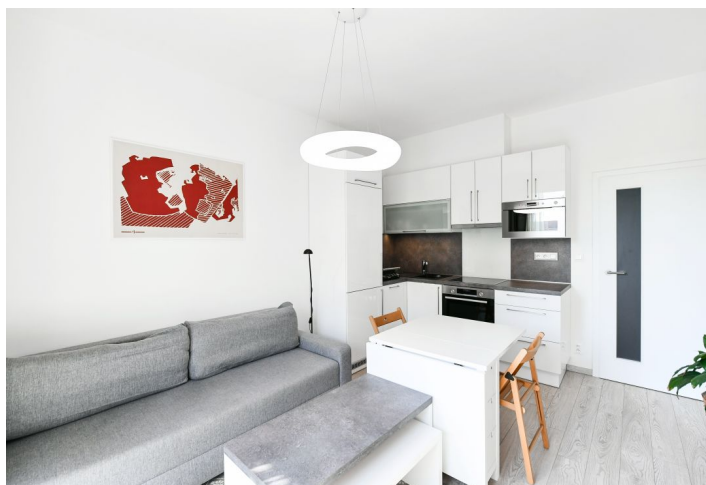

Apartment One-bedroom (2+kk)

Sold

45.2 m², Praha 6, Dejvice, Lindleyova

Apartment One-bedroom (2+kk)

Sold45.2 m², Praha 6, Dejvice, Lindleyova

Total area	53 m ²
Floor area*	45 m ²
Loggia	8 m ²
Parking	-
Cellar	3 m ²
Service price	3 673 CZK monthly
PENB	G
Reference number	102439