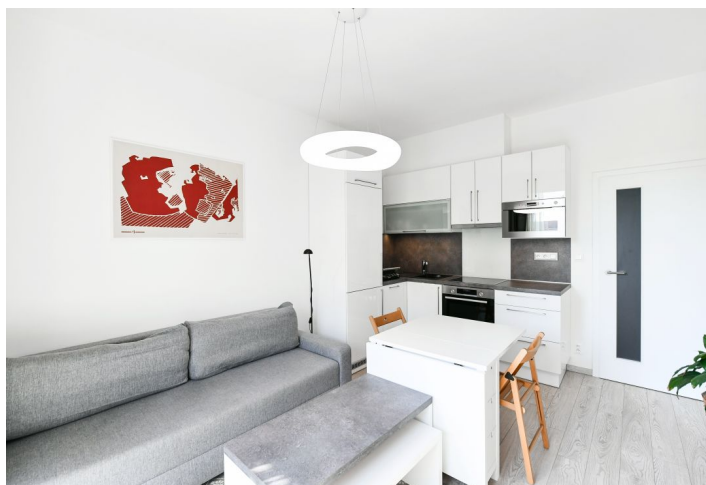

Apartment One-bedroom (2+kk)

Sold

45.2 m², Prague 6, Dejvice, Lindleyova

Apartment One-bedroom (2+kk)

Sold45.2 m², Prague 6, Dejvice, Lindleyova

Total area	53 m ²
Floor area*	45 m ²
Loggia	8 m ²
Parking	-
Cellar	3 m ²
Service price	3 673 CZK monthly
PENB	G
Reference number	102439