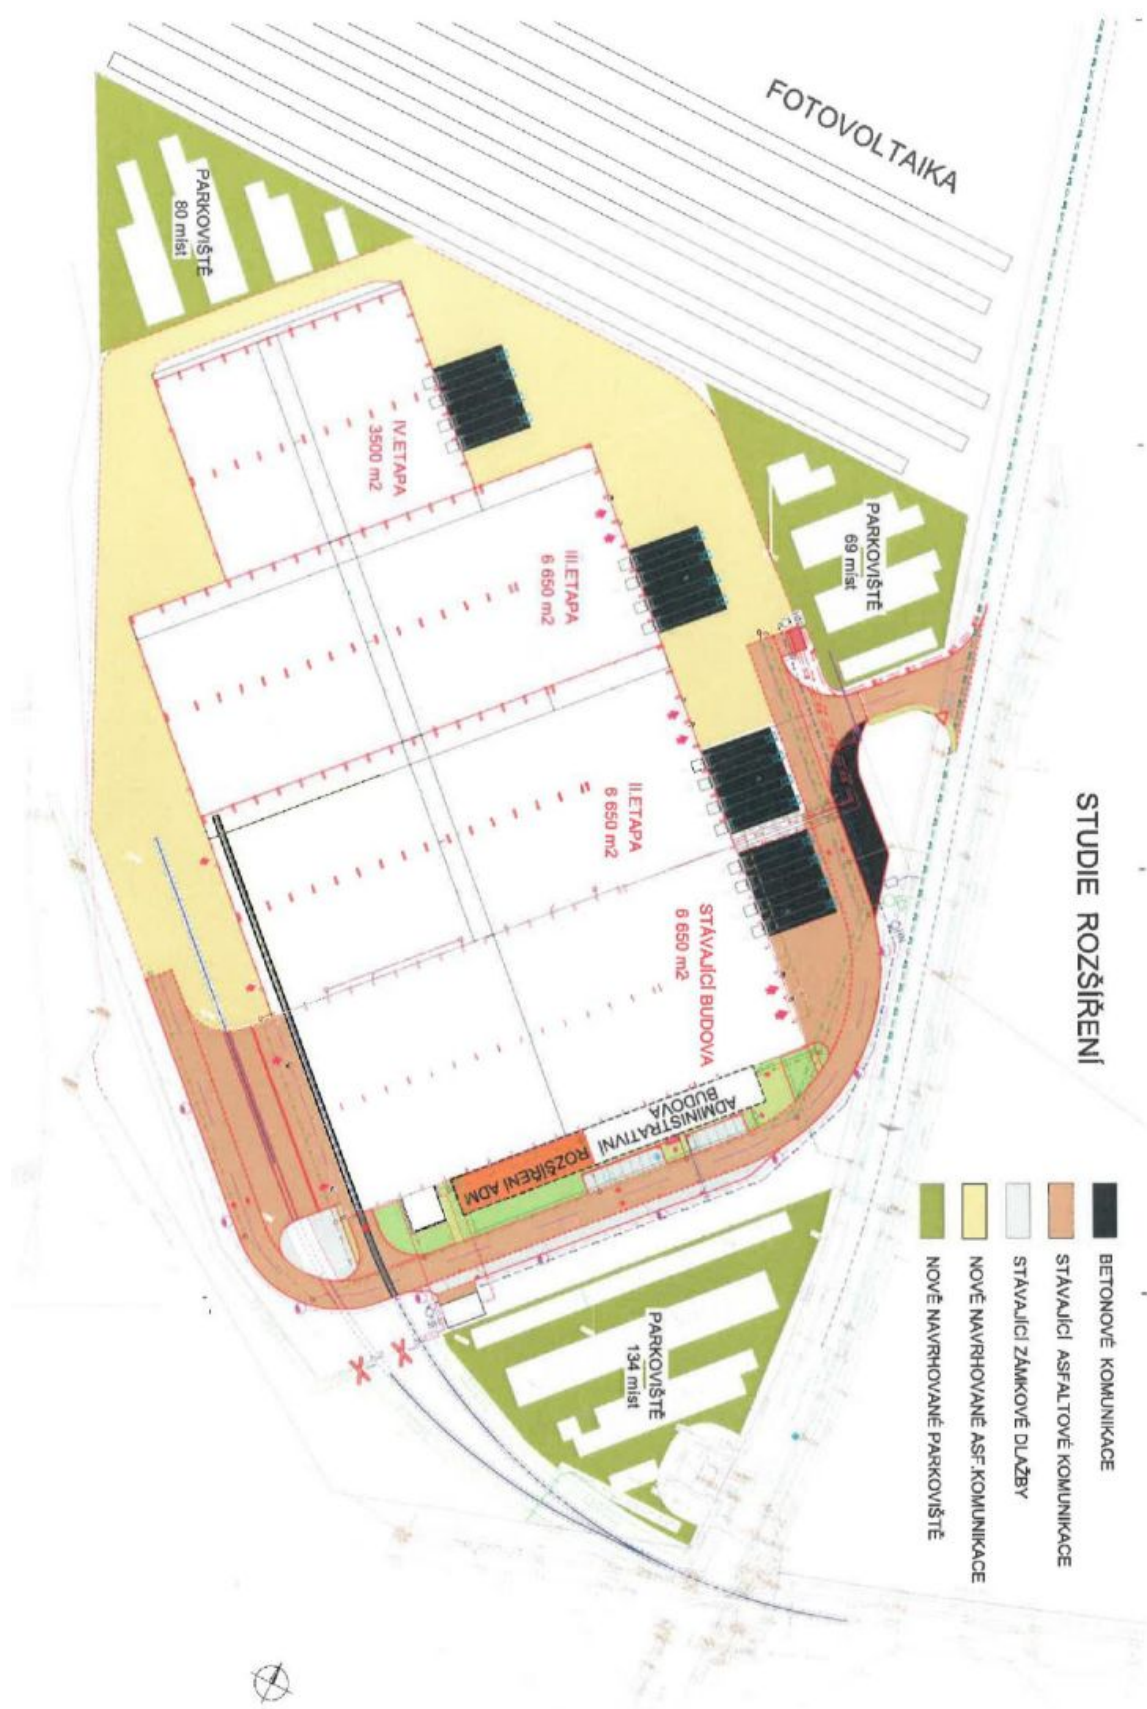

Warehouse space

7 670 m², Olomouc, Litovel

Ask for price