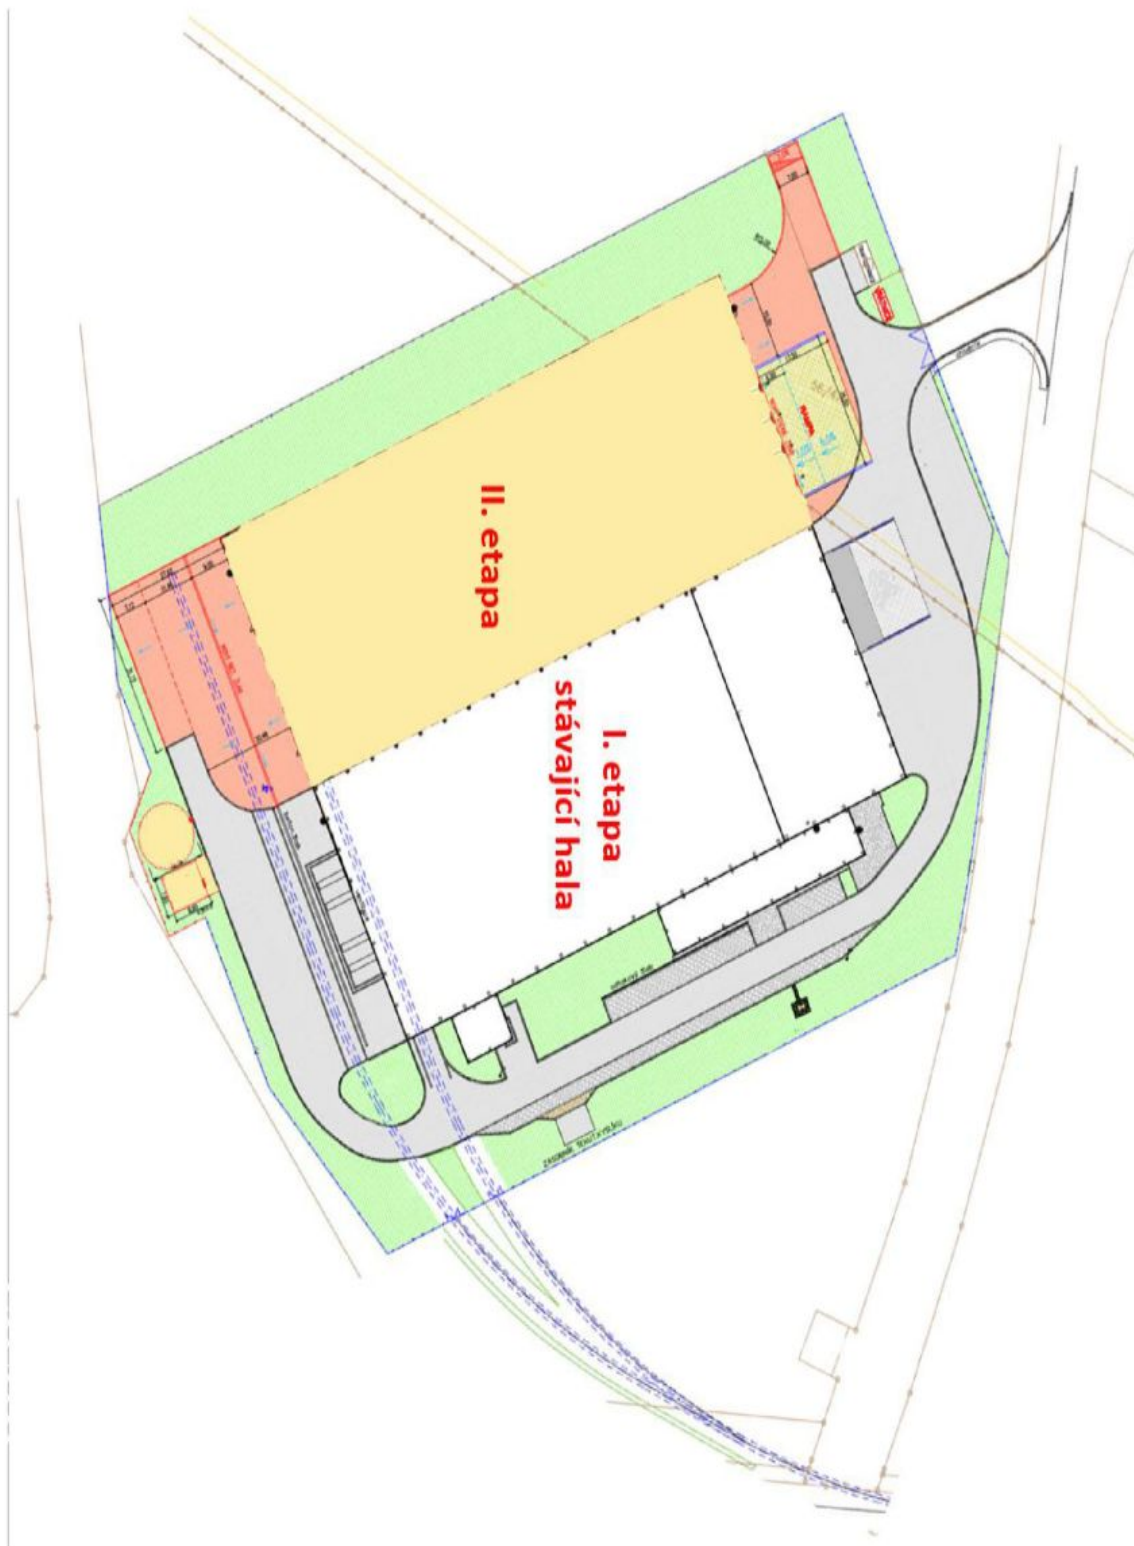

Warehouse space

7 670 m², Olomouc, Litovel

Ask for price

Warehouse space

7 670 m², Olomouc, Litovel

Ask for price

Total area	7 670 m ²
Available area for rent	7 670 m ²
Office area	920 m ²
Ceiling height	12.5 m
Floor loading capacity	12 t/m ²
Column grid structure	—
Structure	Reinforced concrete structure
PENB	C
Reference number	102691

6,750 sq.m. of warehouse and **920 sq.m.** of office space for lease in Litovel. Thanks to its location, the park is suitable for national and international activities. The premises are suitable for light manufacturing, logistics centres and warehousing. It offers a high standard and the facilities can be tailored to the client's requirements.

Features and Services:

- Flexible units (storage / office / light production / showroom)
- Onsite property management
- 24/7 security service
- Sufficient parking space

Warehouse/Industrial space:

- 6 drive ins
- 4 ramps
- Floor loading capacity 8-12 T/sq.m
- Clear height 10 - 12,5 m
- Column grid structure 12x24 m
- Electrical connection is at least 7 MW
- The ground is supplied by high quality drinking water
- Capacitive connection by gas
- The hall has the option of a railway siding
- Readiness for crane ways with capacity up to 40 t

Office:

- air-conditioned offices, cloakrooms, dining room, showers, toilets

Lessee pays no commission.

Warehouse space

7 670 m², Olomouc, Litovel

Ask for price

Warehouse space

7 670 m², Olomouc, Litovel