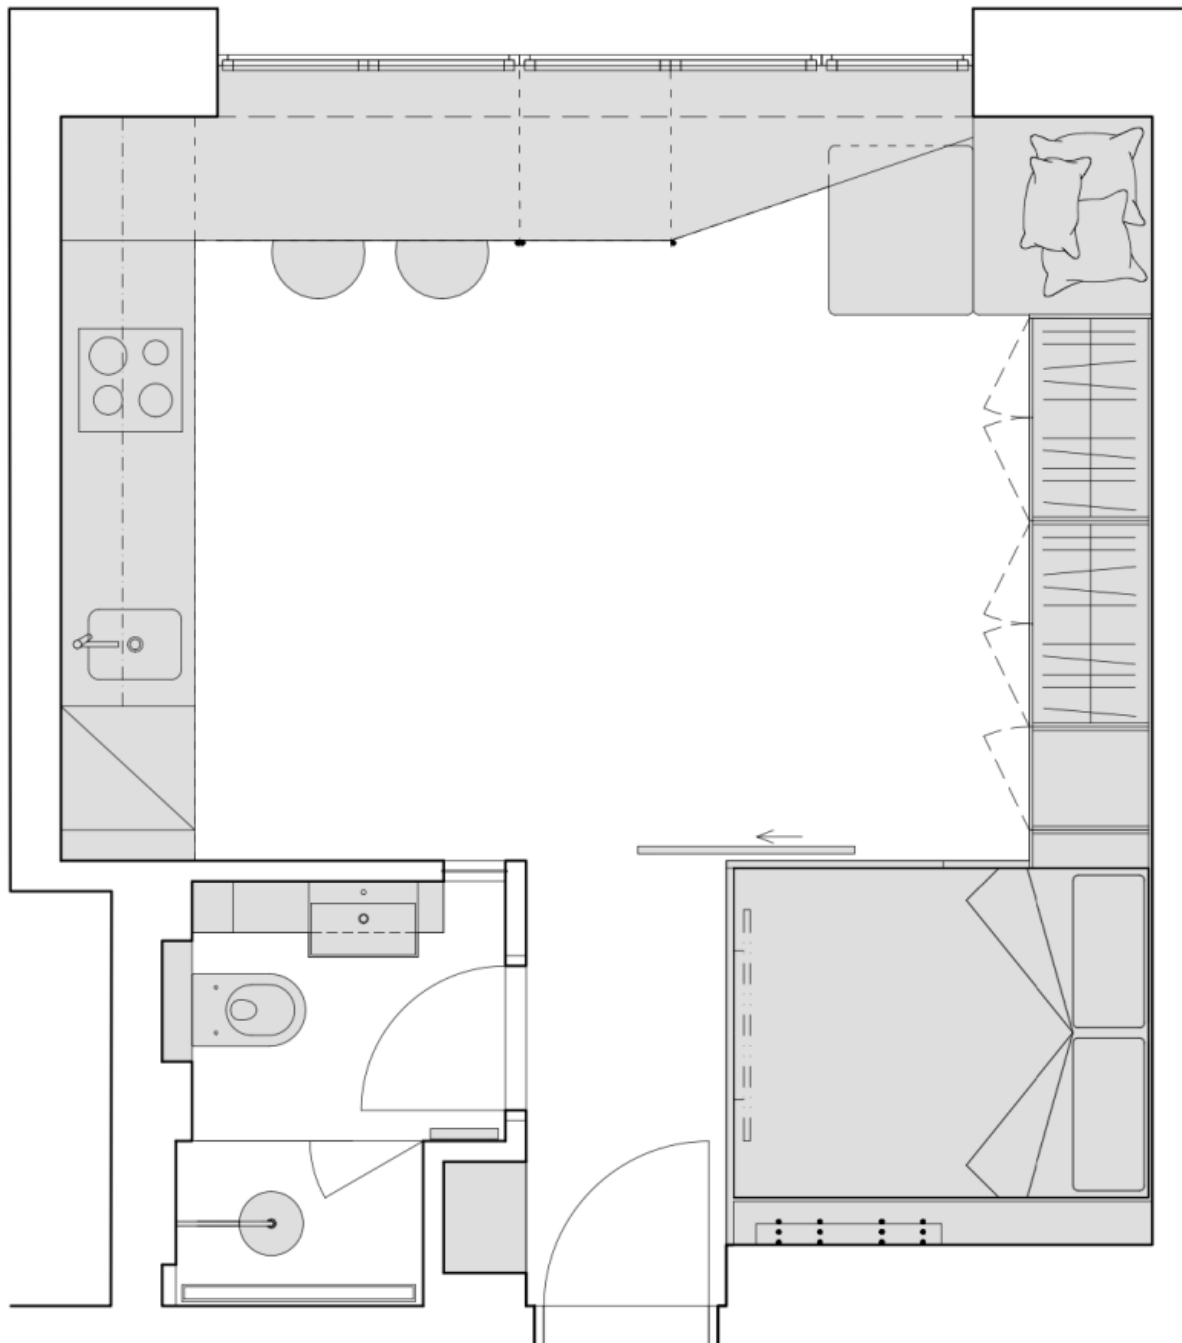

Apartment Studio (1+kk)

28 m², Prague 7, Holešovice, Jankovcova

Sold

PŮDORYS