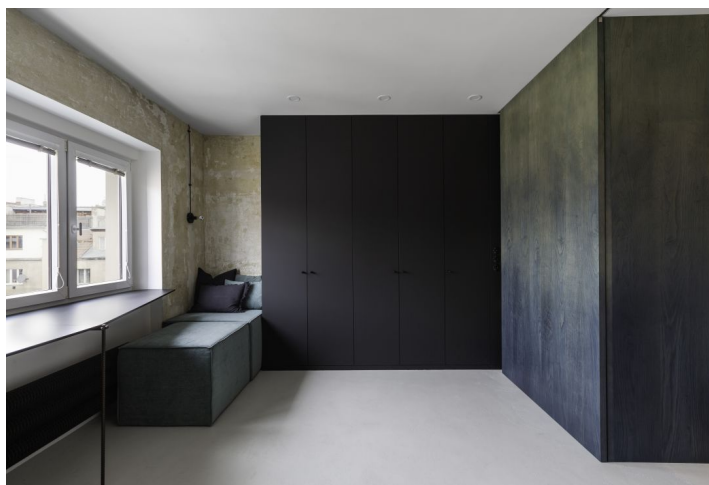

Apartment Studio (1+kk)

28 m², Prague 7, Holešovice, Jankovcova

Sold