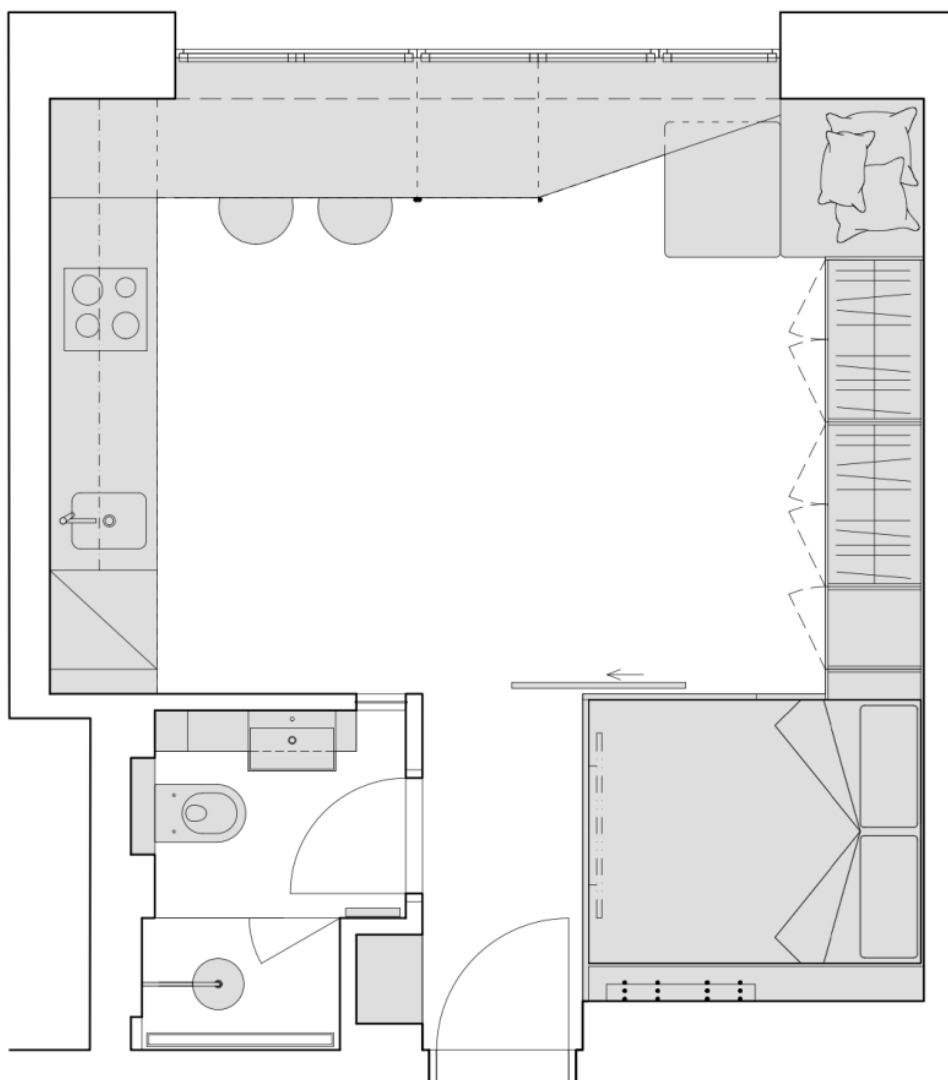

Apartment Studio (1+kk)

28 m², Prague 7, Holešovice, Jankovcova

Sold

PŮDORÝS