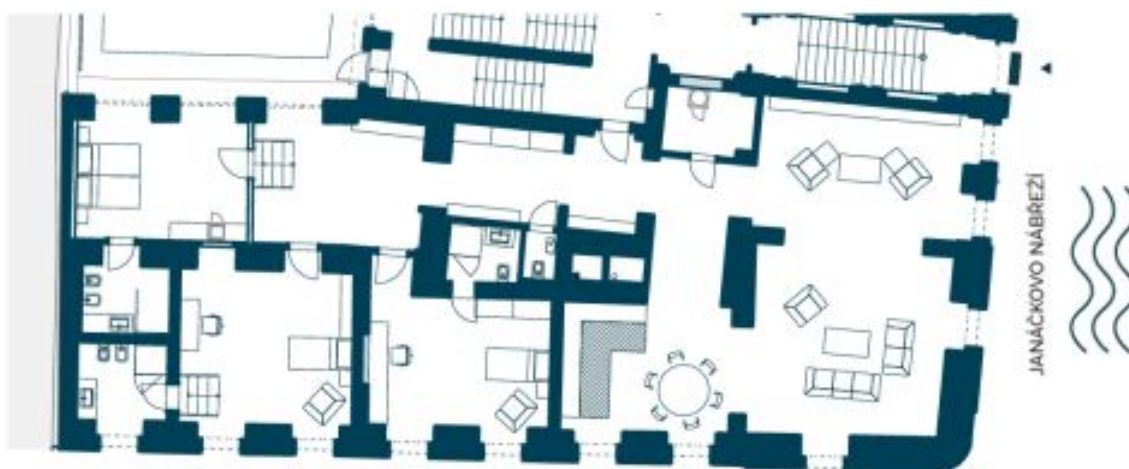

**High-standard riverfront apartment with parking. This completely refurbished unfurnished apartment with 3 bathrooms is situated on the 1st floor of a historic apartment building that has been meticulously renovated, and offers a sauna, 24/7 security, camera system, and an elevator. Centrally located on a tree-lined street right on the Vltava riverbank, within walking distance of Kampa Island, Petřín Hill Park, Malá Strana (Lesser Town), and Old Town. The neighborhood has easy access to the Prague Castle, the Anděl commercial center and metro station, and the French School.**

The interior features a living room with a fully fitted open plan kitchen and dining area, 3 bedrooms with en-suite bathrooms (2x walk-in shower, bidet, toilet/1x walk-in shower, toilet), a utility room, a guest toilet, a spacious hall, and an entrance hall with built-in wardrobes.

\* Size of the unit according to the Housing Act.  
The area consists of the sum total of the internal area of every room.

## Apartment Three-bedroom (4+kk)

Rented

242 m<sup>2</sup>, Prague 5, Smíchov, Janáčkovo nábřeží

<b>Celková výměra bytu</b>	<b>243 m<sup>2</sup></b>
Předsíň	52 m <sup>2</sup>
Obyvací pokoj	68 m <sup>2</sup>
Kuchyň • jídelna	22 m <sup>2</sup>
Pokoj	26 m <sup>2</sup>
Koupelna • WC	5 m <sup>2</sup>
Pokoj	29 m <sup>2</sup>
Koupelna • WC	6 m <sup>2</sup>
Pokoj	20 m <sup>2</sup>
Koupelna • WC	7 m <sup>2</sup>
WC	2 m <sup>2</sup>
Technická místnost	6 m <sup>2</sup>