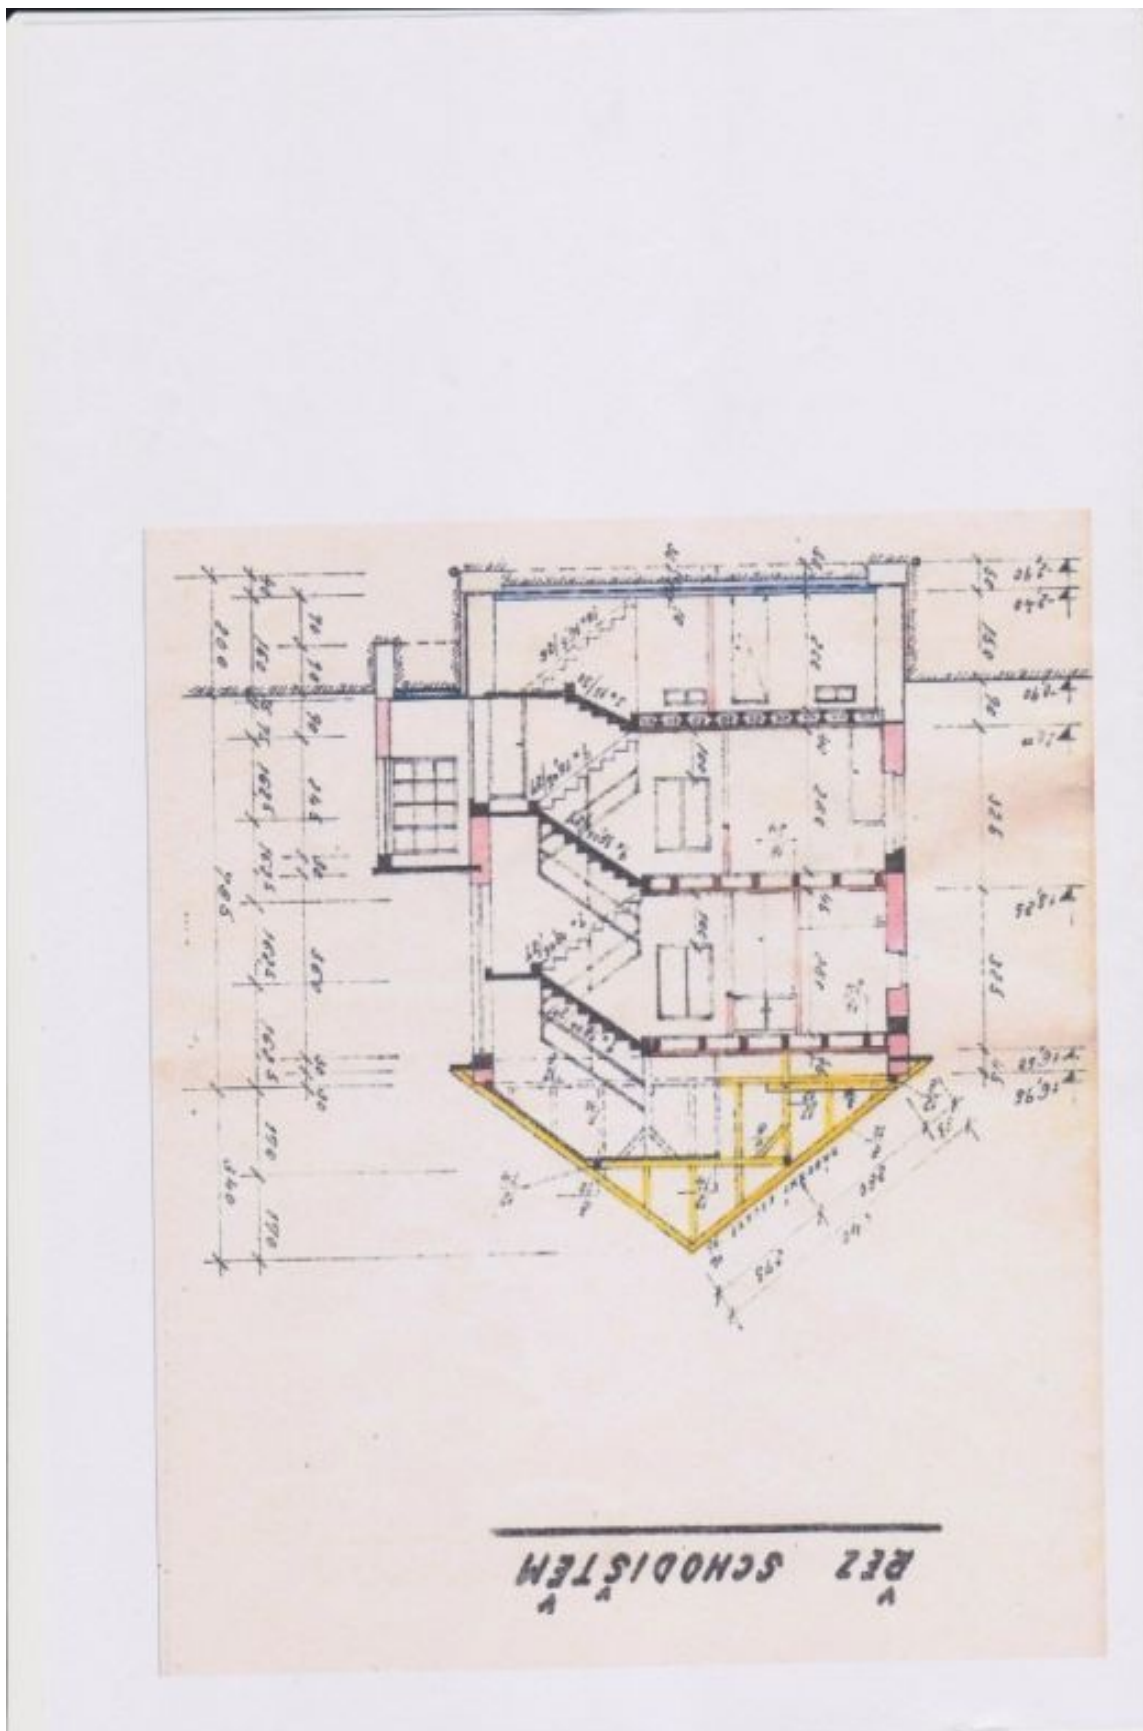

House Four-bedroom (5+kk)

Rented

244 m², Prague 5, Stodůlky, K Fialce