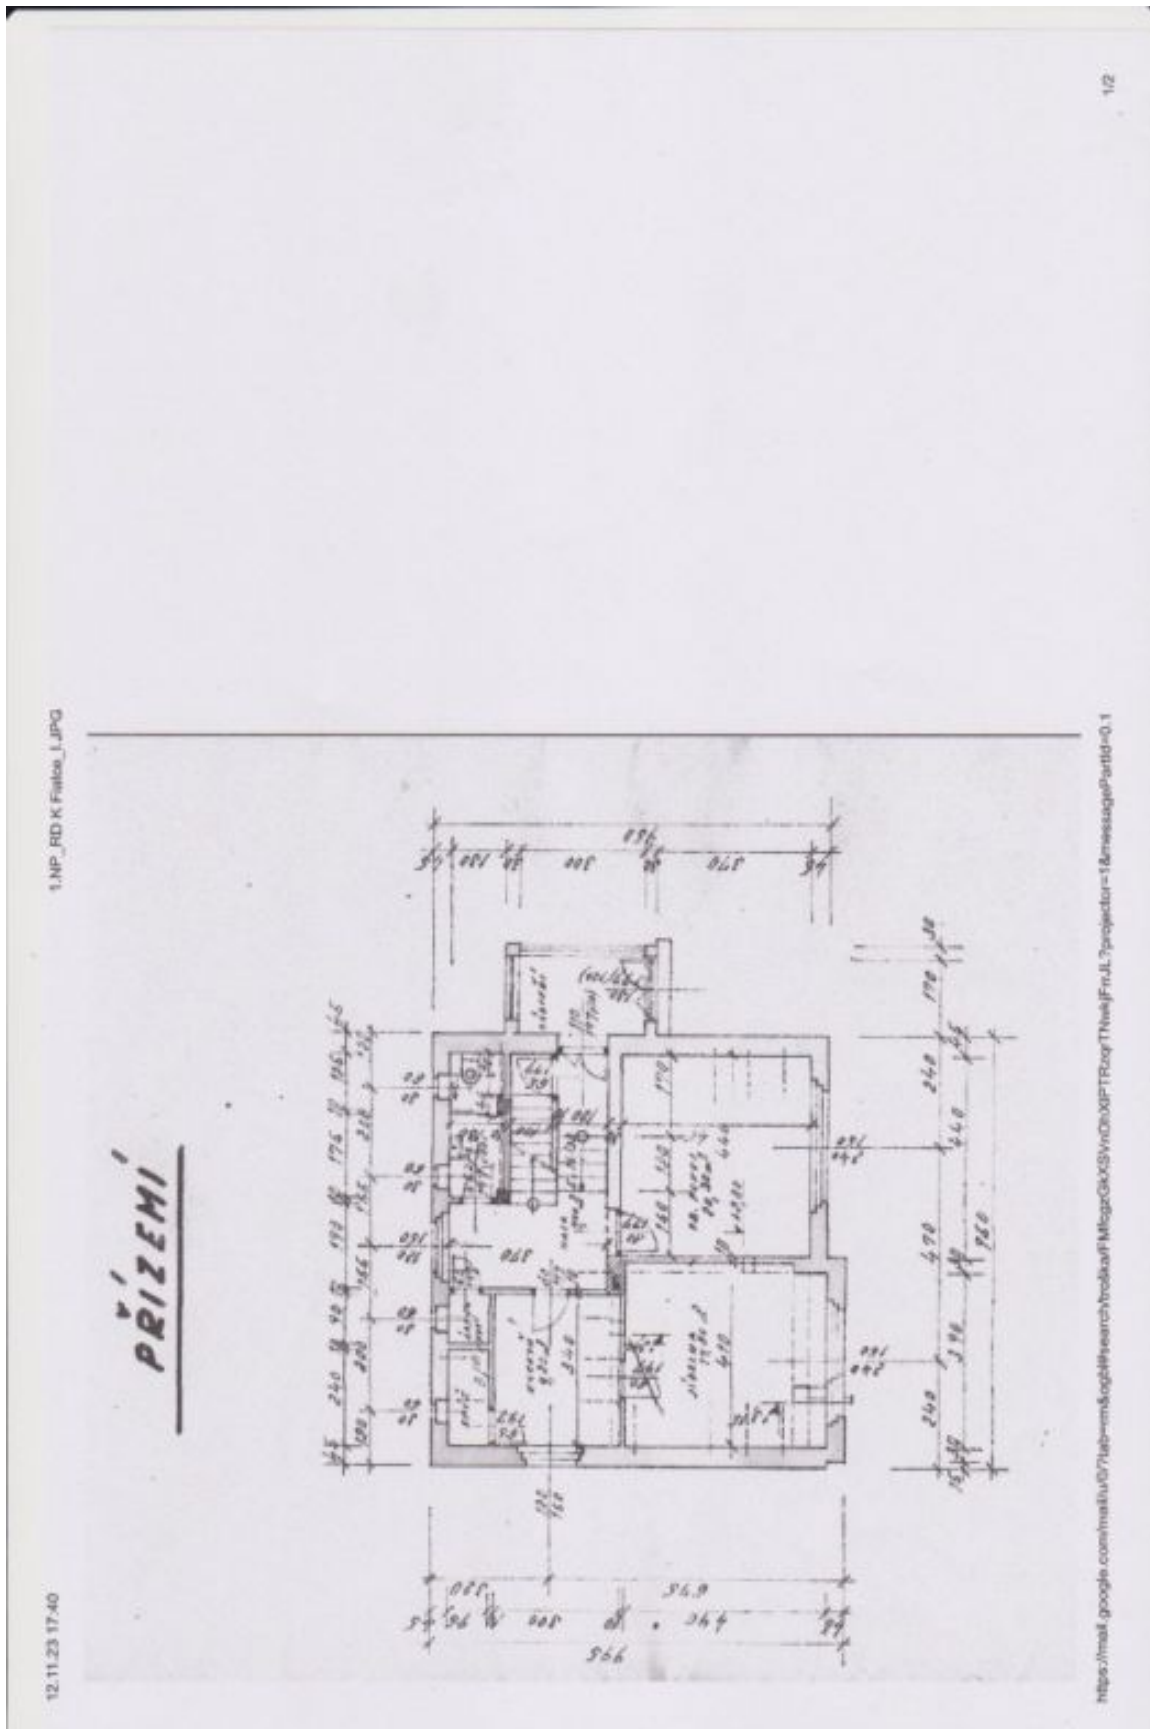

House Four-bedroom (5+kk)

Rented

244 m², Prague 5, Stodůlky, K Fialce

House Four-bedroom (5+kk)

Rented244 m², Prague 5, Stodůlky, K Fialce

Total area	244 m ²
Plot	730 m ²
Foot print	145 m ²
Garden	585 m ²
Floor area	240 m ²
Balcony	4 m ²
Parking	Parking on the plot.
Cellar	Yes
Service price	Utilities are billed separately.
PENB	G
Reference number	103408
Available from	Immediately

The ground floor includes a living room with a fully fitted kitchen and dining area, a guest bedroom/study, a bathroom (walk-in shower, toilet), a utility/server room, a hall, and an entrance hall. The upper floor features a bedroom with a **balcony**, a second bedroom, a small bedroom, a bathroom (bathtub, toilet), and a laundry/storage room. There is a basement floor with three large storage rooms and a utility area.

Rented

244 m², Prague 5, Stodůlky, K Fialce

House Four-bedroom (5+kk)

Rented

244 m², Prague 5, Stodůlky, K Fialce

House Four-bedroom (5+kk)

Rented

244 m², Prague 5, Stodůlky, K Fialce