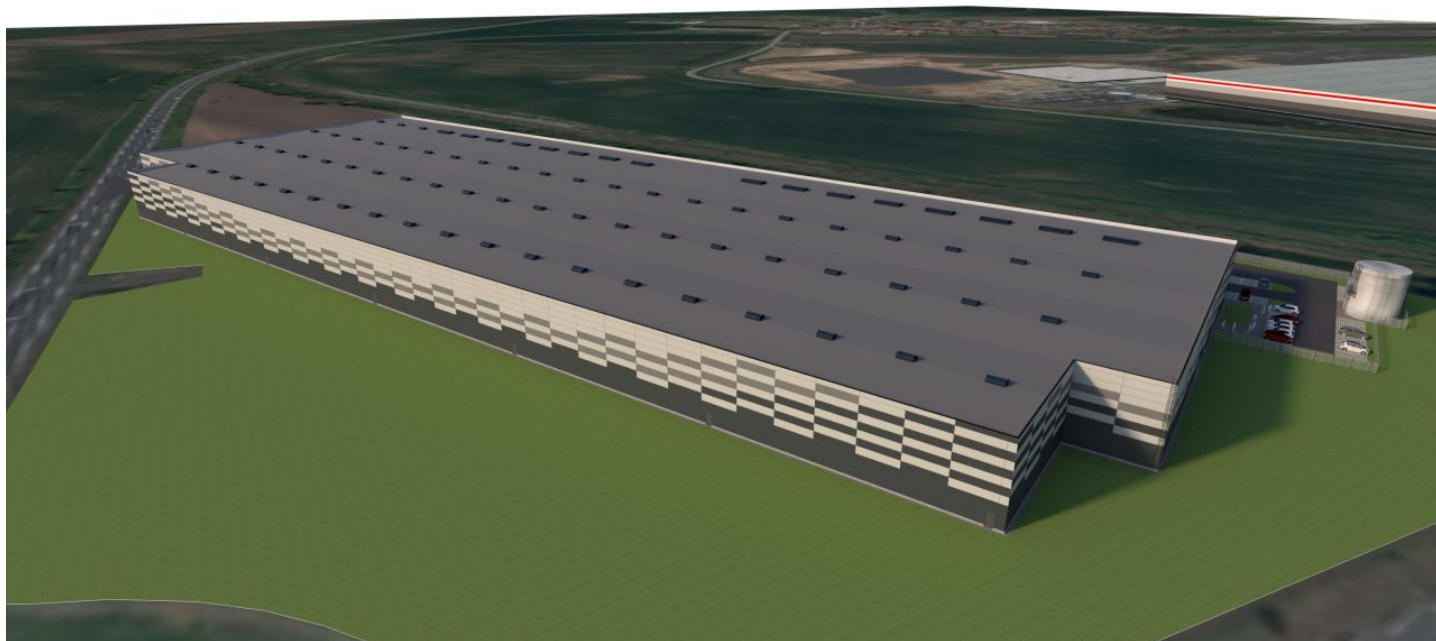

# Industrial park

127 963 m<sup>2</sup>, Karviná, Stonava

Ask for price

## Industrial park

127 963 m<sup>2</sup>, Karviná, Stonava[Ask for price](#)

|                                |                               |
|--------------------------------|-------------------------------|
| <b>Total area</b>              | 127 963 m <sup>2</sup>        |
| <b>Available area for rent</b> | 127 963 m <sup>2</sup>        |
| <b>Min. area</b>               | 6 000 m <sup>2</sup>          |
| <b>Ceiling height</b>          | —                             |
| <b>Floor loading capacity</b>  | 5 t/m <sup>2</sup>            |
| <b>Column grid structure</b>   | —                             |
| <b>Structure</b>               | Reinforced concrete structure |
| <b>PENB</b>                    | G                             |
| <b>Reference number</b>        | 103505                        |

Industrial complex offers for lease industrial and office space in Stonava. Thanks to its location, the park is suitable for national and international activities. The premises are suitable for light manufacturing, logistics centres and warehousing. It offers a high standard and the facilities can be customised to the client's requirements. Available within 9 to 12 months after signing the contract.

**Location:**

Located in Stonava, the site is strategically located on the Baltic-Adriatic corridor. It is conveniently located in the Stonava region, on a strategic location with excellent accessibility for truck transport.