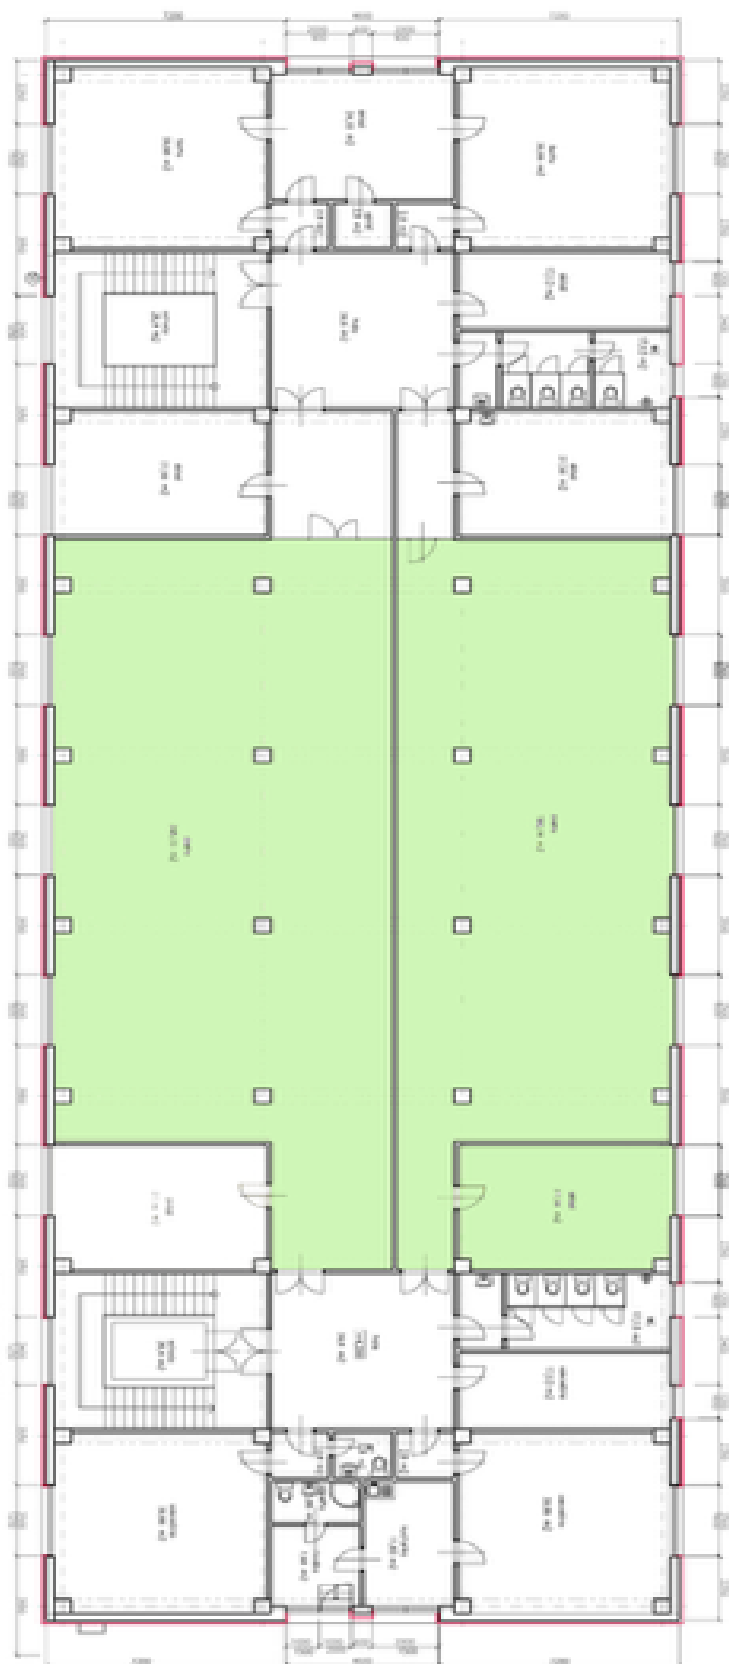

2. NP

Zariadenie systému:

- klimatizácia
- podlahové vykurovanie
- podlahová voda
- podlahová voda s možnosťou zapnúť od 100 mm
- podlahová voda s možnosťou zapnúť od 100 mm
- podlahová voda s možnosťou zapnúť od 100 mm

výška k stropu - výška stropu 2,70 m