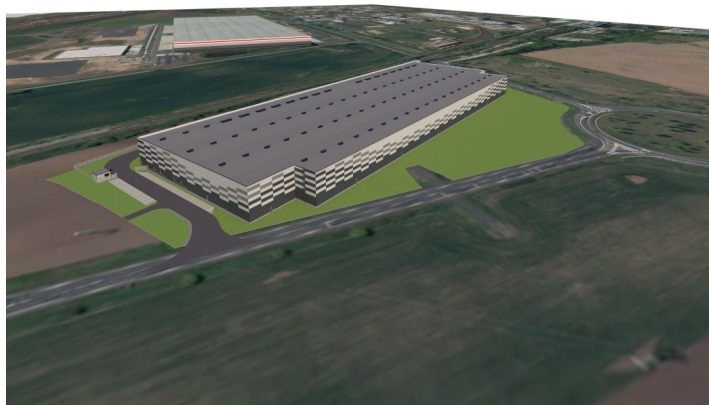

## Warehouse space

25 164 m<sup>2</sup>, Litoměřice, Lovosice

Ask for price

## Warehouse space

25 164 m<sup>2</sup>, Litoměřice, Lovosice

**Ask for price**

<b>Total area</b>	25 164 m <sup>2</sup>
<b>Available area for rent</b>	25 164 m <sup>2</sup>
<b>Min. area</b>	6 000 m <sup>2</sup>
<b>Ceiling height</b>	10 m
<b>Floor loading capacity</b>	5 t/m <sup>2</sup>
<b>Column grid structure</b>	—
<b>Structure</b>	Reinforced concrete structure
<b>PENB</b>	G
<b>Reference number</b>	103582

**25,164 sq.m.** of warehouse, industrial and office space for lease in Lovosice. Due to its location, the park is suitable for national and international activities. The premises are suitable for light manufacturing, logistics centres and warehousing. It offers a high standard and the facilities can be customised to the client's requirements. Available within 6 months of signing the contract.

### Location:

The premises are located in Lovosice. Strategically located just 30 minutes drive from Prague. Easy access to the D8 motorway and the international motorway network.