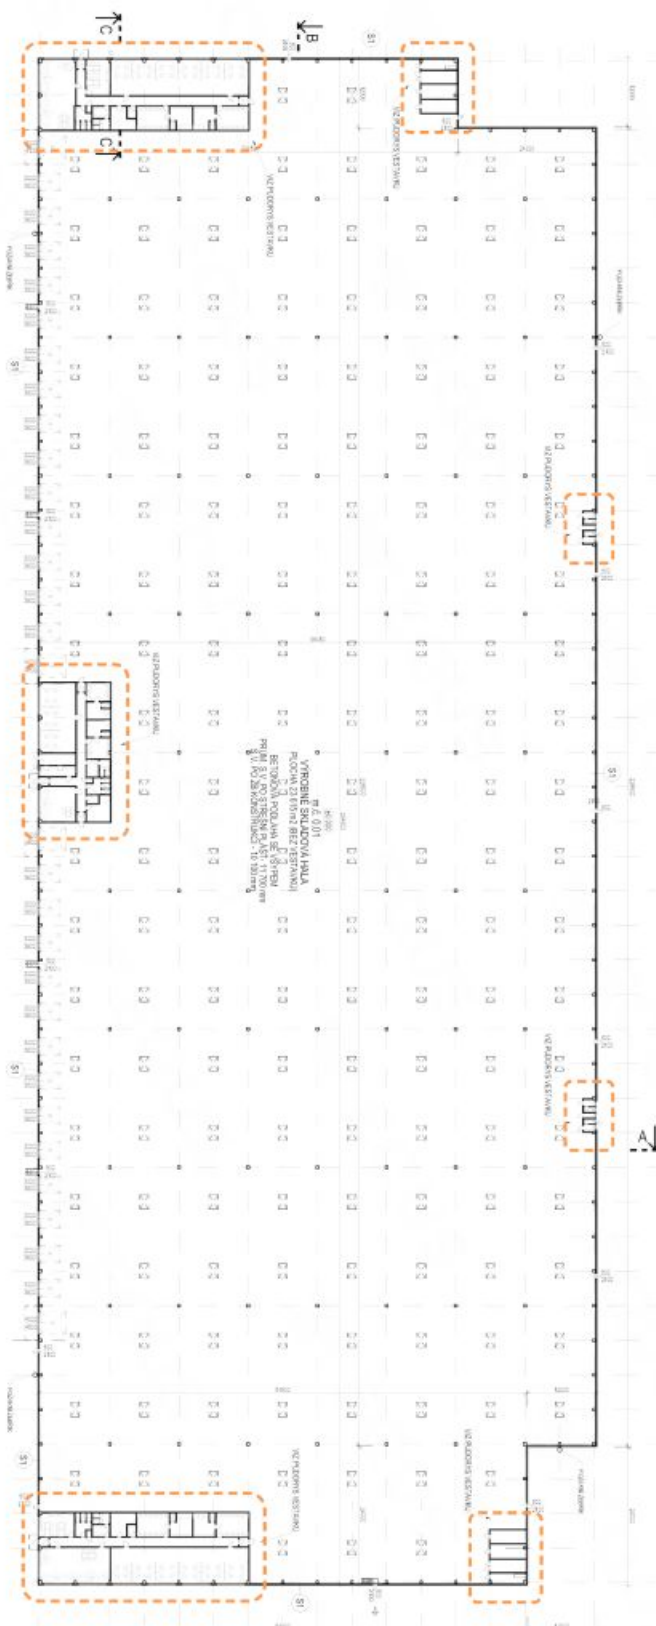

## Warehouse space

25 164 m<sup>2</sup>, Litoměřice, Lovosice

**Ask for price**

<b>Total area</b>	25 164 m <sup>2</sup>
<b>Available area for rent</b>	25 164 m <sup>2</sup>
<b>Min. area</b>	6 000 m <sup>2</sup>
<b>Ceiling height</b>	10 m
<b>Floor loading capacity</b>	5 t/m <sup>2</sup>
<b>Column grid structure</b>	—
<b>Structure</b>	Reinforced concrete structure
<b>PENB</b>	G
<b>Reference number</b>	103582

**25,164 sq.m.** of warehouse, industrial and office space for lease in Lovosice. Due to its location, the park is suitable for national and international activities. The premises are suitable for light manufacturing, logistics centres and warehousing. It offers a high standard and the facilities can be customised to the client's requirements. Available within 6 months of signing the contract.

### Warehouse/industrial space:

- Drive-in door 4 × 4,5 m
- Loading dock door 2,7 × 3 m
- Floor load capacity 5 t/sq.m.
- Clear height 10 m
- Column module 12x24 m
- BREEAM very good

## Warehouse space

25 164 m<sup>2</sup>, Litoměřice, Lovosice

Ask for price

- Columns in a modular system of 12 x 24 m
- Floor load: 5 tons/m<sup>2</sup> (3.2 tons per a 12 x 14 cm rack foot)
- Dimensions: drive-in door 4 x 4.5 m, loading dock door 2.7 x 3 m
- Airconditioned office unit