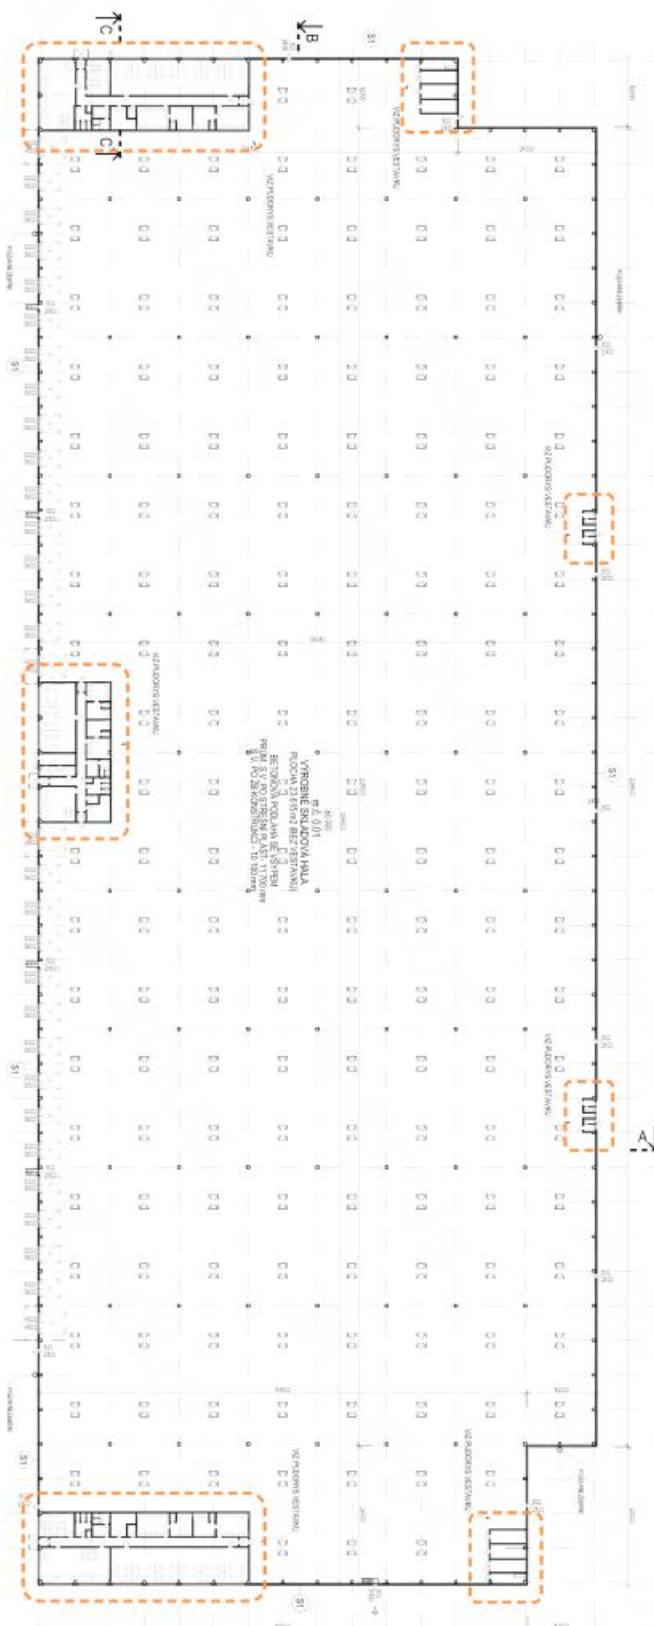

## Warehouse space

25 164 m<sup>2</sup>, Litoměřice, Lovosice

**Ask for price**

<b>Total area</b>	25 164 m <sup>2</sup>
<b>Available area for rent</b>	25 164 m <sup>2</sup>
<b>Min. area</b>	6 000 m <sup>2</sup>
<b>Ceiling height</b>	10 m
<b>Floor loading capacity</b>	5 t/m <sup>2</sup>
<b>Column grid structure</b>	—
<b>Structure</b>	Reinforced concrete structure
<b>PENB</b>	G
<b>Reference number</b>	103582

**25,164 sq.m.** of warehouse, industrial and office space for lease in Lovosice. Due to its location, the park is suitable for national and international activities. The premises are suitable for light manufacturing, logistics centres and warehousing. It offers a high standard and the facilities can be customised to the client's requirements. Available within 6 months of signing the contract.

### Warehouse/industrial space:

- Drive-in door 4 × 4,5 m
- Loading dock door 2,7 × 3 m
- Floor load capacity 5 t/sq.m.
- Clear height 10 m
- Column module 12x24 m
- BREEAM very good

## Warehouse space

25 164 m<sup>2</sup>, Litoměřice, Lovosice

Ask for price

- Columns in a modular system of 12 x 24 m
- Floor load: 5 tons/m<sup>2</sup> (3.2 tons per a 12 x 14 cm rack foot)
- Dimensions: drive-in door 4 x 4.5 m, loading dock door 2.7 x 3 m
- Airconditioned office unit