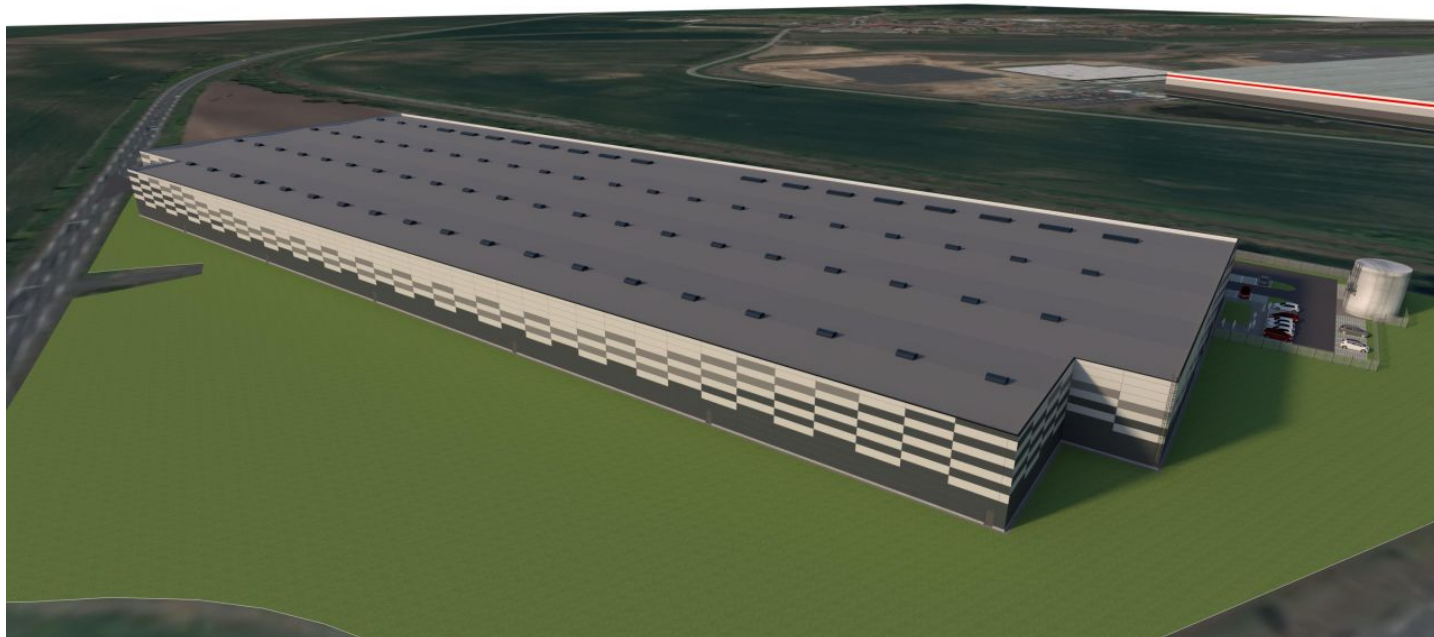

## Warehouse space

25 164 m<sup>2</sup>, Litoměřice, Lovosice

Ask for price

## Warehouse space

25 164 m<sup>2</sup>, Litoměřice, Lovosice

**Ask for price**

<b>Total area</b>	25 164 m <sup>2</sup>
<b>Available area for rent</b>	25 164 m <sup>2</sup>
<b>Min. area</b>	6 000 m <sup>2</sup>
<b>Ceiling height</b>	10 m
<b>Floor loading capacity</b>	5 t/m <sup>2</sup>
<b>Column grid structure</b>	—
<b>Structure</b>	Reinforced concrete structure
<b>PENB</b>	G
<b>Reference number</b>	103582

**25,164 sq.m.** of warehouse, industrial and office space for lease in Lovosice. Due to its location, the park is suitable for national and international activities. The premises are suitable for light manufacturing, logistics centres and warehousing. It offers a high standard and the facilities can be customised to the client's requirements. Available within 6 months of signing the contract.

### Location:

The premises are located in Lovosice. Strategically located just 30 minutes drive from Prague. Easy access to the D8 motorway and the international motorway network.