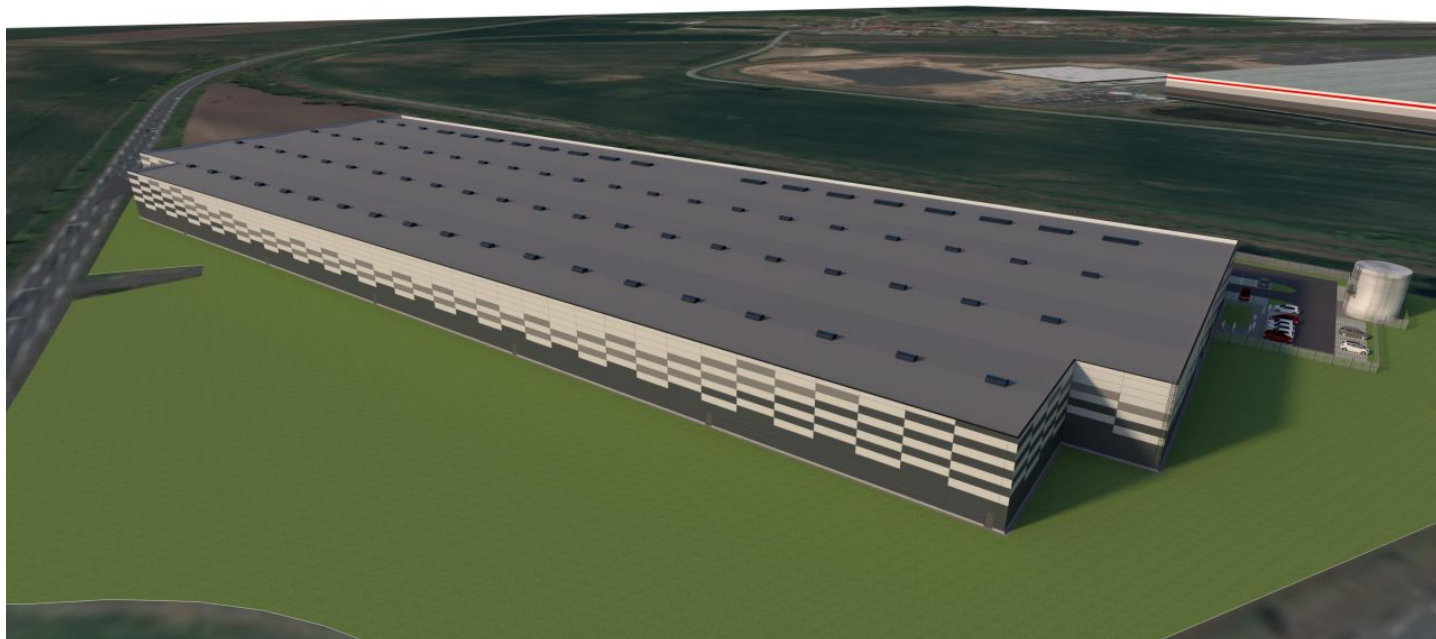

## Warehouse space

25 164 m<sup>2</sup>, Litoměřice, Lovosice

Ask for price

## Warehouse space

25 164 m<sup>2</sup>, Litoměřice, Lovosice

**Ask for price**

<b>Total area</b>	25 164 m <sup>2</sup>
<b>Available area for rent</b>	25 164 m <sup>2</sup>
<b>Min. area</b>	6 000 m <sup>2</sup>
<b>Ceiling height</b>	10 m
<b>Floor loading capacity</b>	5 t/m <sup>2</sup>
<b>Column grid structure</b>	—
<b>Structure</b>	Reinforced concrete structure
<b>PENB</b>	G
<b>Reference number</b>	103582

**25,164 sq.m.** of warehouse, industrial and office space for lease in Lovosice. Due to its location, the park is suitable for national and international activities. The premises are suitable for light manufacturing, logistics centres and warehousing. It offers a high standard and the facilities can be customised to the client's requirements. Available within 6 months of signing the contract.

### Location:

The premises are located in Lovosice. Strategically located just 30 minutes drive from Prague. Easy access to the D8 motorway and the international motorway network.