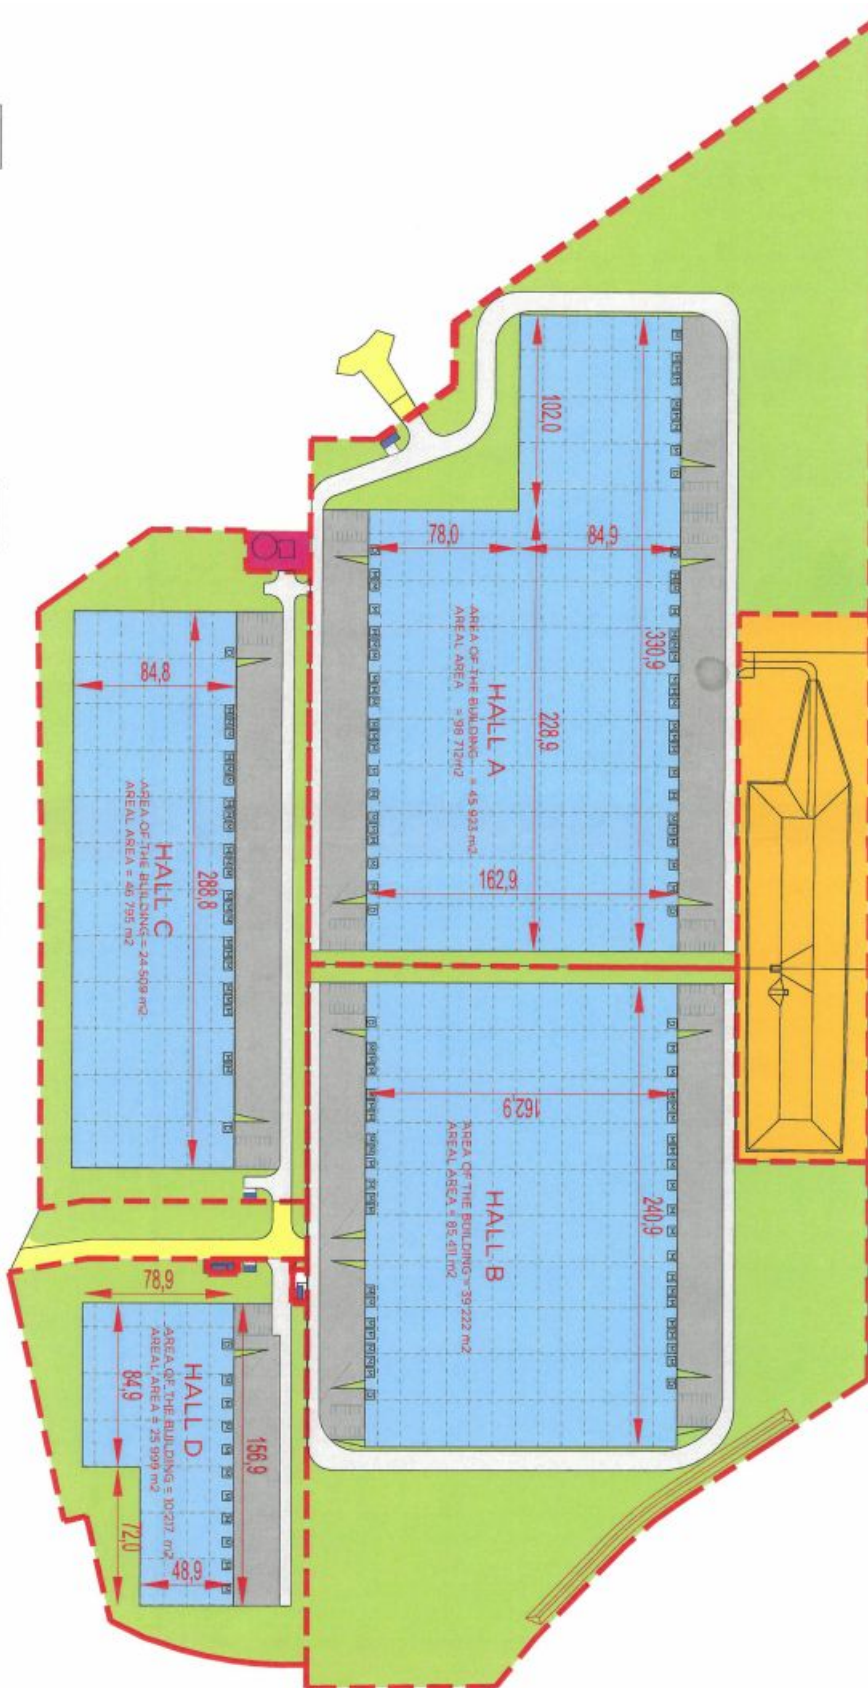

Industrial park

205 298 m², Nový Jičín, Mošnov, Průmyslová

Ask for price

Industrial park

205 298 m², Nový Jičín, Mošnov, Průmyslová

Ask for price

Total area	205 298 m ²
Available area for rent	205 298 m ²
Ceiling height	10 m
Floor loading capacity	7 t/m ²
Column grid structure	—
Structure	Reinforced concrete structure
PENB	B
Reference number	103638

The industrial park offers 5 spacious halls for lease near the international airport. The premises are suitable for logistics and light manufacturing. The area allows a combination of road and rail transport with a container terminal with connection to air transport. Available 5 halls with a total area of 205,298 sq.m. with a valid building permit and the possibility of starting immediate construction. Possibility of construction into ownership.

Warehouse/industrial space:

- hydraulic ramps
- drive ins
- Dimension of entrance door (drive-in) 4x4,5 m
- Floor loading capacity 7 t/sq.m.
- Clear height 10 m
- Column grid structure 12x24 m
- LED lighting 150 Lux
- Sprinkler system

- HALL A - 45 933 m²
- HALL B - 39 222 m²
- HALL C - 24 509 m²
- HALL D - 10 217 m²
- OTHER BUILDINGS / OSTATNÍ OBJEKTY

- DRIVE - IN / UPOVNOVÝ VJEZD DO HALY
- LOADING DOCK DOORS / DOKOVACÍ VRAŤTA S MLSTŘEKEM
- MECHANICAL ROOM OF SPRINKLER SYSTEM STROJOVNA SHZ