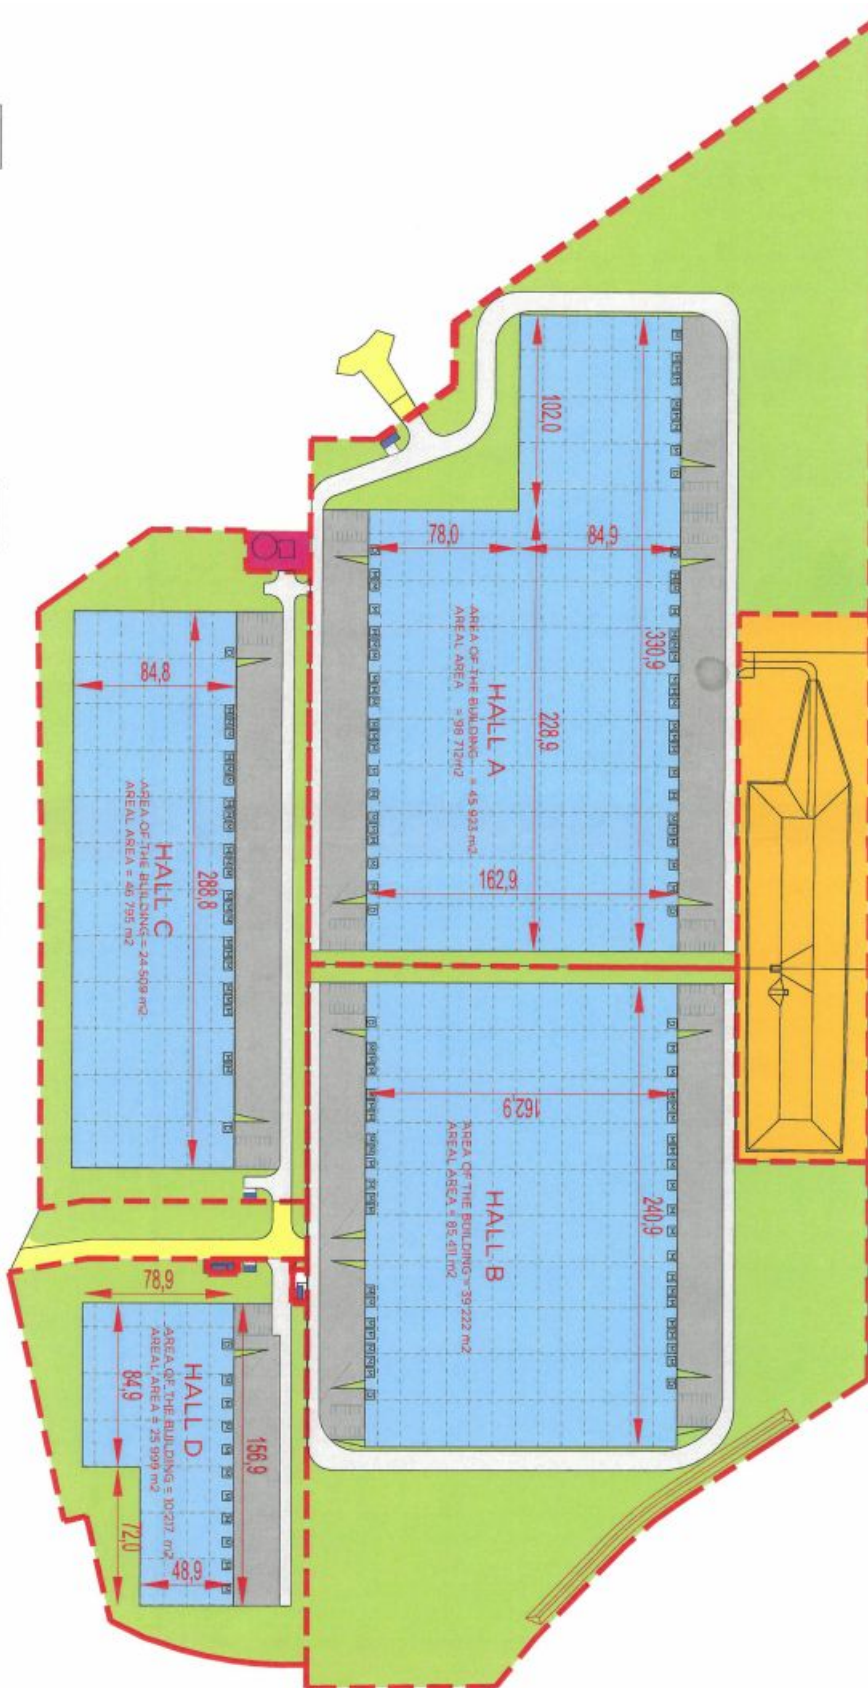

## Industrial park

205 298 m<sup>2</sup>, Nový Jičín, Mošnov, Průmyslová

**Ask for price**

<b>Total area</b>	205 298 m <sup>2</sup>
<b>Available area for rent</b>	205 298 m <sup>2</sup>
<b>Ceiling height</b>	10 m
<b>Floor loading capacity</b>	7 t/m <sup>2</sup>
<b>Column grid structure</b>	—
<b>Structure</b>	Reinforced concrete structure
<b>PENB</b>	B
<b>Reference number</b>	103638

The industrial park offers 5 spacious halls for lease near the international airport. The premises are suitable for logistics and light manufacturing. The area allows a combination of road and rail transport with a container terminal with connection to air transport. Available 5 halls with a total area of 205,298 sq.m. with a valid building permit and the possibility of starting immediate construction. Possibility of construction into ownership.

### Warehouse/industrial space:

- hydraulic ramps
- drive ins
- Dimension of entrance door (drive-in) 4x4,5 m
- Floor loading capacity 7 t/sq.m.
- Clear height 10 m
- Column grid structure 12x24 m
- LED lighting 150 Lux
- Sprinkler system

- HALL A - 45 933 m<sup>2</sup>
- HALL B - 39 222 m<sup>2</sup>
- HALL C - 24 509 m<sup>2</sup>
- HALL D - 10 217 m<sup>2</sup>
- OTHER BUILDINGS / OSTATNÍ OBJEKTY

- D DRIVE - IN / UPOVĚDOVÝ VJEZD DO HALY
- M LOADING DOCK DOORS / DOKOVACÍ VRAŤA S MLSTŘEK
- MECHANICAL ROOM OF SPRINKLER SYSTEM STROJOVNA SHZ