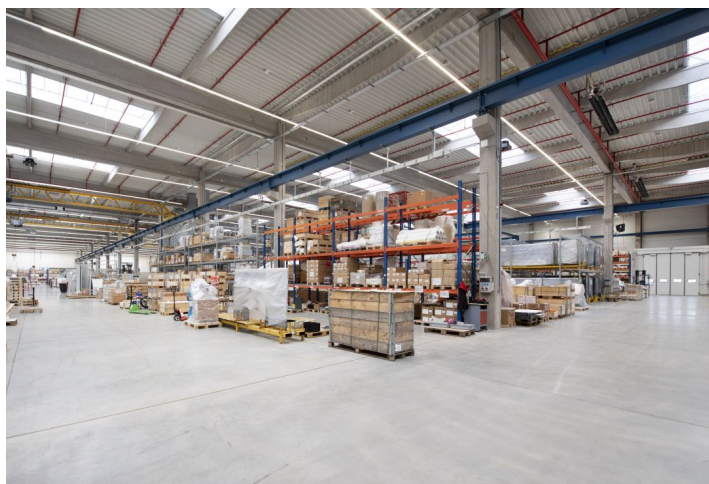

Industrial park

205 298 m², Nový Jičín, Mošnov, Průmyslová

Ask for price