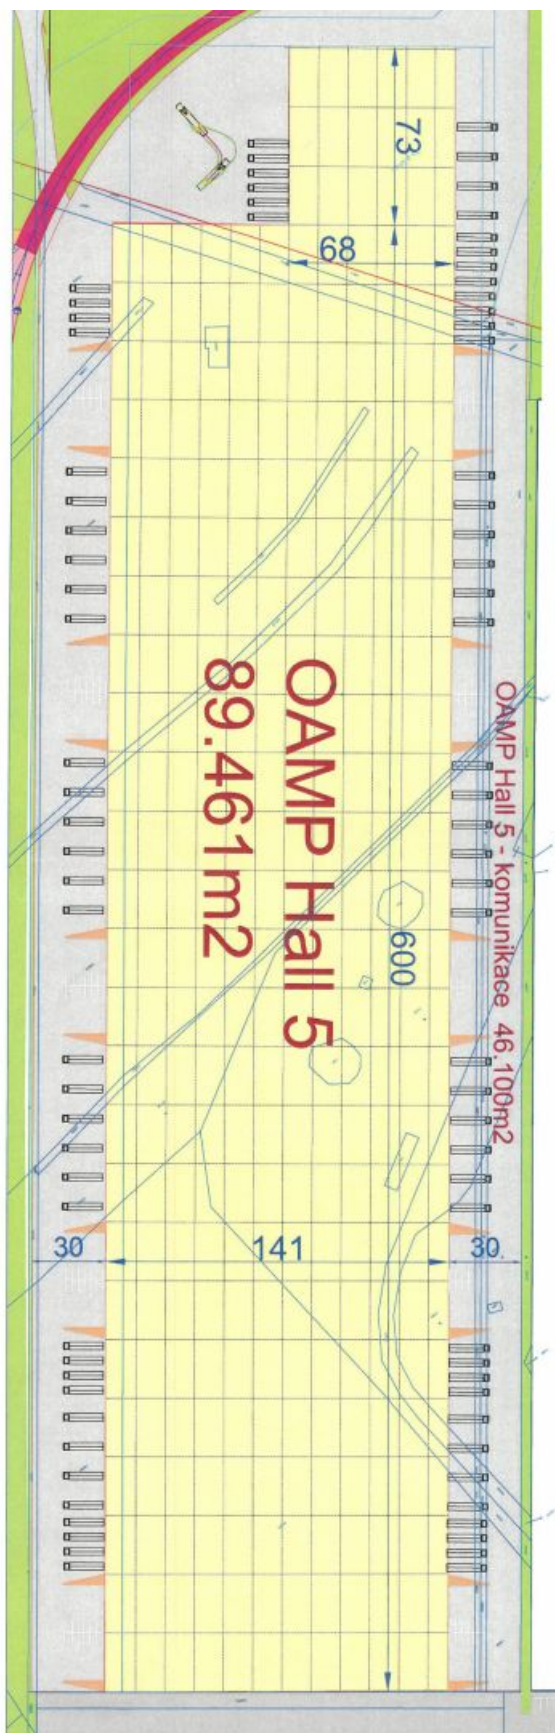

Industrial park

205 298 m², Nový Jičín, Mošnov, Průmyslová

Ask for price