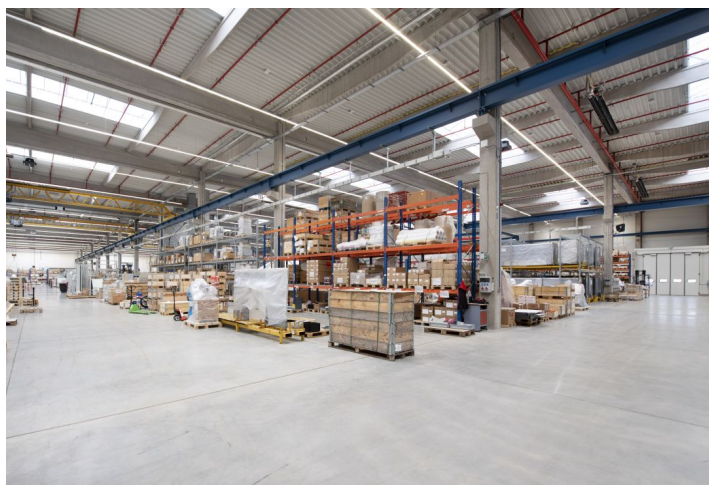

Industrial space

24 509 m², Nový Jičín, Mošnov, Průmyslová

Ask for price