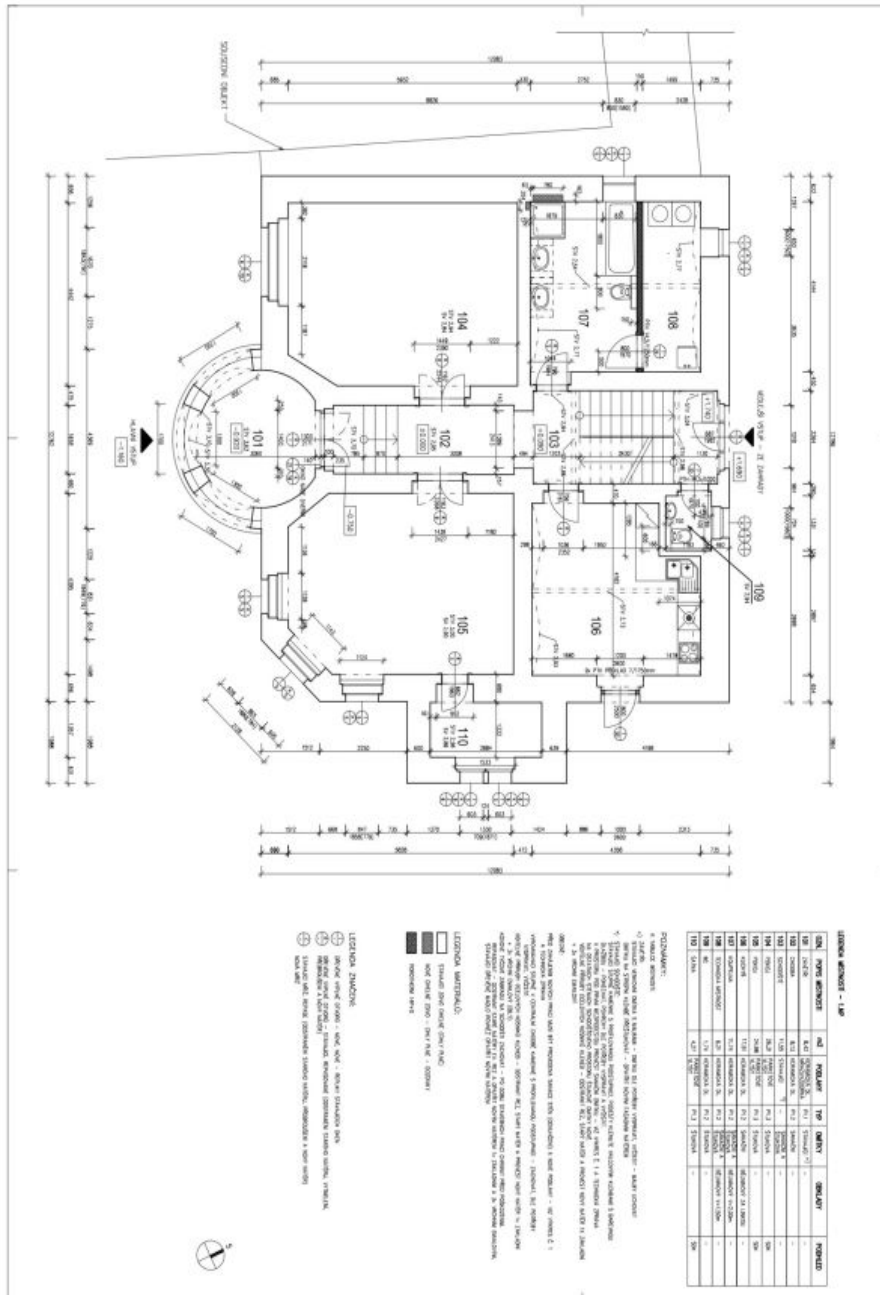

House Five-bedroom (6+kk)

Rented

250 m², Praha 6, Dejvice, V Šáreckém údolí

House Five-bedroom (6+kk)

Rented250 m², Praha 6, Dejvice, V Šáreckém údolí

Plot	3 221 m ²
Foot print	87 m ²
Garden	3 134 m ²
Parking	Parking on the plot.
Cellar	-
Service price	Utilities are billed separately.
PENB	E
Reference number	103753
Available from	Immediately

The ground floor features a guest zone—a living room with a fully fitted kitchen and access to the **terrace**, a bedroom with built-in wardrobes, a bathroom (bathtub, walk-in shower, toilet), a utility area, a pantry, and an entrance hall. The mezzanine floor has a toilet and a second access to the house. The first floor offers a living room with a fully fitted open plan kitchen, and a master bedroom with an en-suite bathroom (walk-in shower, toilet) and a fitted **walk-in closet**. The second floor includes three bedrooms with built-in wardrobes and en-suite bathrooms (2x walk-in shower, toilet/bathtub, toilet). One of the bedrooms has a balcony and one an open **gallery** with a sleeping area.

Hardwood floors, tiles, ample built-in storage, gas boiler, dishwasher, microwave oven, alarm. **Parking** on the plot for 5 cars.

House Five-bedroom (6+kk)

250 m², Praha 6, Dejvice, V Šáreckém údolí

Rented

House Five-bedroom (6+kk)

250 m², Praha 6, Dejvice, V Šáreckém údolí

Rented

House Five-bedroom (6+kk)

250 m², Praha 6, Dejvice, V Šáreckém údolí

Rented

House Five-bedroom (6+kk)

250 m², Praha 6, Dejvice, V Šáreckém údolí