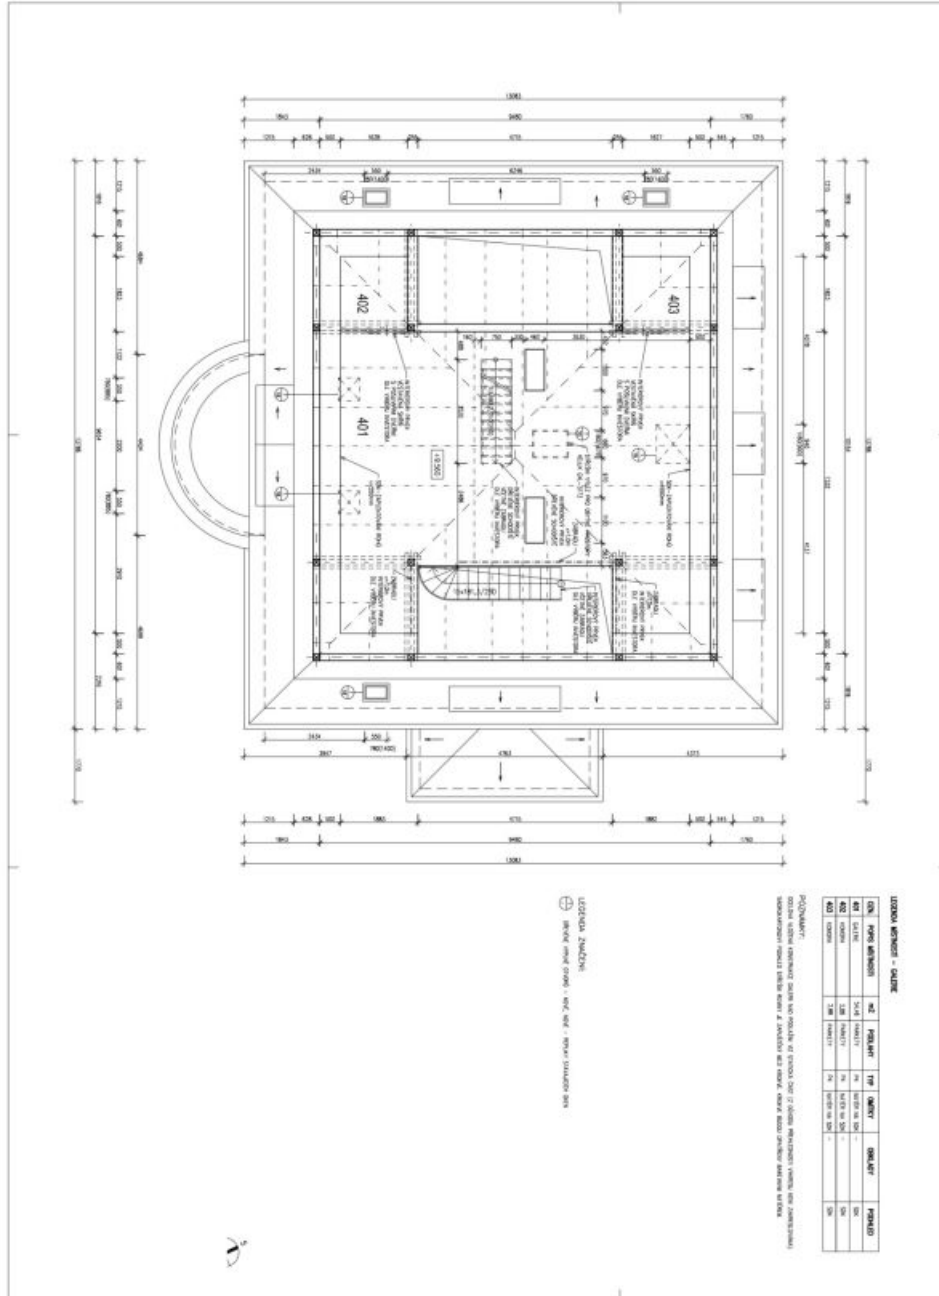

The ground floor features a guest zone—a living room with a fully fitted kitchen and access to the **terrace**, a bedroom with built-in wardrobes, a bathroom (bathtub, walk-in shower, toilet), a utility area, a pantry, and an entrance hall. The mezzanine floor has a toilet and a second access to the house. The first floor offers a living room with a fully fitted open plan kitchen, and a master bedroom with an en-suite bathroom (walk-in shower, toilet) and a fitted **walk-in closet**. The second floor includes three bedrooms with built-in wardrobes and en-suite bathrooms (2x walk-in shower, toilet/bathtub, toilet). One of the bedrooms has a balcony and one an open **gallery** with a sleeping area.

# House Five-bedroom (6+kk)

250 m², Prague 6, Dejvice, V Šáreckém údolí

Rented