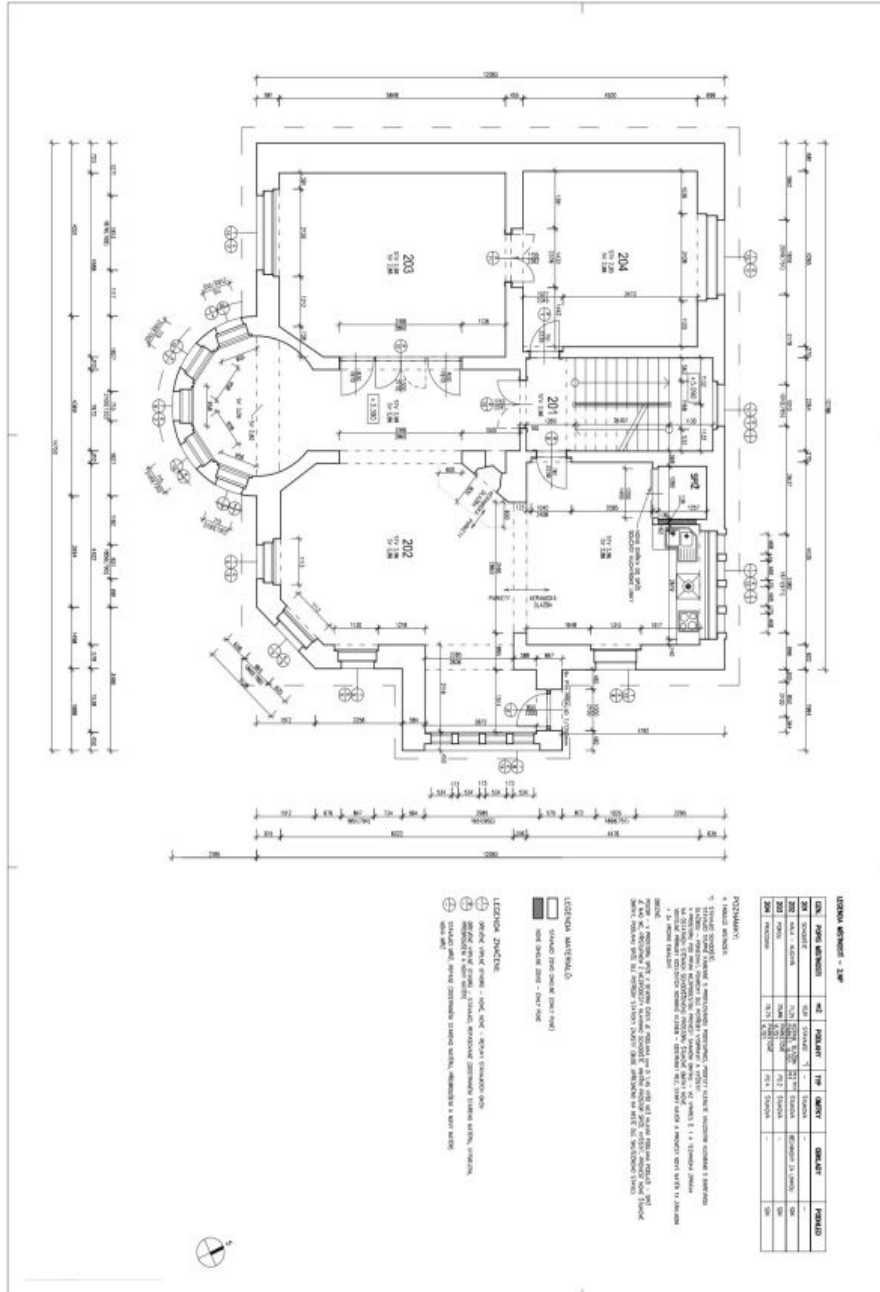

House Five-bedroom (6+kk)

Rented

250 m², Praha 6, Dejvice, V Šáreckém údolí

House Five-bedroom (6+kk)

Rented250 m², Praha 6, Dejvice, V Šáreckém údolí

Plot	3 221 m ²
Foot print	87 m ²
Garden	3 134 m ²
Parking	Parking on the plot.
Cellar	-
Service price	Utilities are billed separately.
PENB	E
Reference number	103753
Available from	Immediately

The ground floor features a guest zone—a living room with a fully fitted kitchen and access to the **terrace**, a bedroom with built-in wardrobes, a bathroom (bathtub, walk-in shower, toilet), a utility area, a pantry, and an entrance hall. The mezzanine floor has a toilet and a second access to the house. The first floor offers a living room with a fully fitted open plan kitchen, and a master bedroom with an en-suite bathroom (walk-in shower, toilet) and a fitted **walk-in closet**. The second floor includes three bedrooms with built-in wardrobes and en-suite bathrooms (2x walk-in shower, toilet/bathtub, toilet). One of the bedrooms has a balcony and one an open **gallery** with a sleeping area.

Hardwood floors, tiles, ample built-in storage, gas boiler, dishwasher, microwave oven, alarm. **Parking** on the plot for 5 cars.

House Five-bedroom (6+kk)

250 m², Praha 6, Dejvice, V Šáreckém údolí

Rented

House Five-bedroom (6+kk)

250 m², Praha 6, Dejvice, V Šáreckém údolí

Rented

House Five-bedroom (6+kk)

250 m², Praha 6, Dejvice, V Šáreckém údolí

Rented

House Five-bedroom (6+kk)

250 m², Praha 6, Dejvice, V Šáreckém údolí