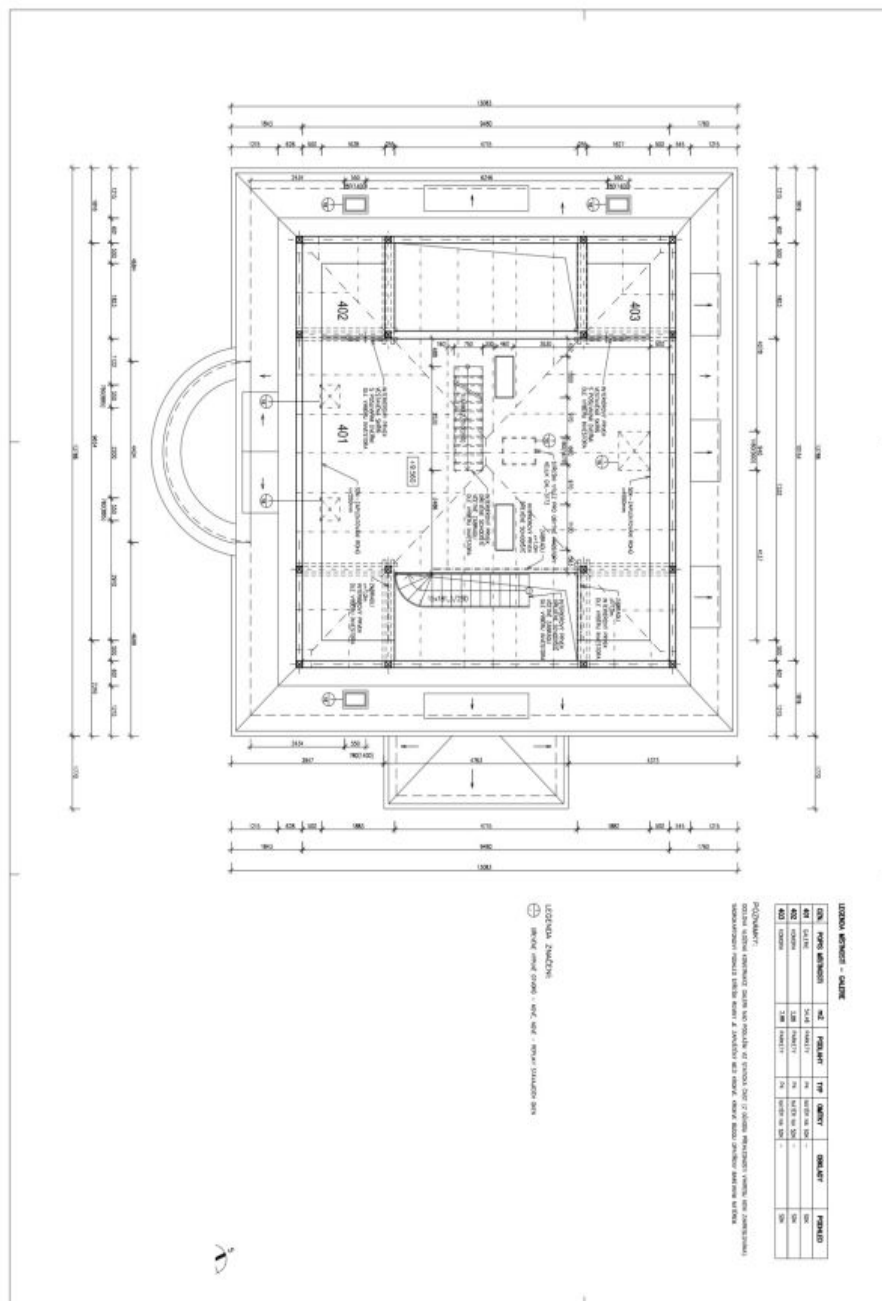

House Five-bedroom (6+kk)

Rented

250 m², Praha 6, Dejvice, V Šáreckém údolí

House Five-bedroom (6+kk)

Rented250 m², Praha 6, Dejvice, V Šáreckém údolí

Plot	3 221 m ²
Foot print	87 m ²
Garden	3 134 m ²
Parking	Parking on the plot.
Cellar	-
Service price	Utilities are billed separately.
PENB	E
Reference number	103753
Available from	Immediately

The ground floor features a guest zone—a living room with a fully fitted kitchen and access to the **terrace**, a bedroom with built-in wardrobes, a bathroom (bathtub, walk-in shower, toilet), a utility area, a pantry, and an entrance hall. The mezzanine floor has a toilet and a second access to the house. The first floor offers a living room with a fully fitted open plan kitchen, and a master bedroom with an en-suite bathroom (walk-in shower, toilet) and a fitted **walk-in closet**. The second floor includes three bedrooms with built-in wardrobes and en-suite bathrooms (2x walk-in shower, toilet/bathtub, toilet). One of the bedrooms has a balcony and one an open **gallery** with a sleeping area.

House Five-bedroom (6+kk)

250 m², Praha 6, Dejvice, V Šáreckém údolí

Rented

House Five-bedroom (6+kk)

250 m², Praha 6, Dejvice, V Šáreckém údolí

Rented

House Five-bedroom (6+kk)

250 m², Praha 6, Dejvice, V Šáreckém údolí

Rented

House Five-bedroom (6+kk)

250 m², Praha 6, Dejvice, V Šáreckém údolí

Rented