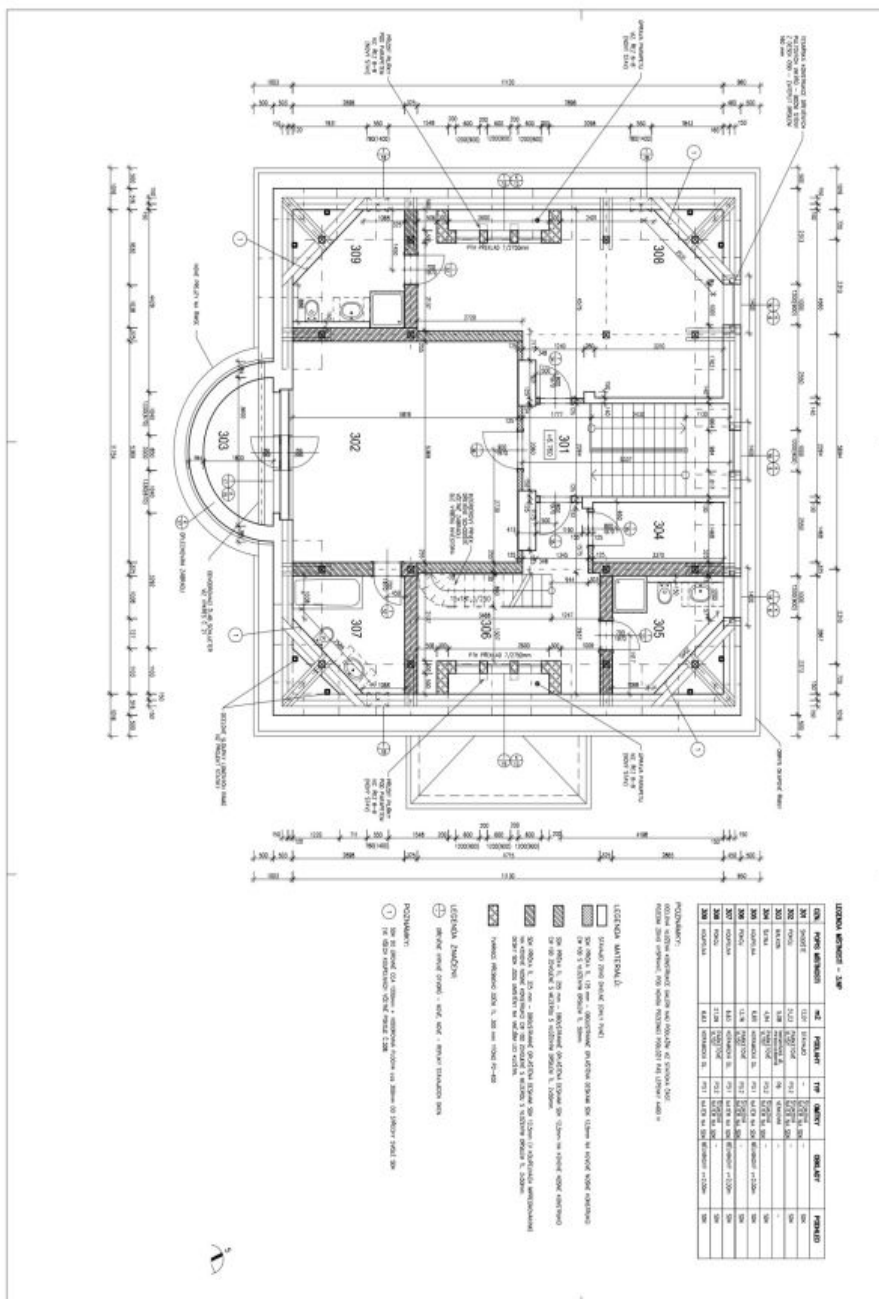

House Five-bedroom (6+kk)

Rented

250 m², Praha 6, Dejvice, V Šáreckém údolí

House Five-bedroom (6+kk)

Rented250 m², Praha 6, Dejvice, V Šáreckém údolí

Plot	3 221 m ²
Foot print	87 m ²
Garden	3 134 m ²
Parking	Parking on the plot.
Cellar	-
Service price	Utilities are billed separately.
PENB	E
Reference number	103753
Available from	Immediately

The ground floor features a guest zone—a living room with a fully fitted kitchen and access to the **terrace**, a bedroom with built-in wardrobes, a bathroom (bathtub, walk-in shower, toilet), a utility area, a pantry, and an entrance hall. The mezzanine floor has a toilet and a second access to the house. The first floor offers a living room with a fully fitted open plan kitchen, and a master bedroom with an en-suite bathroom (walk-in shower, toilet) and a fitted **walk-in closet**. The second floor includes three bedrooms with built-in wardrobes and en-suite bathrooms (2x walk-in shower, toilet/bathtub, toilet). One of the bedrooms has a balcony and one an open **gallery** with a sleeping area.

House Five-bedroom (6+kk)

250 m², Praha 6, Dejvice, V Šáreckém údolí

Rented

House Five-bedroom (6+kk)

250 m², Praha 6, Dejvice, V Šáreckém údolí

Rented

House Five-bedroom (6+kk)

250 m², Praha 6, Dejvice, V Šáreckém údolí

Rented

House Five-bedroom (6+kk)

250 m², Praha 6, Dejvice, V Šáreckém údolí

Rented