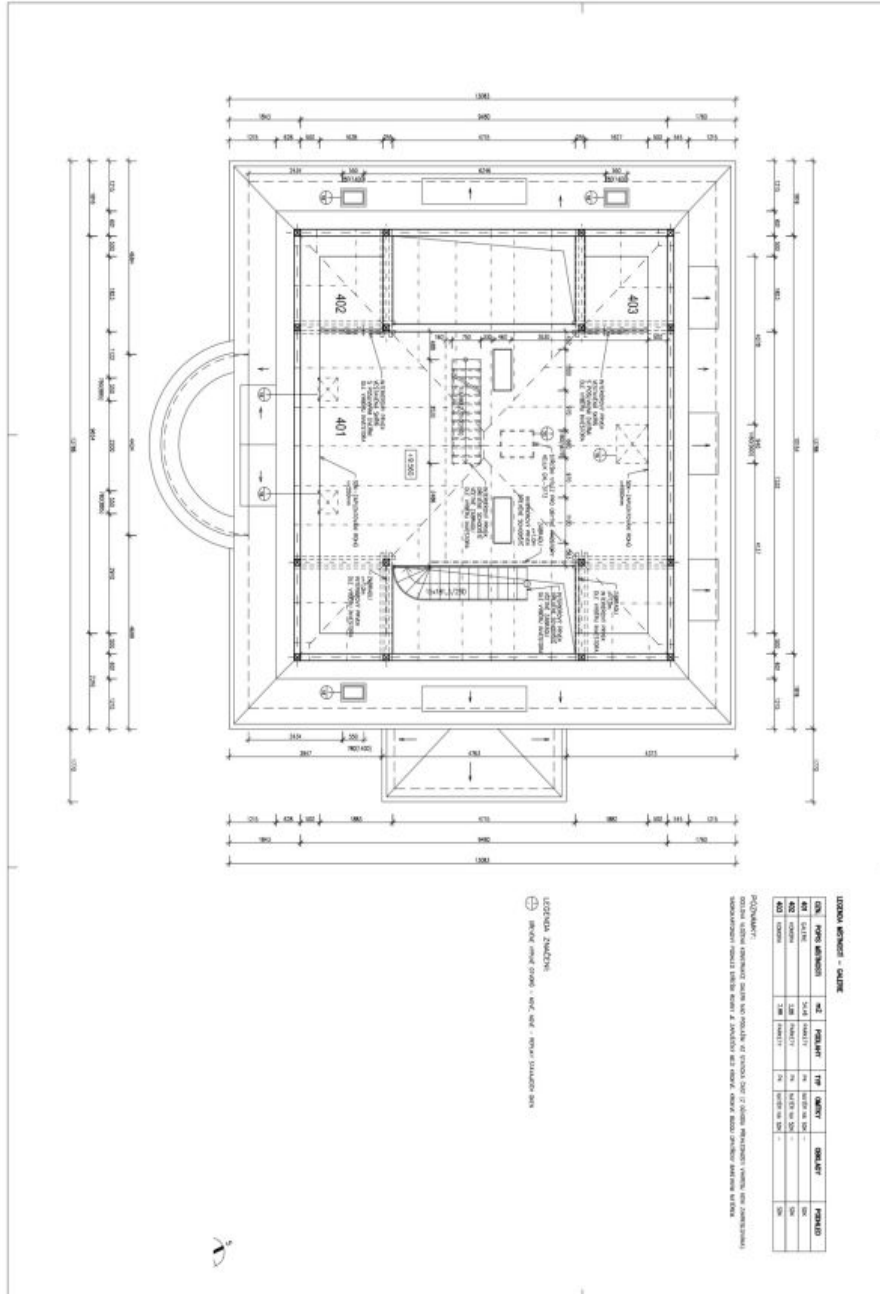

House Five-bedroom (6+kk)

Rented

250 m², Prague 6, Dejvice, V Šáreckém údolí

House Five-bedroom (6+kk)

Rented250 m², Prague 6, Dejvice, V Šáreckém údolí

Plot	3 221 m ²
Foot print	87 m ²
Garden	3 134 m ²
Parking	Parking on the plot.
Cellar	-
Service price	Utilities are billed separately.
Reference number	103753
Available from	Immediately

The ground floor features a guest zone—a living room with a fully fitted kitchen and access to the **terrace**, a bedroom with built-in wardrobes, a bathroom (bathtub, walk-in shower, toilet), a utility area, a pantry, and an entrance hall. The mezzanine floor has a toilet and a second access to the house. The first floor offers a living room with a fully fitted open plan kitchen, and a master bedroom with an en-suite bathroom (walk-in shower, toilet) and a fitted **walk-in closet**. The second floor includes three bedrooms with built-in wardrobes and en-suite bathrooms (2x walk-in shower, toilet/bathtub, toilet). One of the bedrooms has a balcony and one an open **gallery** with a sleeping area.

House Five-bedroom (6+kk)

250 m², Prague 6, Dejvice, V Šáreckém údolí

Rented

House Five-bedroom (6+kk)

250 m², Prague 6, Dejvice, V Šáreckém údolí

Rented

House Five-bedroom (6+kk)

250 m², Prague 6, Dejvice, V Šáreckém údolí