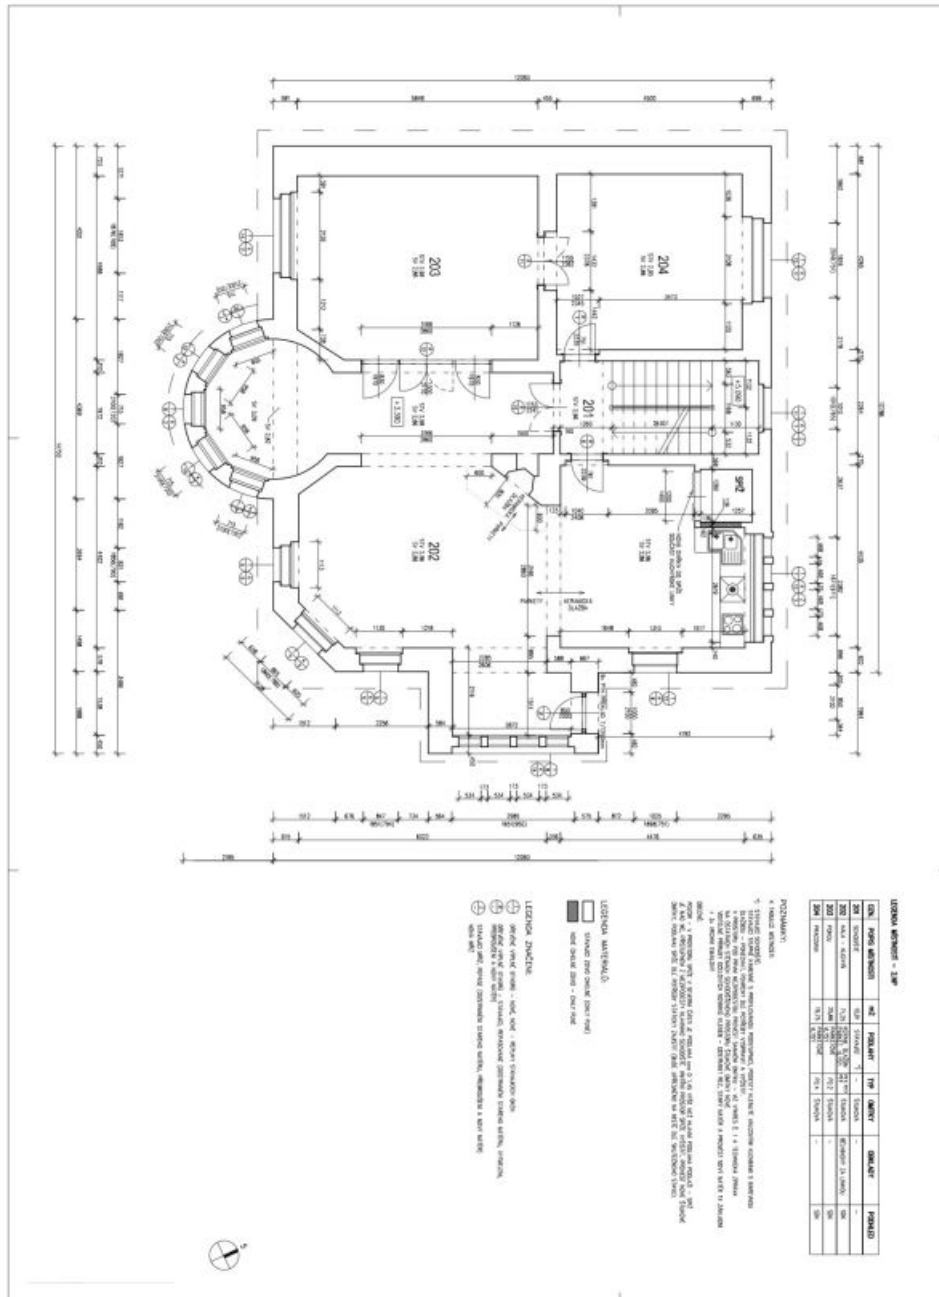

## House Five-bedroom (6+kk)

**Rented**250 m<sup>2</sup>, Prague 6, Dejvice, V Šáreckém údolí

Plot	3 221 m <sup>2</sup>
Foot print	87 m <sup>2</sup>
Garden	3 134 m <sup>2</sup>
Parking	Parking on the plot.
Cellar	-
Service price	Utilities are billed separately.
PENB	E
Reference number	103753
Available from	Immediately

The ground floor features a guest zone—a living room with a fully fitted kitchen and access to the **terrace**, a bedroom with built-in wardrobes, a bathroom (bathtub, walk-in shower, toilet), a utility area, a pantry, and an entrance hall. The mezzanine floor has a toilet and a second access to the house. The first floor offers a living room with a fully fitted open plan kitchen, and a master bedroom with an en-suite bathroom (walk-in shower, toilet) and a fitted **walk-in closet**. The second floor includes three bedrooms with built-in wardrobes and en-suite bathrooms (2x walk-in shower, toilet/bathtub, toilet). One of the bedrooms has a balcony and one an open **gallery** with a sleeping area.

## House Five-bedroom (6+kk)

250 m<sup>2</sup>, Prague 6, Dejvice, V Šáreckém údolí

Rented

# House Five-bedroom (6+kk)

250 m², Prague 6, Dejvice, V Šáreckém údolí

Rented