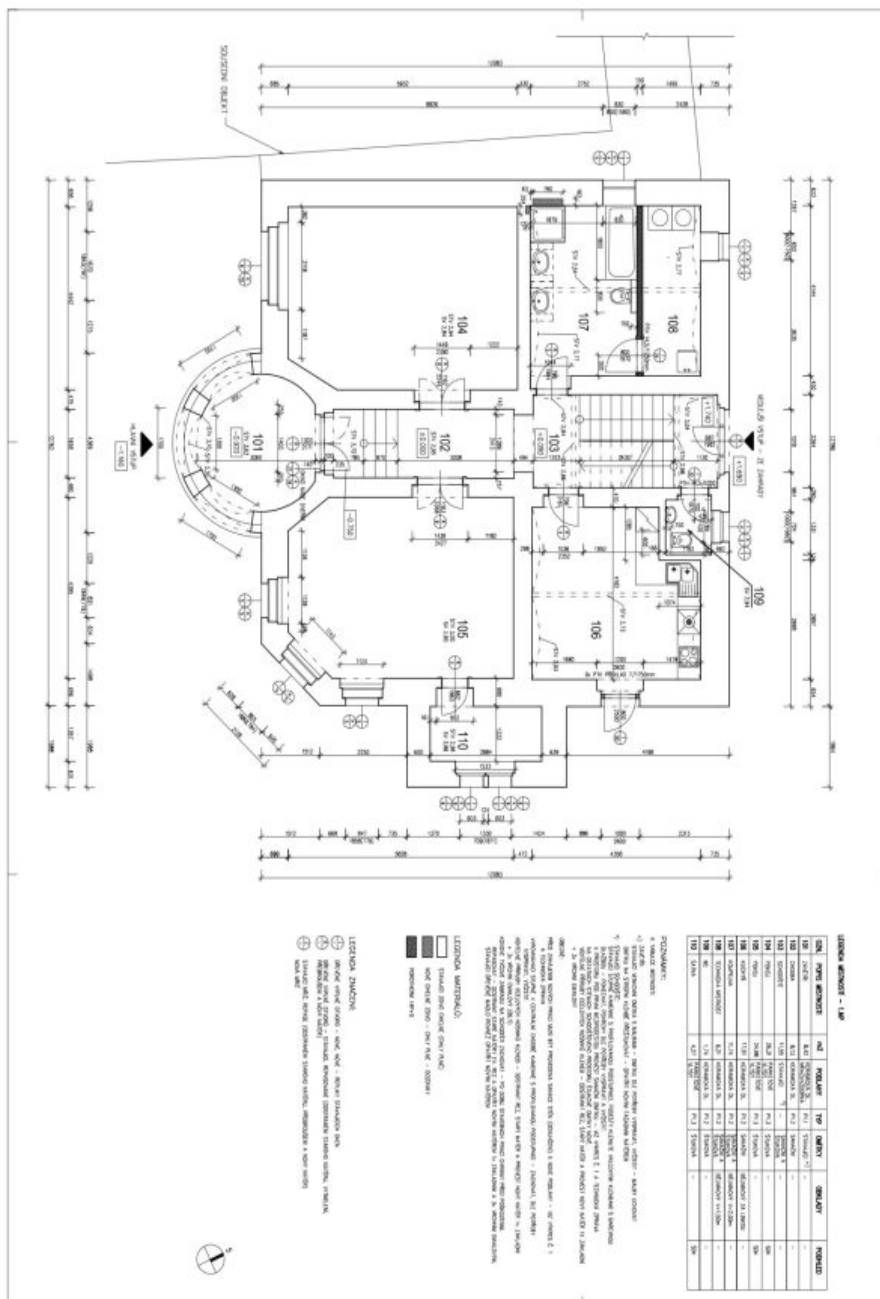

House Five-bedroom (6+kk)

Rented

250 m², Prague 6, Dejvice, V Šáreckém údolí

House Five-bedroom (6+kk)

Rented250 m², Prague 6, Dejvice, V Šáreckém údolí

Plot	3 221 m ²
Foot print	87 m ²
Garden	3 134 m ²
Parking	Parking on the plot.
Cellar	-
Service price	Utilities are billed separately.
Reference number	103753
Available from	Immediately

The ground floor features a guest zone—a living room with a fully fitted kitchen and access to the **terrace**, a bedroom with built-in wardrobes, a bathroom (bathtub, walk-in shower, toilet), a utility area, a pantry, and an entrance hall. The mezzanine floor has a toilet and a second access to the house. The first floor offers a living room with a fully fitted open plan kitchen, and a master bedroom with an en-suite bathroom (walk-in shower, toilet) and a fitted **walk-in closet**. The second floor includes three bedrooms with built-in wardrobes and en-suite bathrooms (2x walk-in shower, toilet/bathtub, toilet). One of the bedrooms has a balcony and one an open **gallery** with a sleeping area.

Hardwood floors, tiles, ample built-in storage, gas boiler, dishwasher, microwave oven, alarm. **Parking** on the plot for 5 cars.

House Five-bedroom (6+kk)

250 m², Prague 6, Dejvice, V Šáreckém údolí

Rented

House Five-bedroom (6+kk)

250 m², Prague 6, Dejvice, V Šáreckém údolí

Rented

House Five-bedroom (6+kk)

250 m², Prague 6, Dejvice, V Šáreckém údolí

Rented

House Five-bedroom (6+kk)

250 m², Prague 6, Dejvice, V Šáreckém údolí