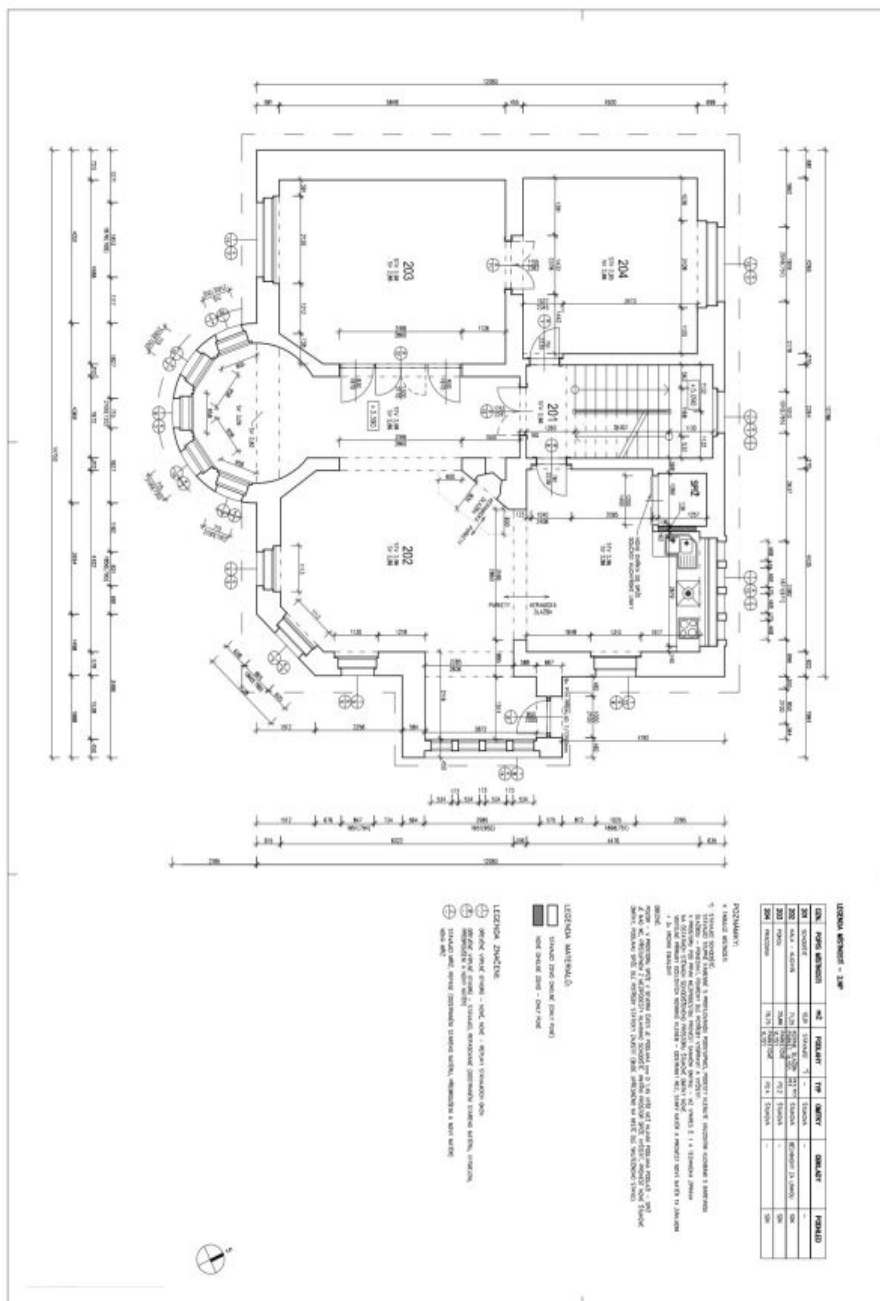

House Five-bedroom (6+kk)

Rented

250 m², Prague 6, Dejvice, V Šáreckém údolí

House Five-bedroom (6+kk)

Rented250 m², Prague 6, Dejvice, V Šáreckém údolí

Plot	3 221 m ²
Foot print	87 m ²
Garden	3 134 m ²
Parking	Parking on the plot.
Cellar	-
Service price	Utilities are billed separately.
Reference number	103753
Available from	Immediately

The ground floor features a guest zone—a living room with a fully fitted kitchen and access to the **terrace**, a bedroom with built-in wardrobes, a bathroom (bathtub, walk-in shower, toilet), a utility area, a pantry, and an entrance hall. The mezzanine floor has a toilet and a second access to the house. The first floor offers a living room with a fully fitted open plan kitchen, and a master bedroom with an en-suite bathroom (walk-in shower, toilet) and a fitted **walk-in closet**. The second floor includes three bedrooms with built-in wardrobes and en-suite bathrooms (2x walk-in shower, toilet/bathtub, toilet). One of the bedrooms has a balcony and one an open **gallery** with a sleeping area.

Hardwood floors, tiles, ample built-in storage, gas boiler, dishwasher, microwave oven, alarm. **Parking** on the plot for 5 cars.

House Five-bedroom (6+kk)

250 m², Prague 6, Dejvice, V Šáreckém údolí

Rented

House Five-bedroom (6+kk)

250 m², Prague 6, Dejvice, V Šáreckém údolí

Rented

House Five-bedroom (6+kk)

250 m², Prague 6, Dejvice, V Šáreckém údolí

Rented

House Five-bedroom (6+kk)

250 m², Prague 6, Dejvice, V Šáreckém údolí