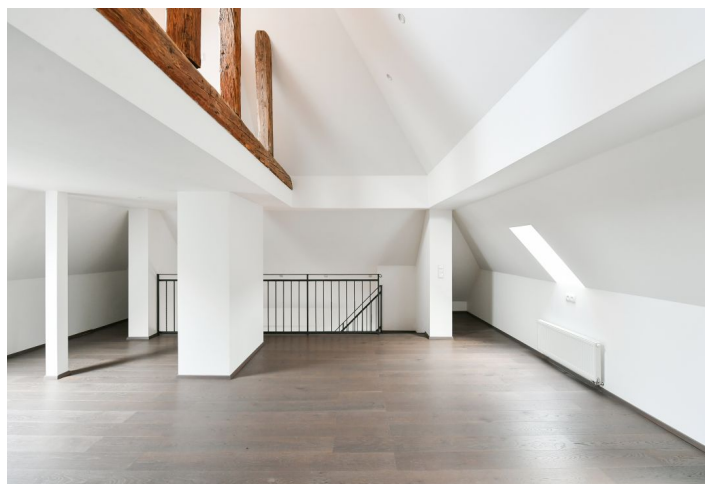

House Five-bedroom (6+kk)

Rented

250 m², Praha 6, Dejvice, V Šáreckém údolí