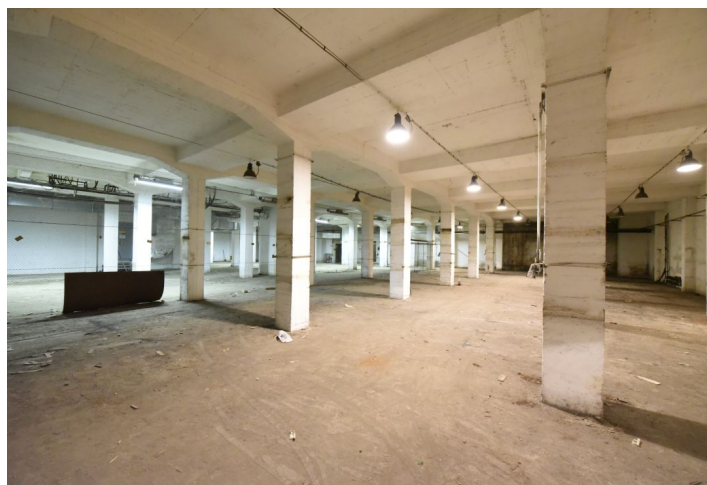

Warehouse space

6 000 m², Kladno, Kladno, Na Valmetce

Ask for price

Warehouse space

6 000 m², Kladno, Kladno, Na Valmetce

Ask for price

Total area	6 000 m ²
Available area for rent	6 000 m ²
Min. area	550 m ²
Ceiling height	—
Floor loading capacity	5 t/m ²
Column grid structure	—
Structure	Reinforced concrete structure
PENB	G
Reference number	104033

550 sq.m. of industrial and warehouse space for lease in the industrial zone Kladno - East. The space can be combined into larger units up to a total size of 6,000 sq.m. The halls have cranes with different load capacities from 5 to 80 tons. Offices and sanitary facilities are available in the administrative part of the building. The premises are suitable for production and storage.

Location:

The hall is located in the industrial zone Kladno - East. Possibility of connection to the railway network via own local siding.

Facilities and services:

- Doorman, security, fire safety.
- Parking available on own land

Production/warehouse facilities:

- Access for trucks with possible entrance to the hall
- Floor load capacity 5 t/sq.m.
- Heating by hot water pipes with separate regulation and metering
- Sufficient electricity supply