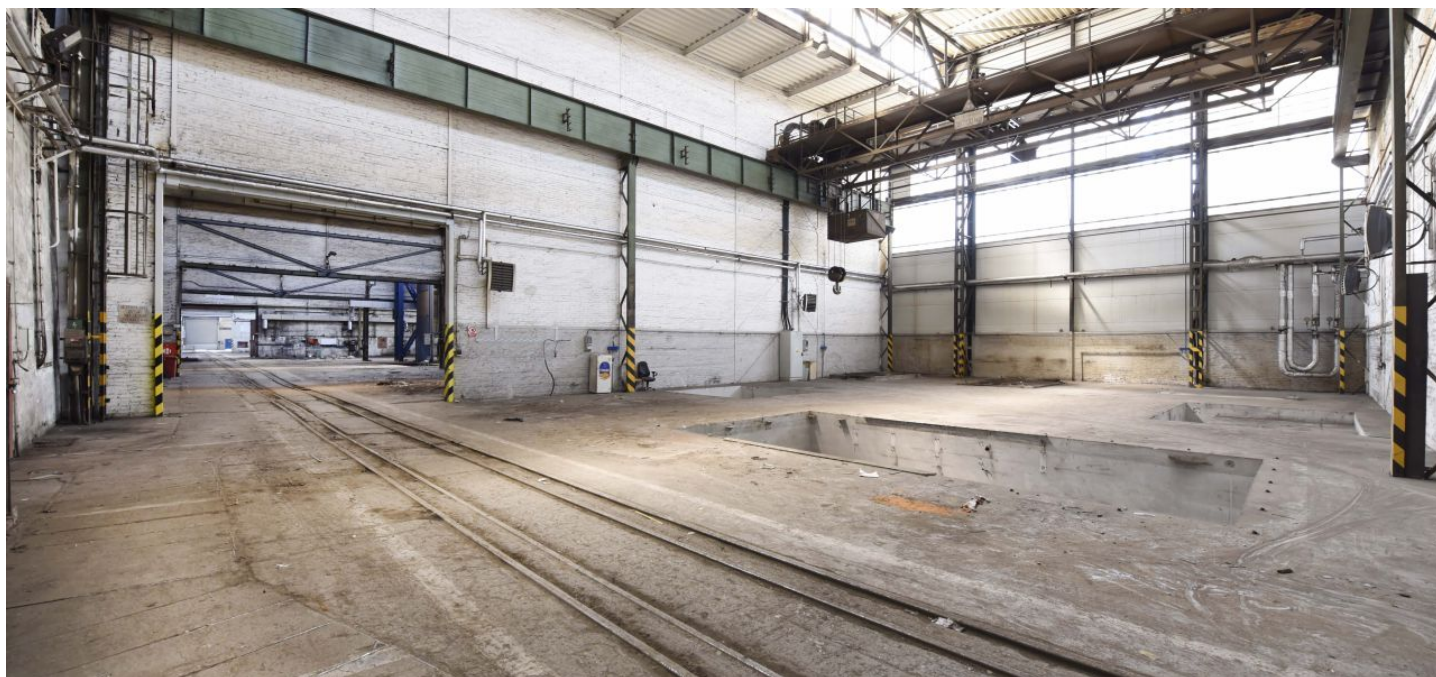

Warehouse space

6 000 m², Kladno, Kladno, Na Valmetce

Ask for price

Warehouse space

6 000 m², Kladno, Kladno, Na Valmetce

Ask for price

Total area	6 000 m ²
Available area for rent	6 000 m ²
Min. area	550 m ²
Ceiling height	—
Floor loading capacity	5 t/m ²
Column grid structure	—
Structure	Reinforced concrete structure
PENB	G
Reference number	104033

550 sq.m. of industrial and warehouse space for lease in the industrial zone Kladno - East. The space can be combined into larger units up to a total size of 6,000 sq.m. The halls have cranes with different load capacities from 5 to 80 tons. Offices and sanitary facilities are available in the administrative part of the building. The premises are suitable for production and storage.

Location:

The hall is located in the industrial zone Kladno - East. Possibility of connection to the railway network via own local siding.

Facilities and services:

- Doorman, security, fire safety.
- Parking available on own land

Production/warehouse facilities:

- Access for trucks with possible entrance to the hall
- Floor load capacity 5 t/sq.m.
- Heating by hot water pipes with separate regulation and metering
- Sufficient electricity supply