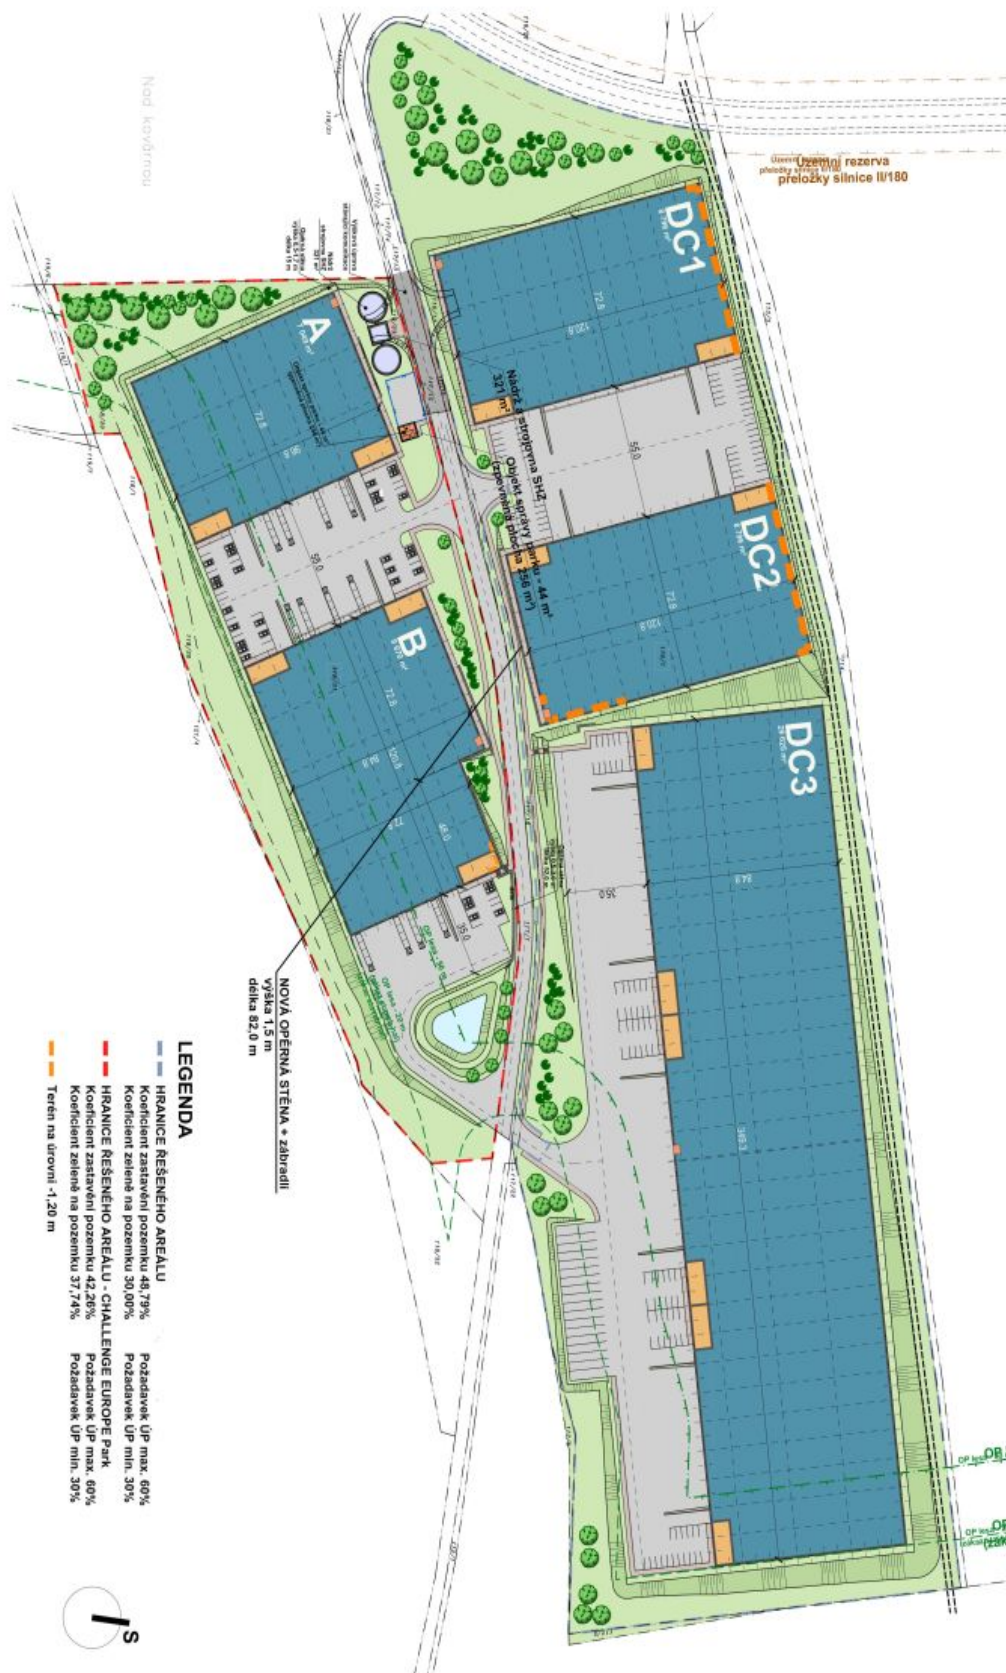

Warehouse space

29 469 m², Plzeň-sever, Myslinka, Myslinka

Ask for price