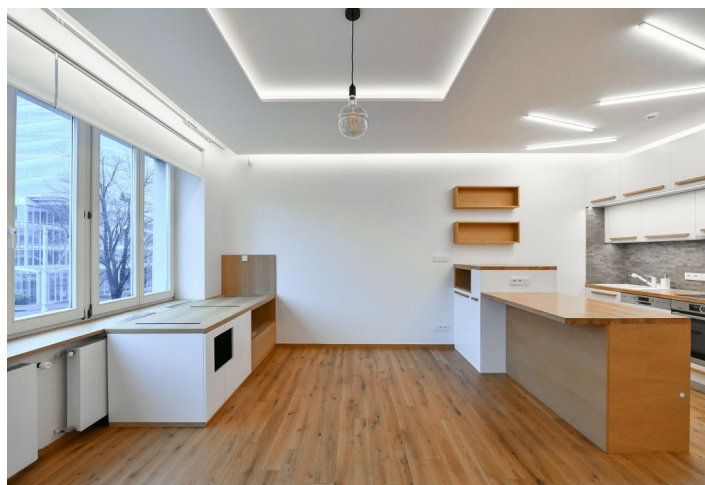

Apartment Three-bedroom (4+kk)

Rented

96 m², Prague 6, Bubeneč, Rooseveltova