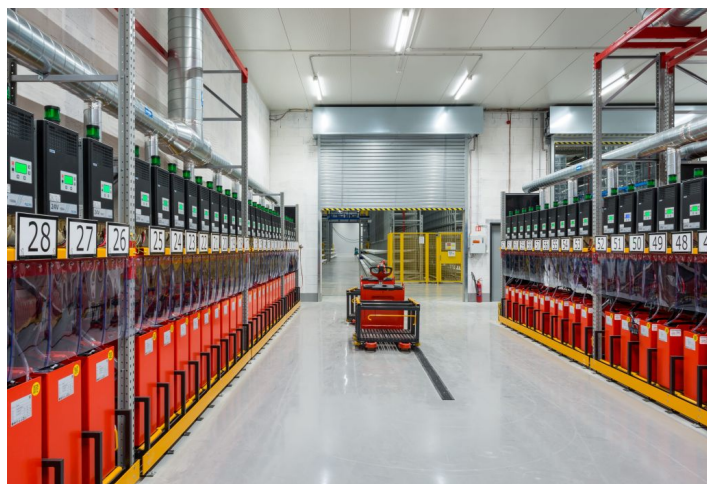

Warehouse space

19 134 m², Mělník, Kozomín, Kozomín

Ask for price