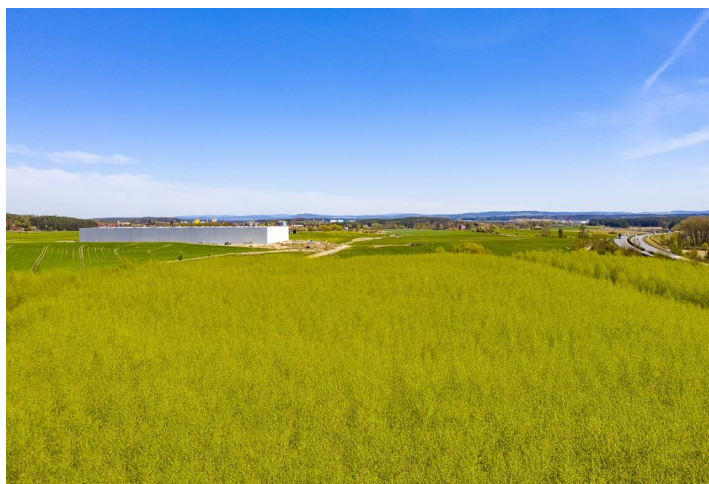

Industrial space

20 898 m², Plzeň-sever, Blatnice, Blatnice

Ask for price