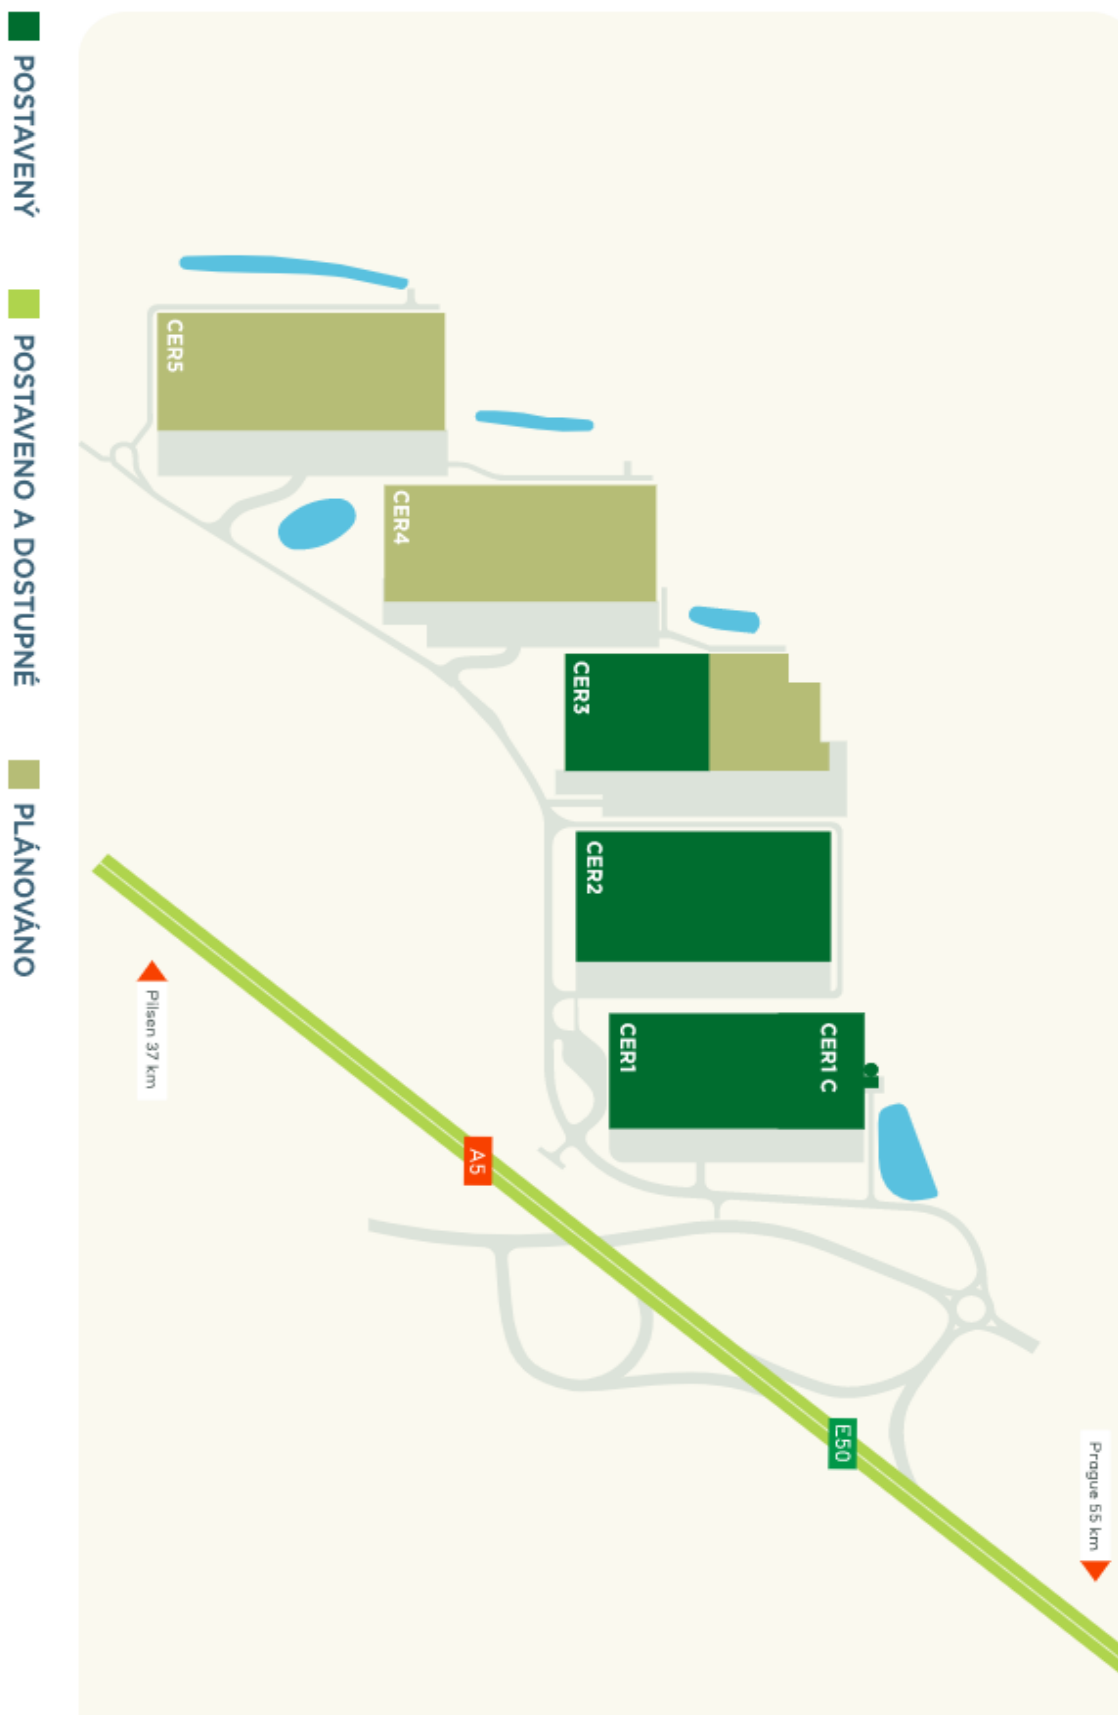

Warehouse space

Ask for price

20 954 m², Beroun, Cerhovice, Plzeňská