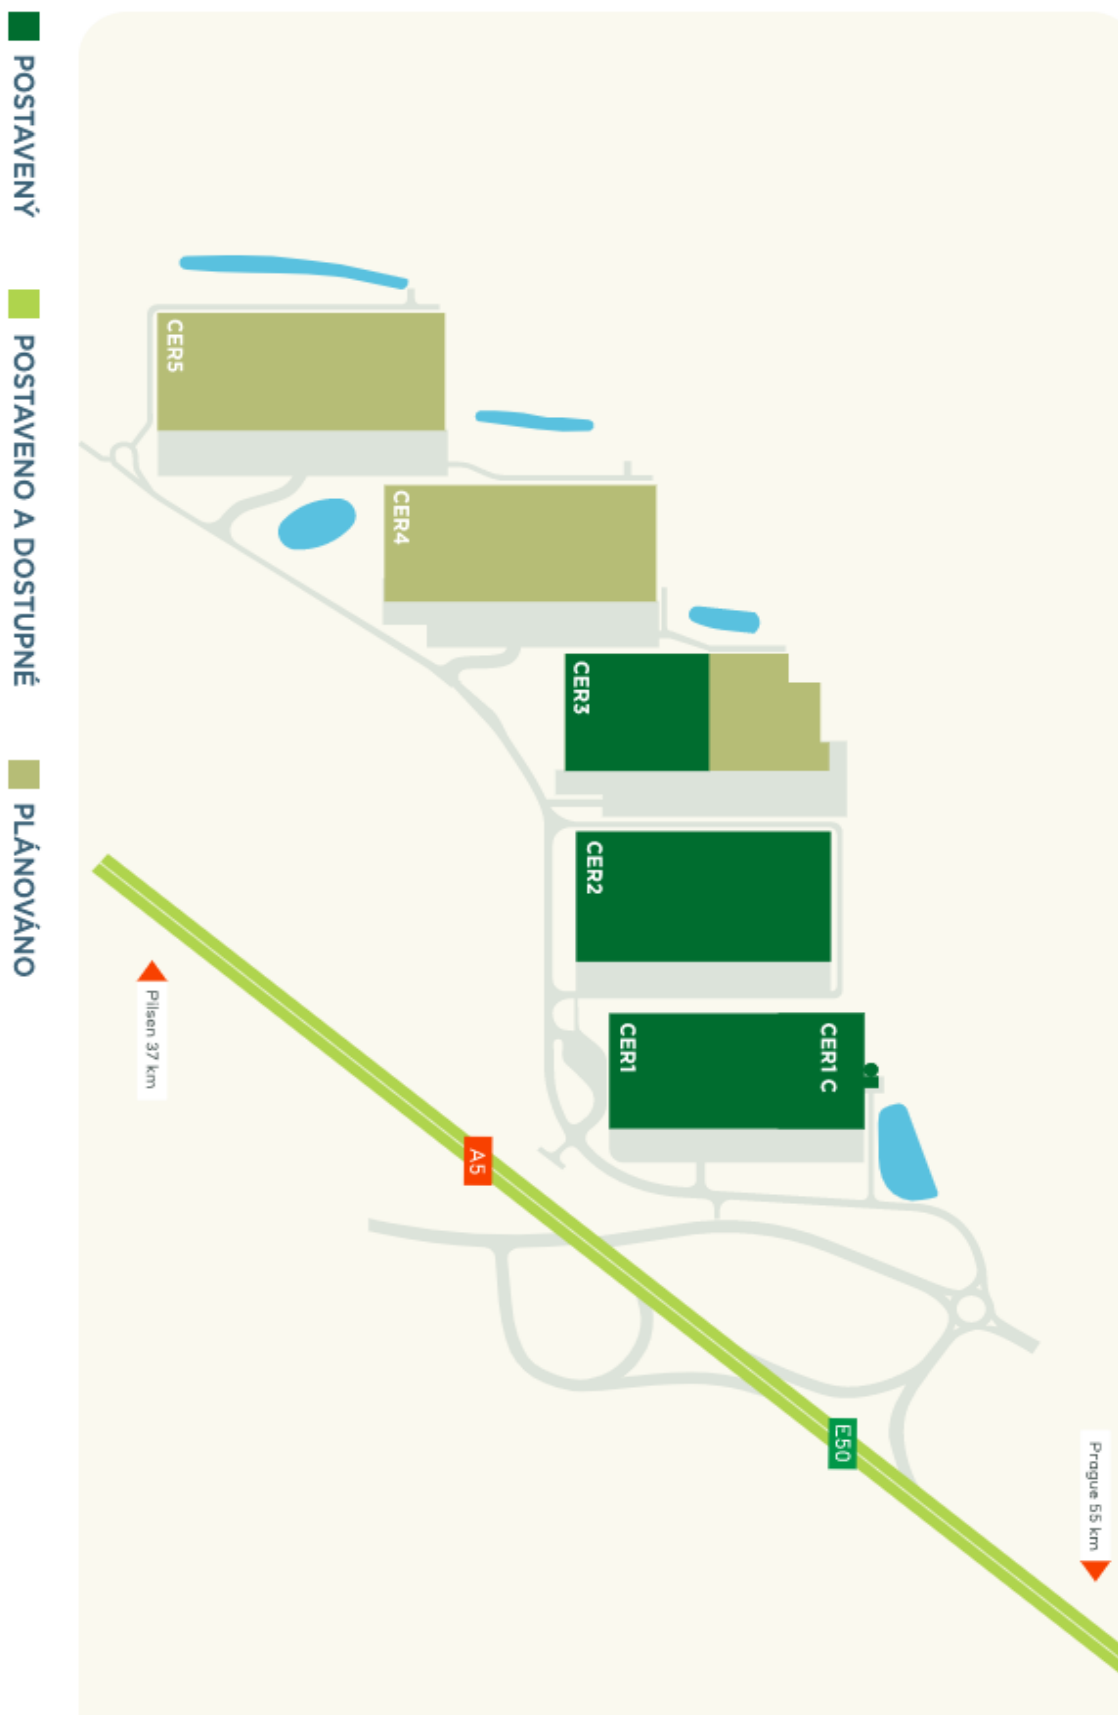

Location:

Central location on the E50/D5 motorway between Prague (50 km) and Plzeň (40 km). Ideal for logistics, supply chains and light manufacturing. Strategic location and direct motorway access for rapid deliveries to wholesalers, retailers and end-consumers. Large-scale facilities and available land for expansion.

Office:

- Turn key office
- Clear height 2,75m
- Air-conditioning
- External blinds

Lessee pays no commission.

Warehouse space

20 954 m², Beroun, Cerhovice, Plzeňská

Ask for price

Warehouse space

Ask for price

20 954 m², Beroun, Cerhovice, Plzeňská

Warehouse space

Ask for price

20 954 m², Beroun, Cerhovice, Plzeňská

■ POSTAVENO

■ BUILT & AVAILABLE

■ PLÁNOVÁNO

Warehouse space

20 954 m², Beroun, Cerhovice, Plzeňská

Ask for price

 Built

 Built - available

 Planned