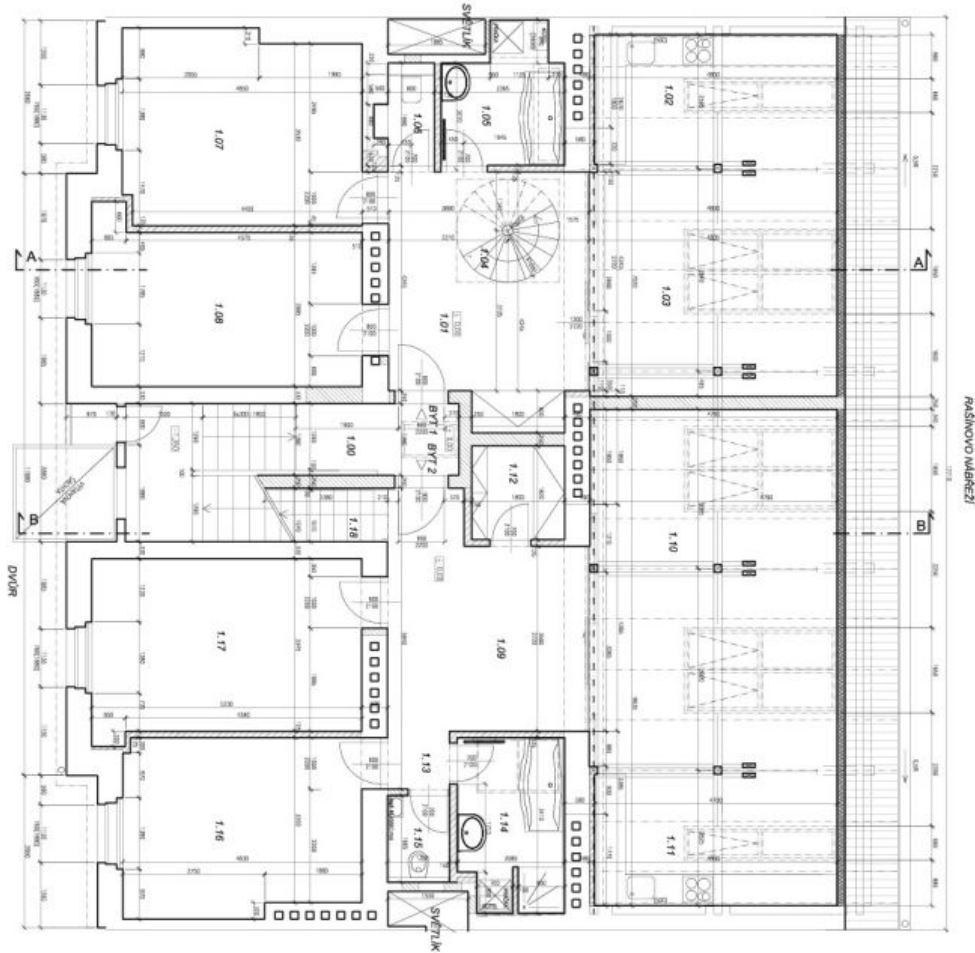

Apartment Two-bedroom (3+kk)

114 m², Prague 2, Nové Město, Rašínovo nábřeží

Rented

LEGENDA MÍSTNOSTÍ:

Číslo místnosti	Název místnosti	Plocha (m²)
1.01	HALA	16,23
1.02	TERASA	11,29
1.03	LODŽIE	20,40
1.04	KUCHYŇKA	5,72
1.05	KUCHYŇKA	1,78
1.06	KUCHYŇKA	18,20
1.07	OBÝVAJKA	30,24
1.08	OBÝVAJKA	16,23
1.09	OBÝVAJKA	16,23
1.10	OBÝVAJKA	11,29
1.11	OBÝVAJKA	11,29
1.12	KUCHYŇKA	3,20
1.13	KUCHYŇKA	4,78
1.14	KUCHYŇKA	2,02
1.15	KUCHYŇKA	14,42
1.16	KUCHYŇKA	17,27
1.17	KUCHYŇKA	2,16
1.18	KUCHYŇKA	10,80

LEGENDA KONSTRUKCÍ:

	STĚNA ZE VNĚJŠÍ STRANY
	STĚNA ZE VNĚJŠÍ STRANY
	STĚNA ZE VNĚJŠÍ STRANY
	STĚNA ZE VNĚJŠÍ STRANY
	STĚNA ZE VNĚJŠÍ STRANY
	STĚNA ZE VNĚJŠÍ STRANY

POZNÁMKY: