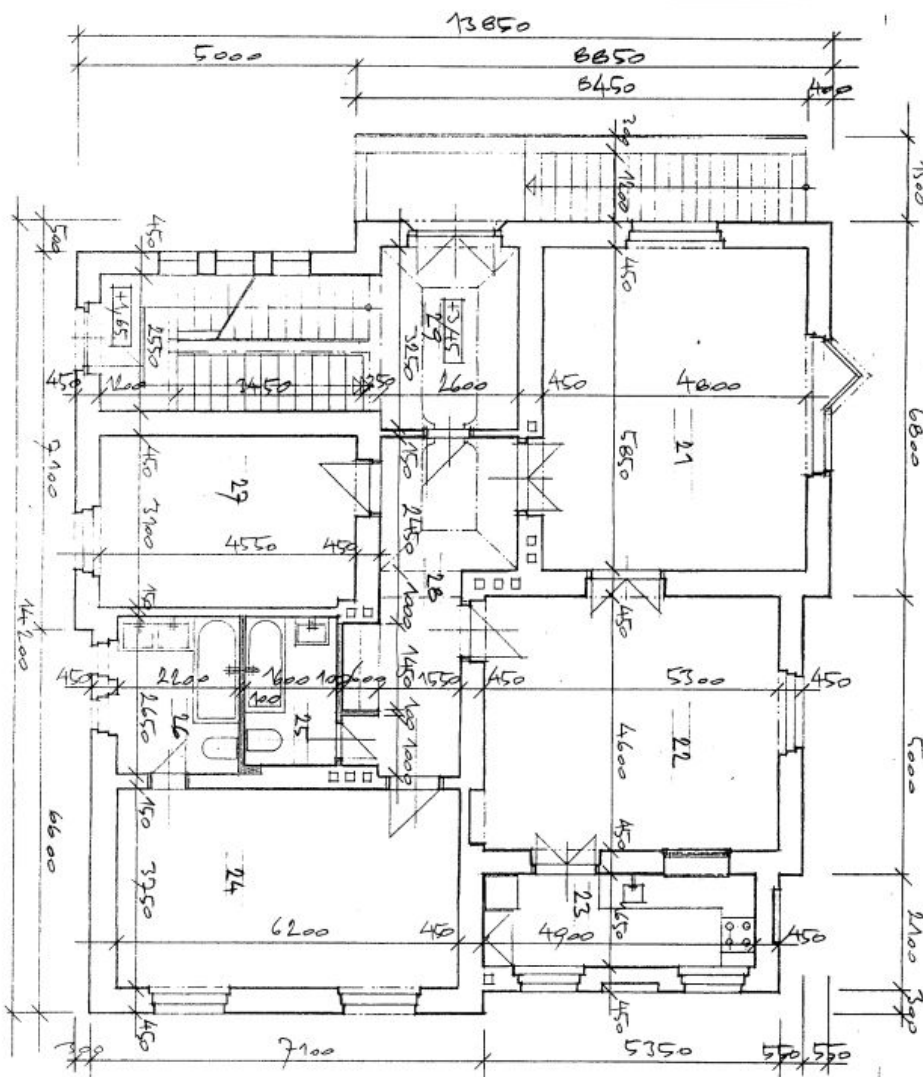

The interior includes master bedroom with an en-suite bathroom (massage tub, bidet, toilet), second bedroom, a large living room, a formal dining room (or third bedroom), a fully fitted kitchen, shower bathroom with toilet, and entrance hall.

* Area of the unit according to the Civil Code. The area consists of the sum total area of the entire unit bounded by perimeter walls.

Apartment Three-bedroom (4+1)

Rented

128 m², Praha 10, Vinohrady, Hradešinská

Číslo	Název: detail interiéru
21	Obývací pokoj
22	Jedlína
23	Kuchynka
24	Lobnice
25	Koupena
26	Koupena
27	Lobnice
28	Chodba
29	Schodištní hala

Vypracoval	Ing. Vladislav Adamiec
Stavba	Hradešinská 977/5, Praha 10 - Rekonstrukce
Stavebník	Ing. Jiří Mašát, Slezská 98, Praha 3
Výkres	Půdorys 1, n. p., 1:100