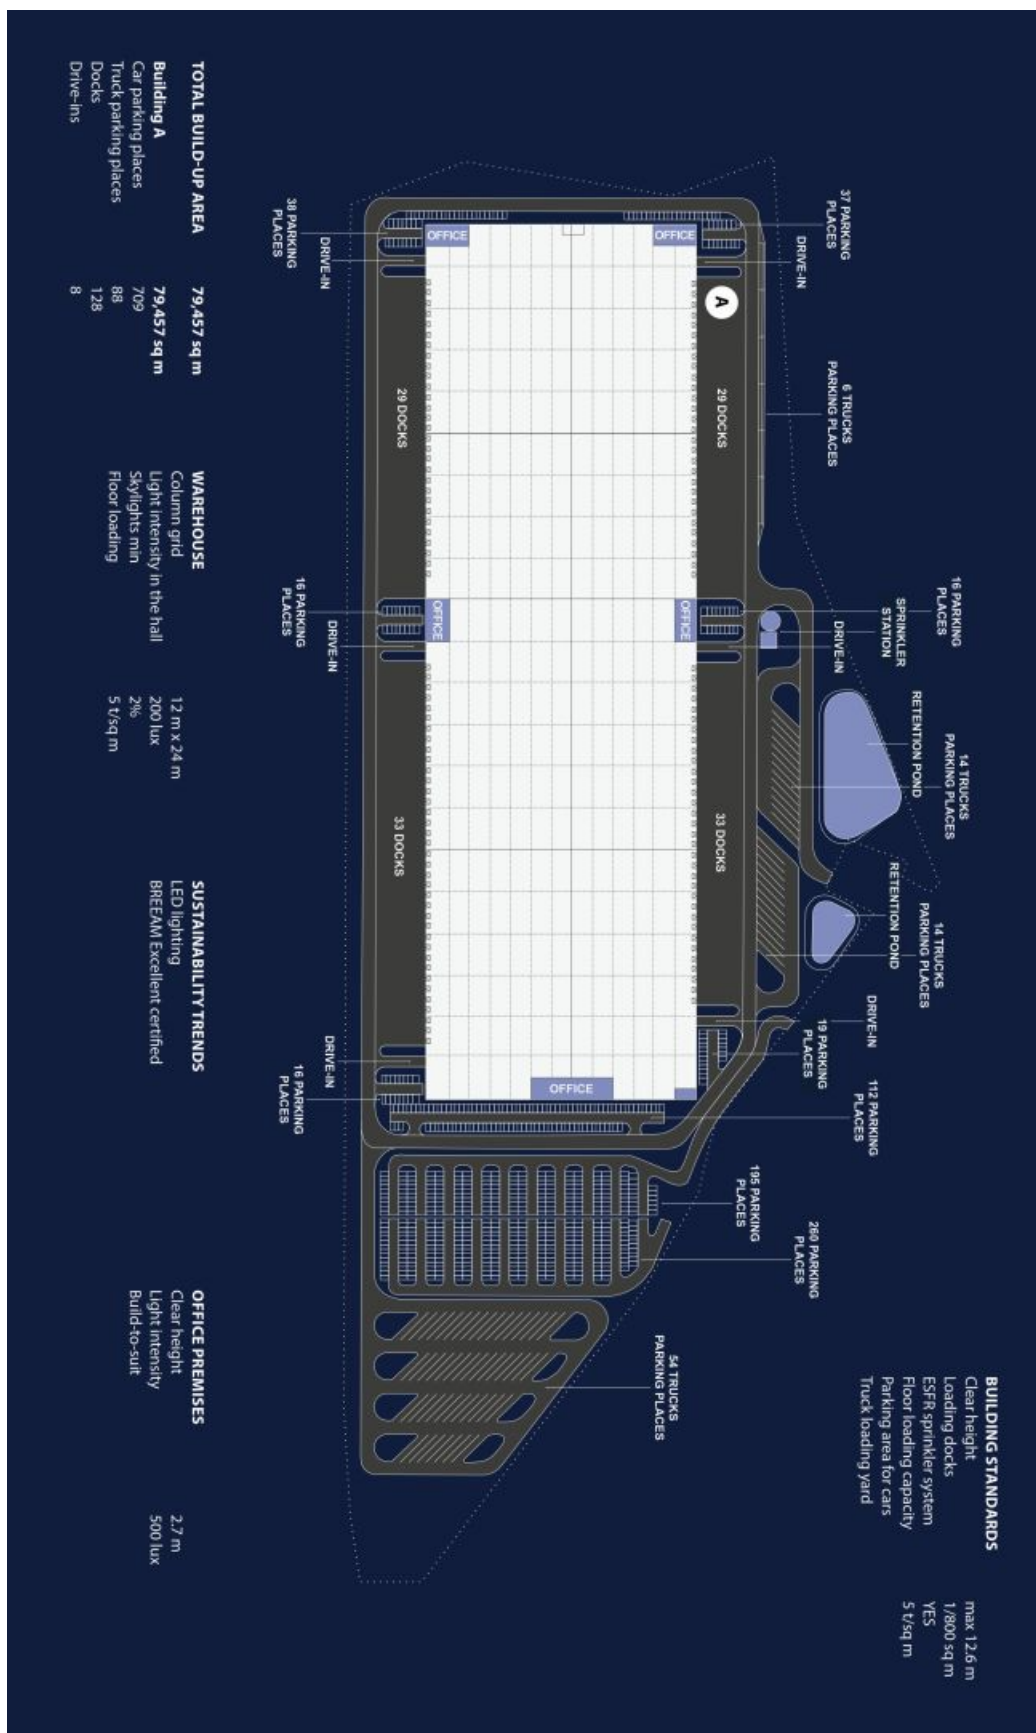

Warehouse space

18 200 m², Cheb, Okrouhlá

Ask for price

Warehouse space

18 200 m², Cheb, Okrouhlá

Ask for price

Total area	18 200 m ²
Available area for rent	18 200 m ²
Ceiling height	12.6 m
Floor loading capacity	5 t/m ²
Column grid structure	—
Structure	Reinforced concrete structure
PENB	G
Reference number	104825

Storage/Industrial space:

- Drive-in
- Floor loading capacity 5 t/sqm
- Clear height 12,6 m
- Loading docks
- Column grid structure 12x24 m
- 200 Lux LED lighting
- ESFR sprinkler system
- BREEAM excelent certified

Office:

- Build-to-suit
- Light intensity 500 Lux
- Clear height 2,7 m
- Air-conditioning

Lessee pays no commission.

Warehouse space

18 200 m², Cheb, Okrouhlá

Ask for price

Warehouse space

18 200 m², Cheb, Okrouhlá

Ask for price

TOTAL BUILD-UP AREA
79,457 sq m
Building A
 Car parking places 709
 Truck parking places 88
 Docks 128
 Drive-ins 8

WAREHOUSE
 Column grid
 Light intensity in the hall
 Skylights min
 Floor loading
 12 m x 24 m
 200 lux
 2%
 5 t/sq m