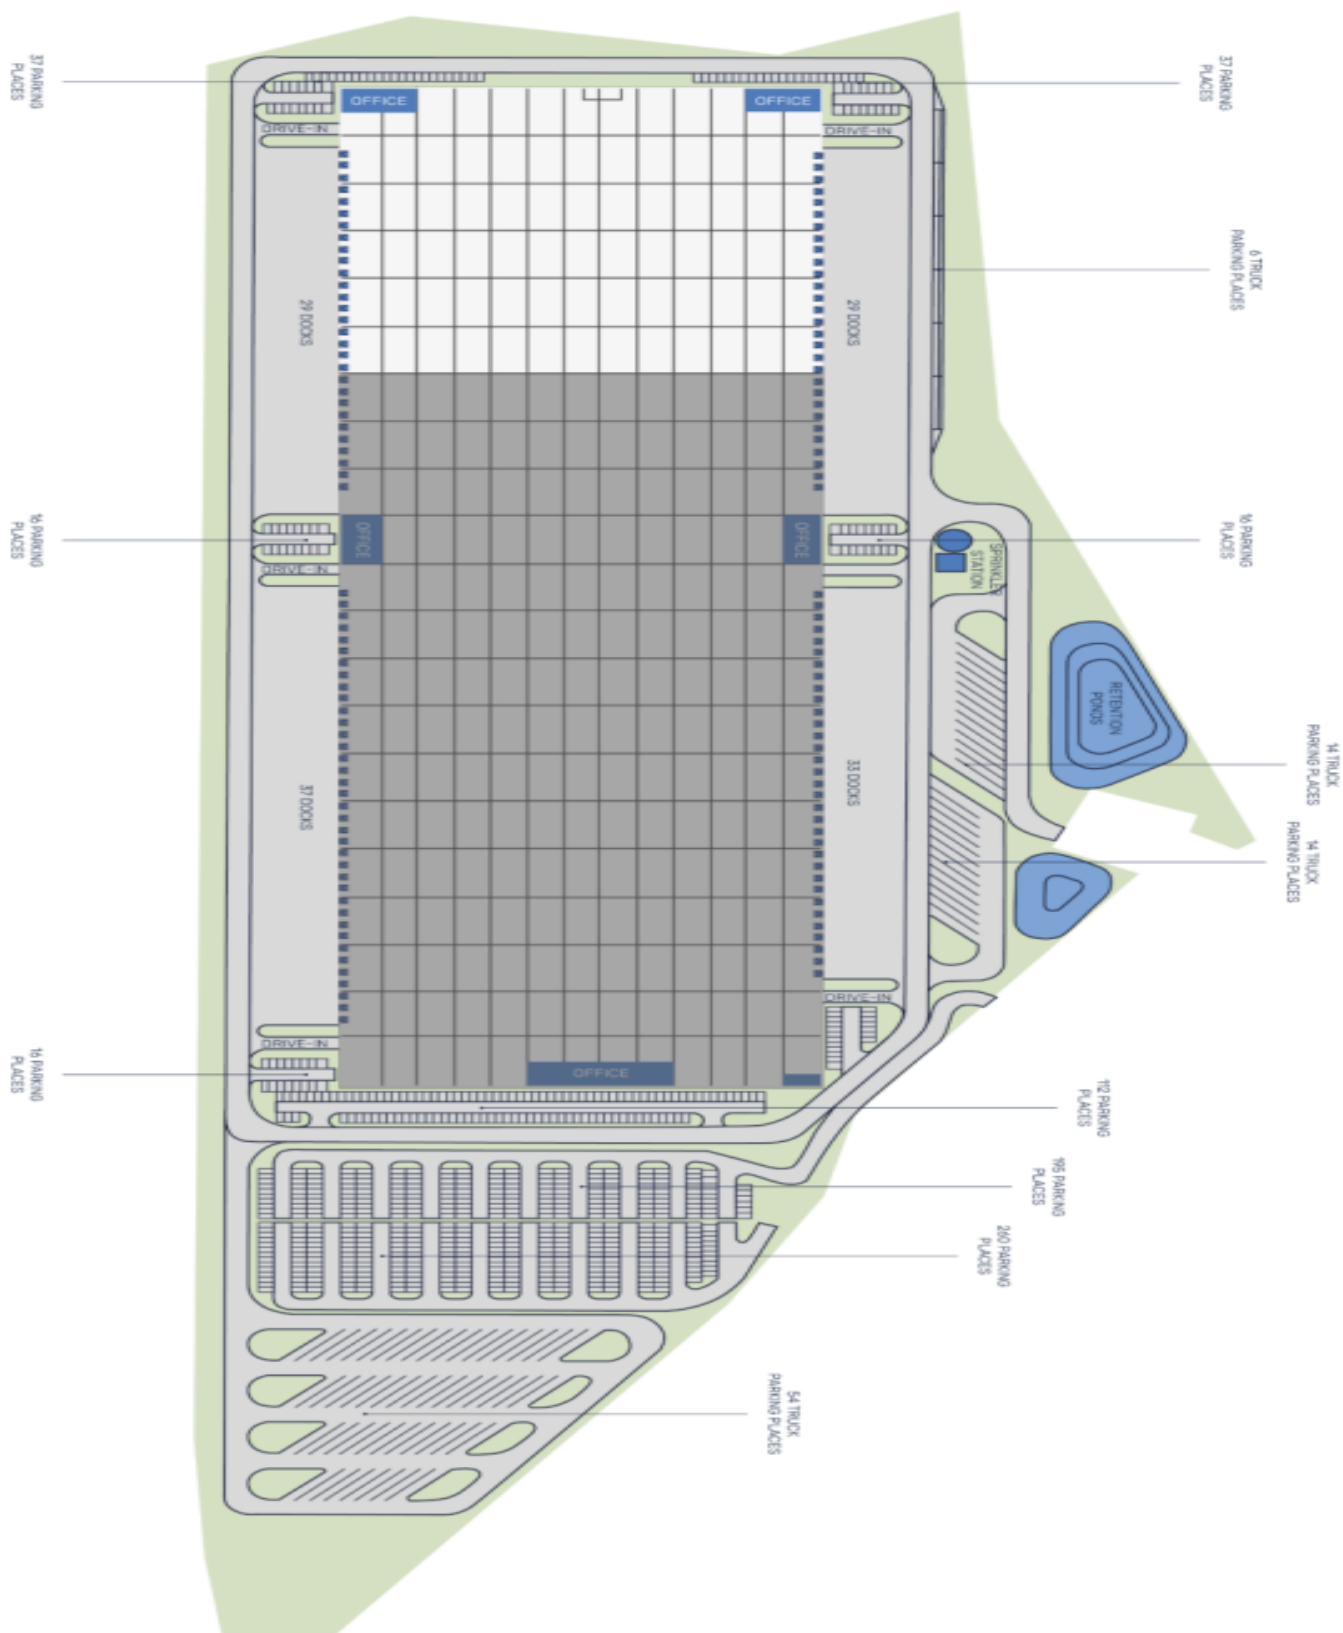

Warehouse space

18 200 m², Cheb, Okrouhlá

Ask for price

Warehouse space

18 200 m², Cheb, Okrouhlá

Ask for price

Total area	18 200 m ²
Available area for rent	18 200 m ²
Ceiling height	12.6 m
Floor loading capacity	5 t/m ²
Column grid structure	—
Structure	Reinforced concrete structure
PENB	G
Reference number	104825

Storage/Industrial space:

- Drive-in
- Floor loading capacity 5 t/sqm
- Clear height 12,6 m
- Loading docks
- Column grid structure 12x24 m
- 200 Lux LED lighting
- ESFR sprinkler system
- BREEAM excelent certified

Office:

- Build-to-suit
- Light intensity 500 Lux
- Clear height 2,7 m
- Air-conditioning

Lessee pays no commission.

Warehouse space

18 200 m², Cheb, Okrouhlá

Ask for price

Warehouse space

18 200 m², Cheb, Okrouhlá

Ask for price

TOTAL BUILD-UP AREA
79,457 sq m
Building A
 Car parking places 709
 Truck parking places 88
 Docks 128
 Drive-ins 8

WAREHOUSE
 Column grid
 Light intensity in the hall
 Skylights min
 Floor loading
 12 m x 24 m
 200 lux
 2%
 5 t/sq m