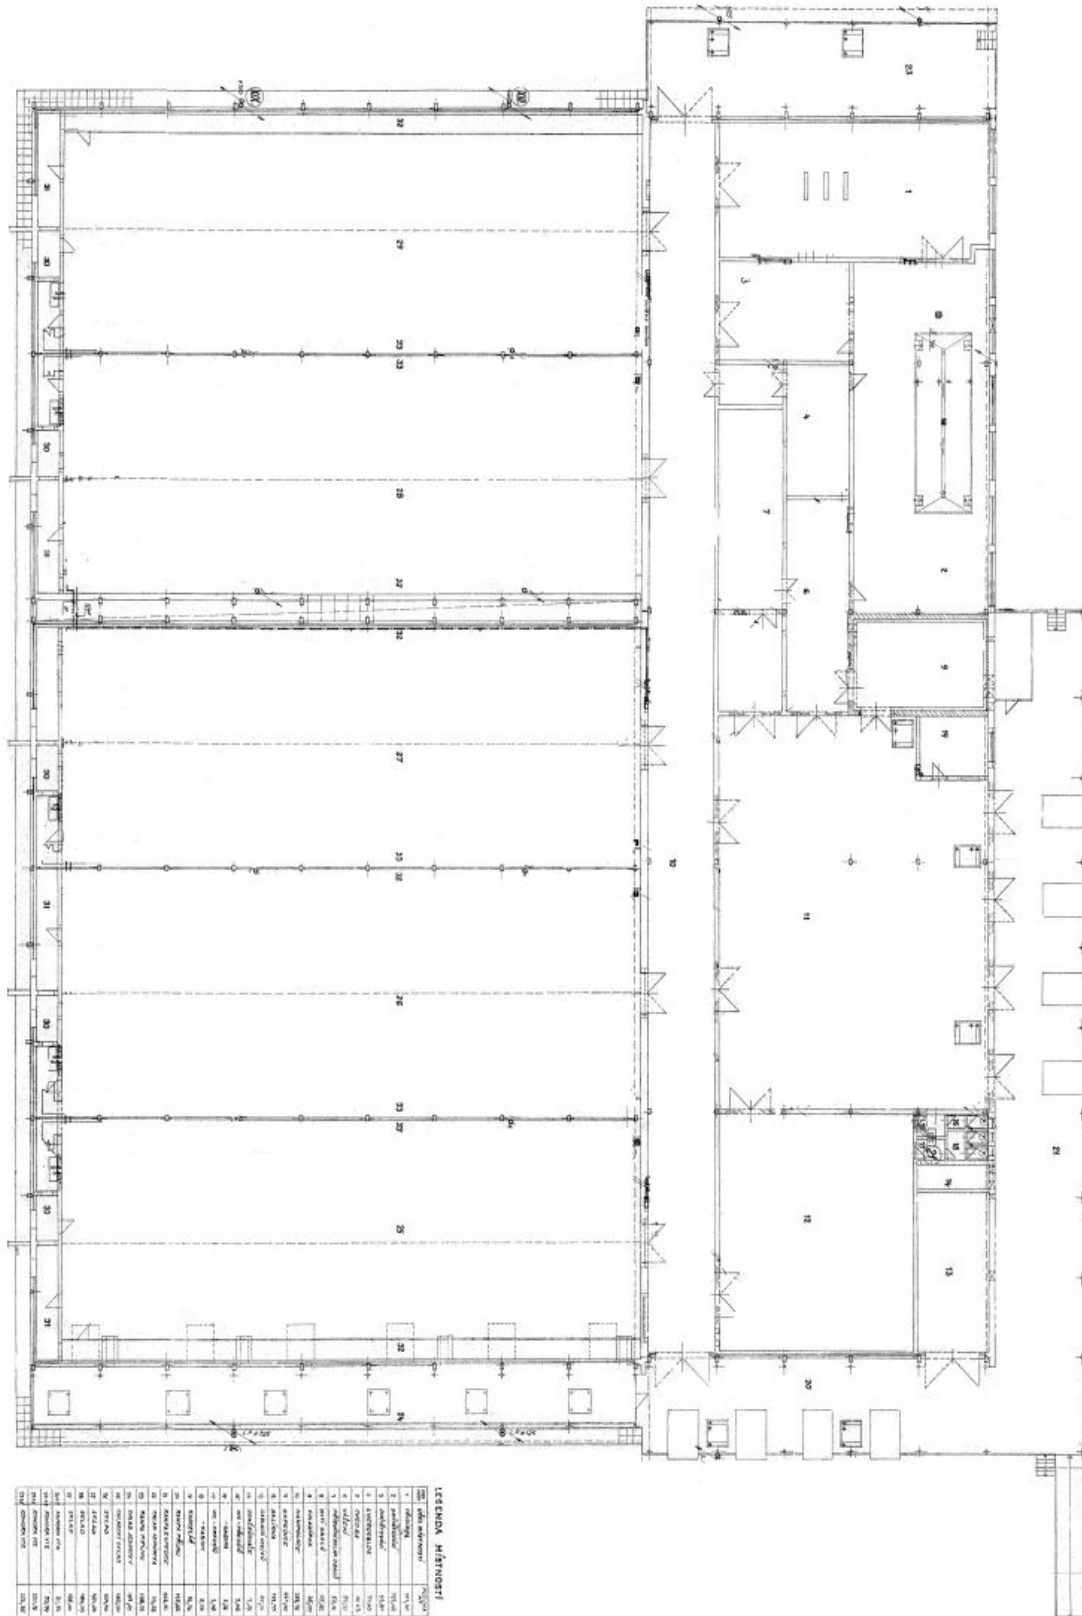

Warehouse space

5 000 m², Most, Korozluky

Ask for price

Warehouse space

5 000 m², Most, Korozluky

Ask for price

Total area	5 000 m ²
Available area for rent	5 000 m ²
Ceiling height	—
Floor loading capacity	—
Column grid structure	—
Structure	Steel structure
PENB	G
Reference number	105303

In the industrial zone near the town of Most we offer warehouse and production space for lease in a hall with a total size of about 5,000 sq.m. The hall is now divided into sections from approx. 200 sq.m. to 1,500 sq.m. The individual sections can be rented separately, according to the needs of the interested party. The premises are suitable for light production, warehousing, logistics, service etc. The area is undergoing revitalization - installation of a photovoltaic power plant with an expected completion date of August 2024.

- 5 m clear height.
- photovoltaic power plant
- the hall is not heated, heating can be arranged according to the needs of the tenant

Tenant does not pay commission.

Warehouse space

5 000 m², Most, Korozluky

Ask for price

Warehouse space

5 000 m², Most, Korozluky

Ask for price