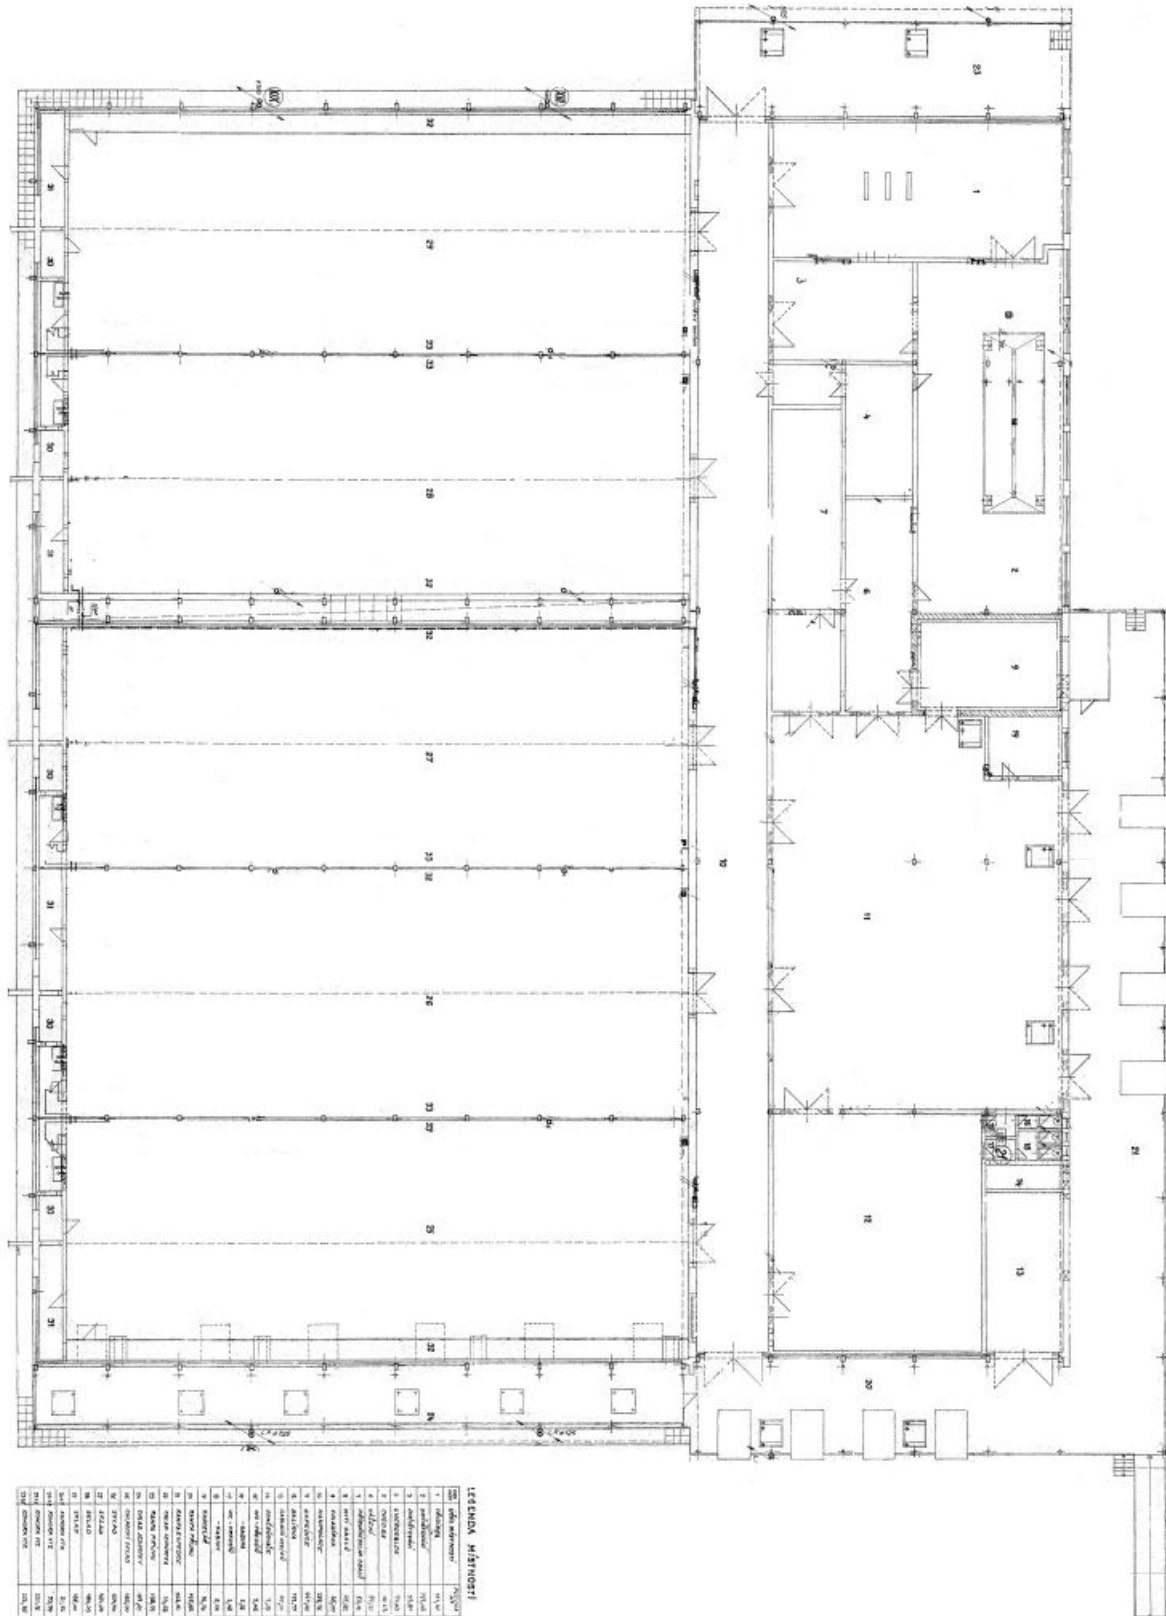

Warehouse space

5 000 m², Most, Korozluky

Ask for price