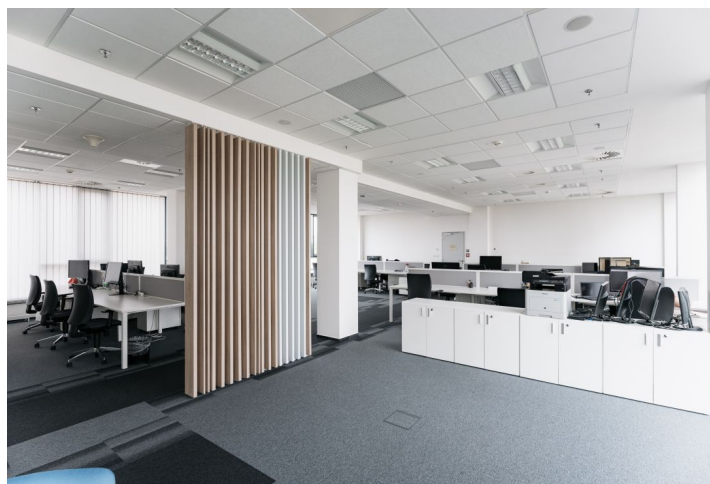

Office space

Rented

Prague 4, Michle, Jihlavská