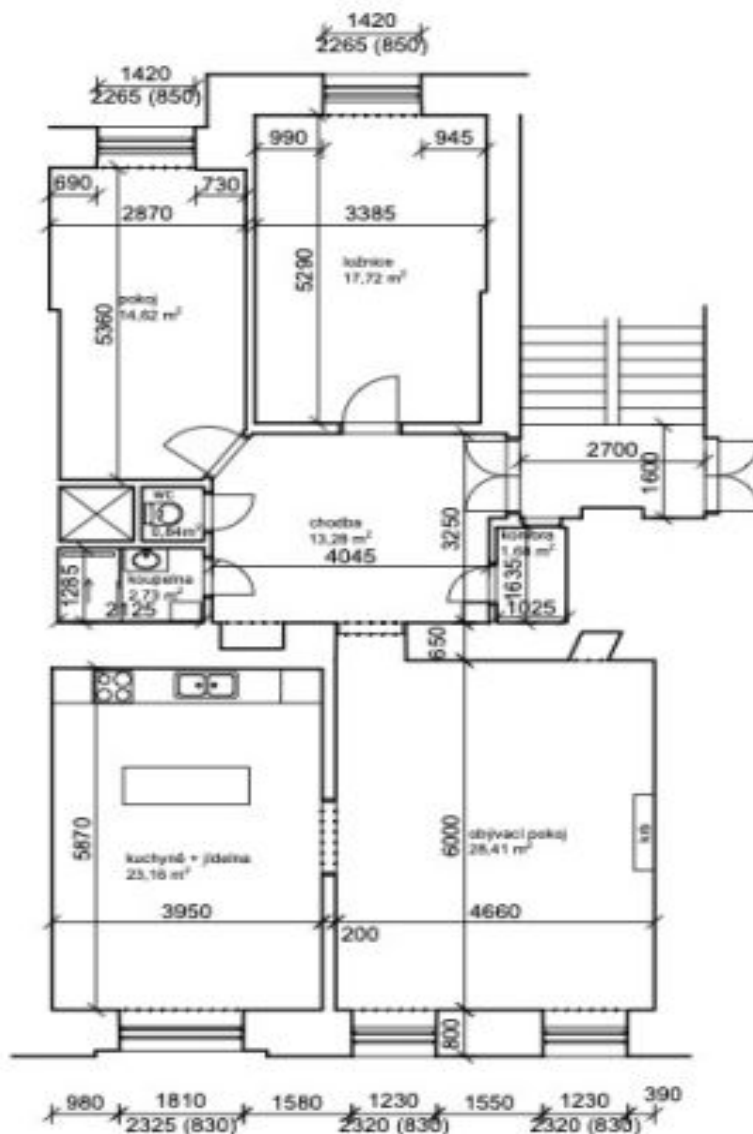

Apartment Two-bedroom (3+1)

Sold

109 m², Prague 2, Vinohrady

Apartment Two-bedroom (3+1)

Sold

109 m², Prague 2, Vinohrady

Total area	109 m ²
Parking	-
Cellar	-
PENB	G
Reference number	106112

* Size of the unit according to the Housing Act.
The area consists of the sum total of the internal area of every room.

The floor area of the apartment is divided into a refined living room with a **fireplace** that leads to a kitchen with a dining area, 2 bedrooms, a bathroom, a separate toilet, and a closet. All rooms are accessible from the central entrance hall. The living room faces **south**, while the bedroom faces **north** onto the **courtyard**.

The interior was **completely renovated** (including new wiring) in December 2023. Windows are **wooden casement**; floors in the rooms are **refurbished parquet**; the hall has large-format designer tiles. The kitchen with **marble worktops** is equipped with Gorenje appliances. Heating is provided by a new gas boiler. The building is nicely maintained and has a **modern elevator** that stops at the mezzanine level.

Floor area 108.9 m².

Apartment Two-bedroom (3+1)

Sold

109 m², Prague 2, Vinohrady

Praha 2 - Vinohrady
Plocha celkem: 102,44 m²
Měřítko: 1:100