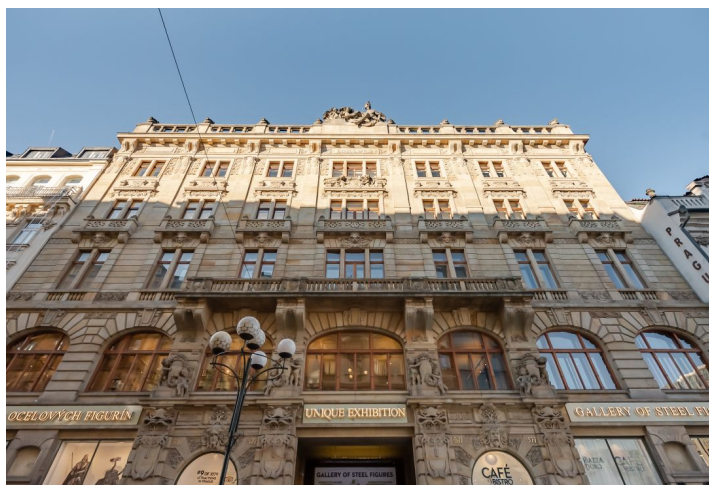

Office space

Prague 1, Staré Město, 28. října

Rented