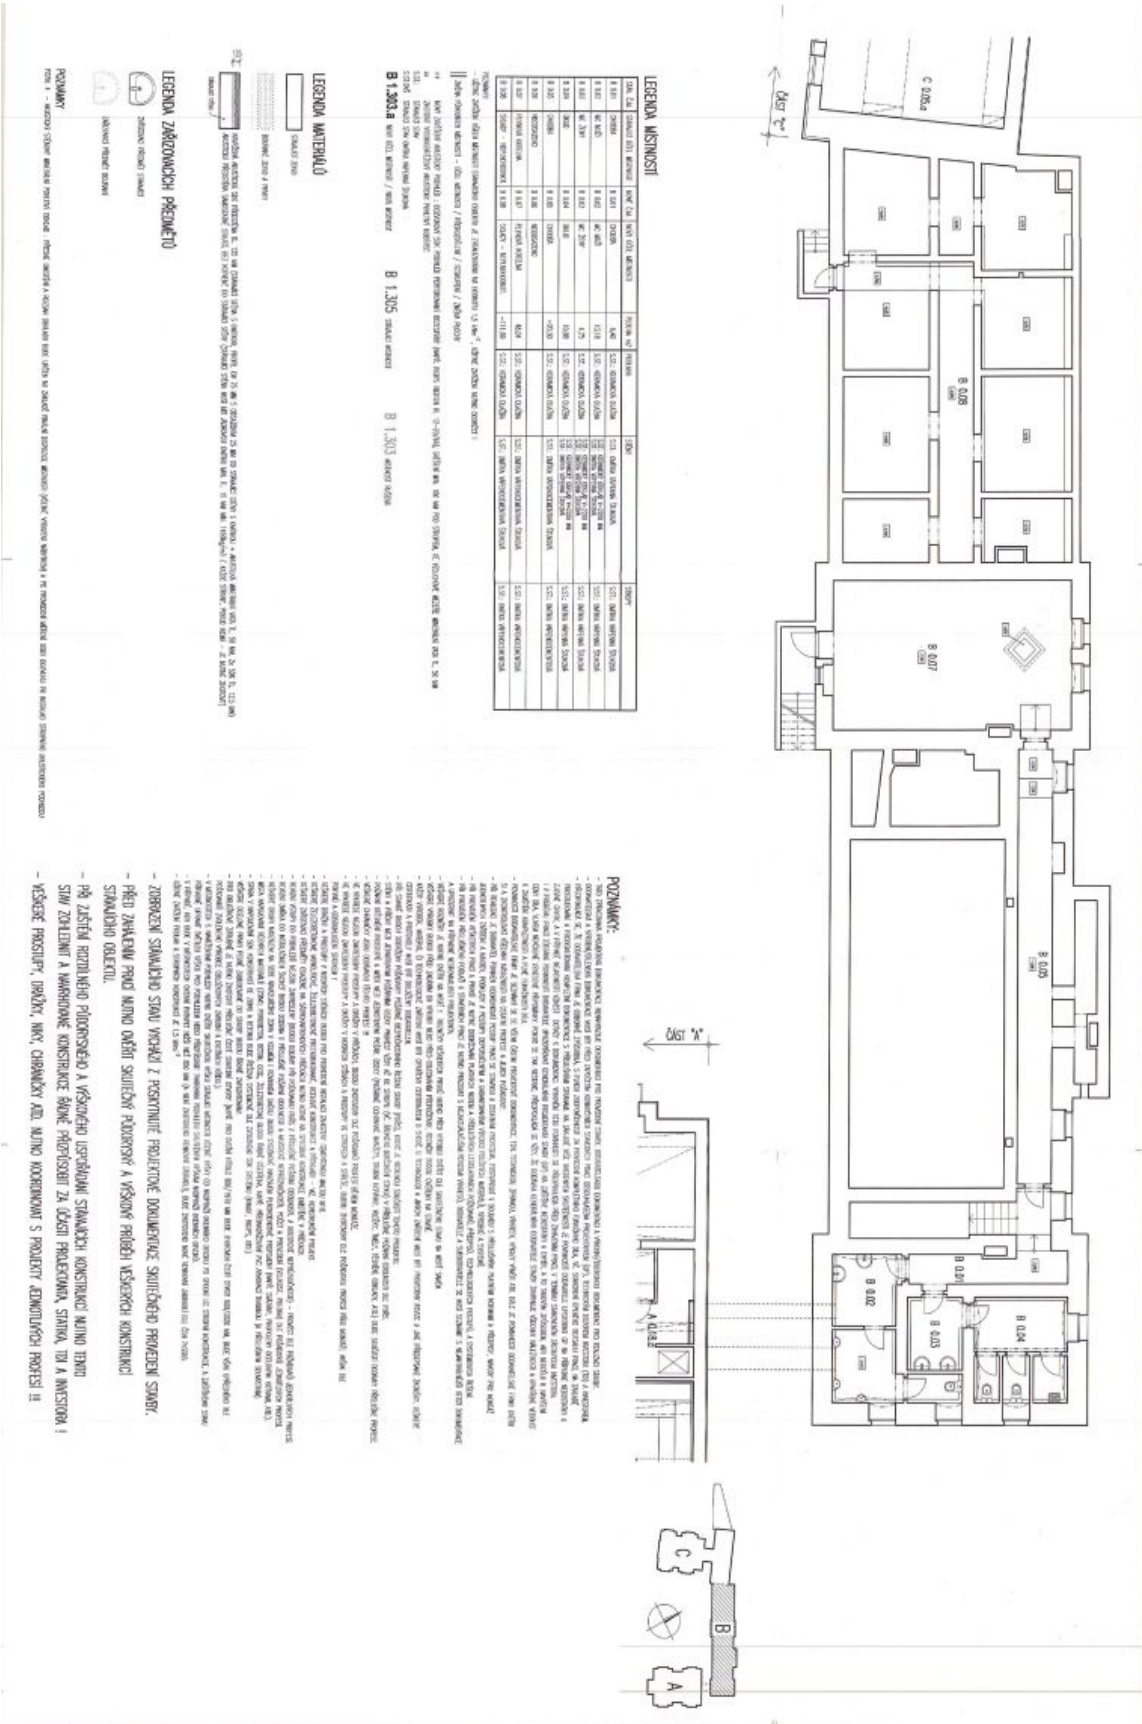

LEGENDA Miestnosti

NOVÉ	KAT. STAVBA	NOVÝ	STAVBA	NOVÝ	STAVBA	NOVÝ	STAVBA	NOVÝ	STAVBA	NOVÝ	STAVBA
B.0.01	CHODBA	B.0.02	CHODBA	B.0.03	CHODBA	B.0.04	CHODBA	B.0.05	CHODBA	B.0.06	CHODBA
B.0.07	KUCHYňa	B.0.08	KUCHYňa	B.0.09	KUCHYňa	B.0.10	KUCHYňa	B.0.11	KUCHYňa	B.0.12	KUCHYňa
B.0.13	OBEDOVňa	B.0.14	OBEDOVňa	B.0.15	OBEDOVňa	B.0.16	OBEDOVňa	B.0.17	OBEDOVňa	B.0.18	OBEDOVňa
B.0.19	SPALOVňa	B.0.20	SPALOVňa	B.0.21	SPALOVňa	B.0.22	SPALOVňa	B.0.23	SPALOVňa	B.0.24	SPALOVňa
B.0.25	KUPELňa	B.0.26	KUPELňa	B.0.27	KUPELňa	B.0.28	KUPELňa	B.0.29	KUPELňa	B.0.30	KUPELňa

LEGENDA MATERIÁLŮ
OBR. 1.300.01 - keramický obklad / keramická dlažba
OBR. 1.300.02 - keramický obklad / keramická dlažba
OBR. 1.300.03 - keramický obklad / keramická dlažba
OBR. 1.300.04 - keramický obklad / keramická dlažba
OBR. 1.300.05 - keramický obklad / keramická dlažba
OBR. 1.300.06 - keramický obklad / keramická dlažba
OBR. 1.300.07 - keramický obklad / keramická dlažba
OBR. 1.300.08 - keramický obklad / keramická dlažba
OBR. 1.300.09 - keramický obklad / keramická dlažba
OBR. 1.300.10 - keramický obklad / keramická dlažba

LEGENDA ZÁRADOVKOVÝCH PŘÍKRESŮ
OBR. 1.300.11 - zářivkové osvětlení / zářivkové osvětlení
OBR. 1.300.12 - zářivkové osvětlení / zářivkové osvětlení
OBR. 1.300.13 - zářivkové osvětlení / zářivkové osvětlení
OBR. 1.300.14 - zářivkové osvětlení / zářivkové osvětlení
OBR. 1.300.15 - zářivkové osvětlení / zářivkové osvětlení
OBR. 1.300.16 - zářivkové osvětlení / zářivkové osvětlení
OBR. 1.300.17 - zářivkové osvětlení / zářivkové osvětlení
OBR. 1.300.18 - zářivkové osvětlení / zářivkové osvětlení
OBR. 1.300.19 - zářivkové osvětlení / zářivkové osvětlení
OBR. 1.300.20 - zářivkové osvětlení / zářivkové osvětlení