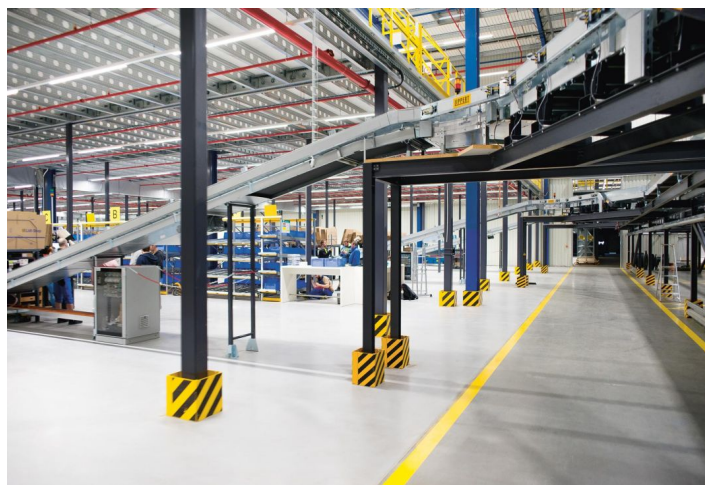

Warehouse space

Ask for price

5 300 m², Plzeň-město, Plzeň, Podnikatelská