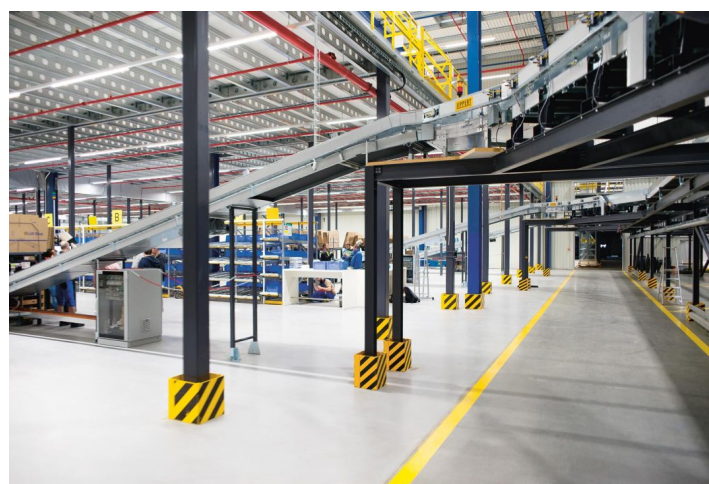

Industrial space

4 151 m², Plzeň-město, Plzeň, Podnikatelská

Ask for price