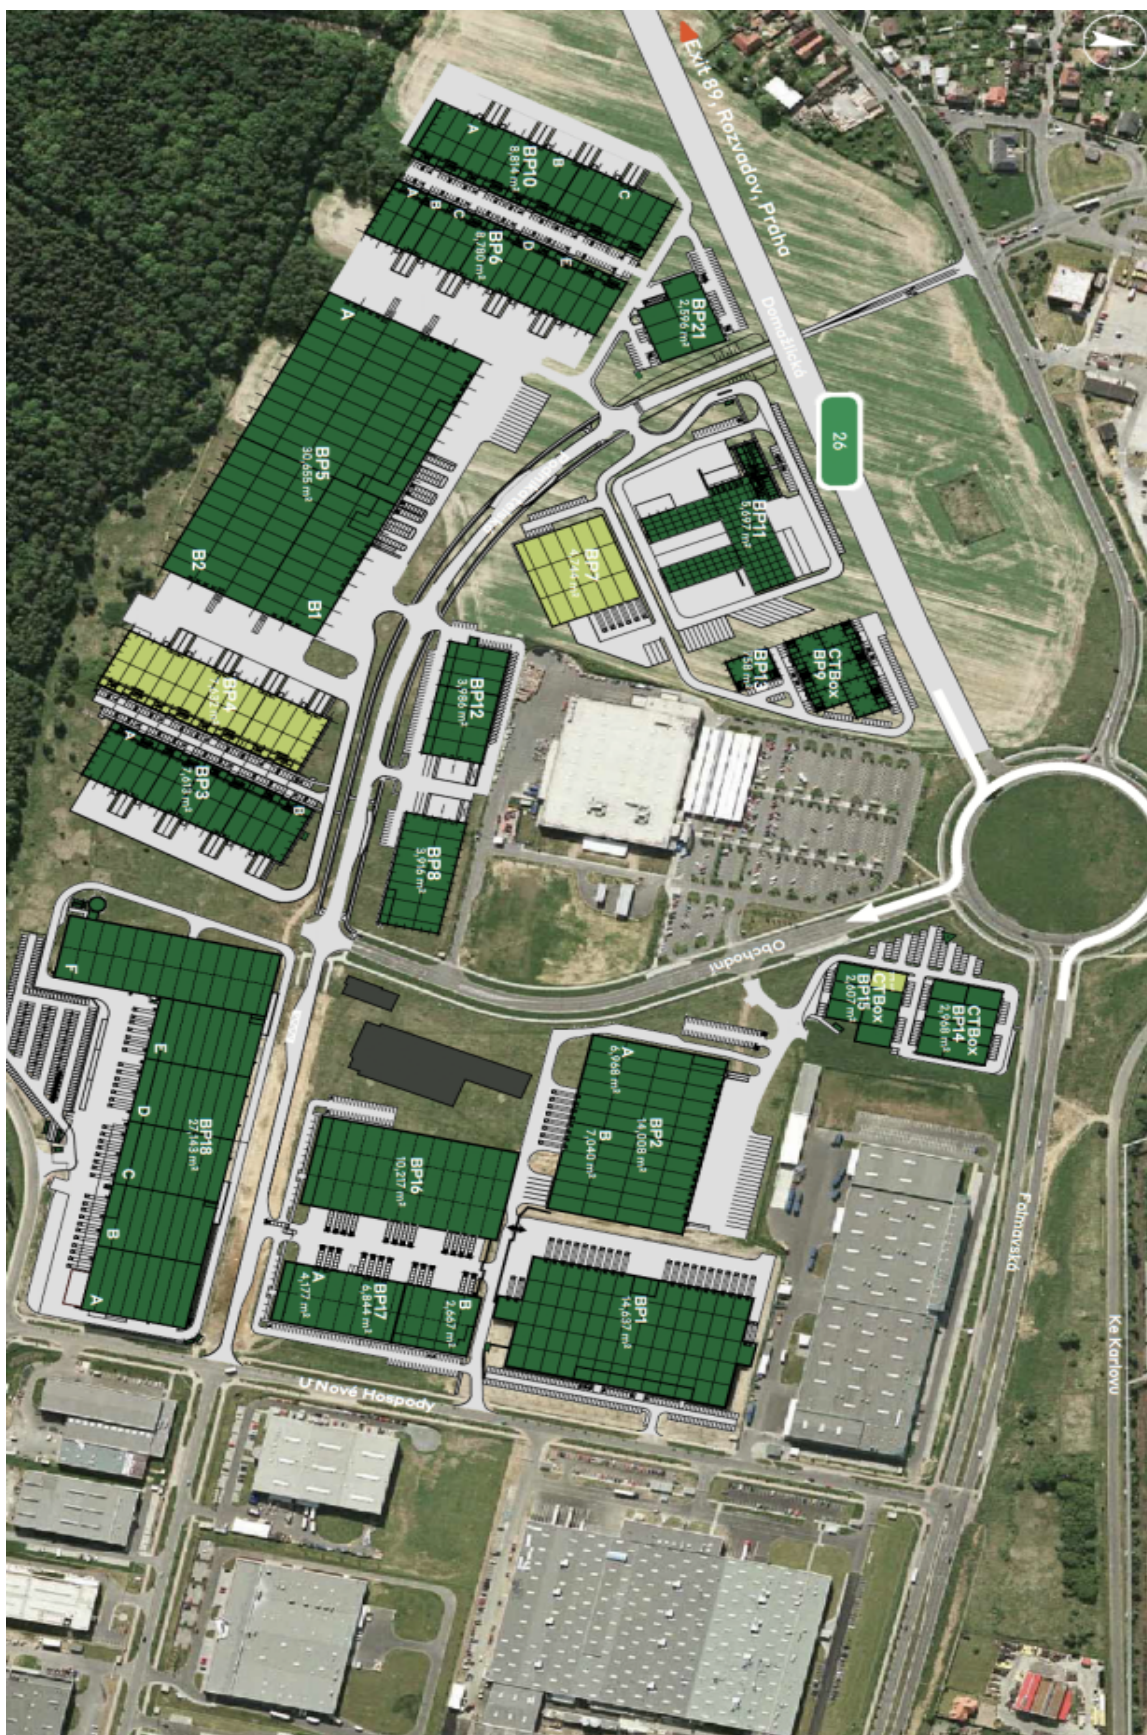

Industrial space

Ask for price

1 480 m², Plzeň-město, Plzeň, Podnikatelská