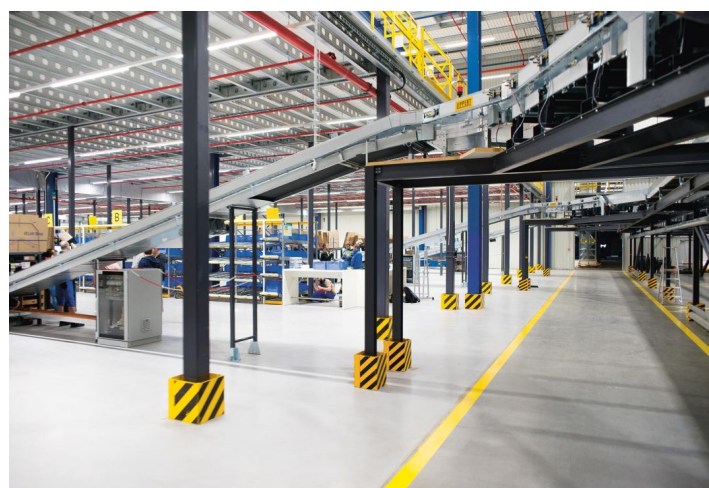

Industrial space

1 480 m², Plzeň-město, Plzeň, Podnikatelská

Ask for price