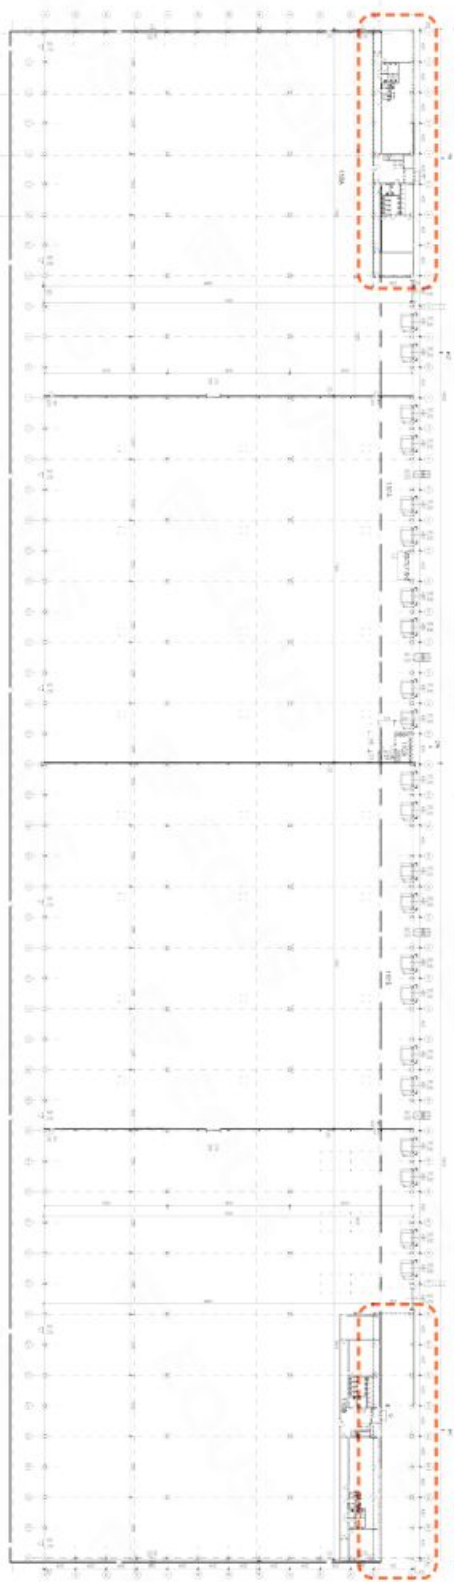

# Logistic park

43 861 m<sup>2</sup>, Havlíčkův Brod, Světlá nad Sázavou, Zámecká

Ask for price

- Floor load: 5 tons/m<sup>2</sup>
- Columns in a modular system of 12 x 24 m
- Dimensions: drive-in door 4 x 4.5 m, loading dock door 2.7 x 3 m
- Airconditioned office unit

**Industrial/warehouse space:**

- Drive-in door 4 × 4,5 m
- Loading dock door 2,7 × 3 m
- Floor loading capacity 5 t/sq.m.
- Clear height 12 m
- Column module 12x24 m
- Power input 1,5 MW
- BREEAM certification

**Offices:**

- Air-conditioned offices

Tenant does not pay commission.

- Floor load: 5 tons/m<sup>2</sup>
- Columns in a modular system of 12 x 24 m
- Dimensions: drive-in door 4 x 4.5 m, loading dock door 2.7 x 3 m
- Airconditioned office unit

## Logistic park

43 861 m<sup>2</sup>, Havlíčkův Brod, Světlá nad Sázavou, Zámecká

Ask for price

- Floor load: 5 tons/m<sup>2</sup>
- Columns in a modular system of 12 x 24 m
- Dimensions: drive-in door 4 x 4,5 m, loading dock door 2,7 x 3 m
- Airconditioned office unit