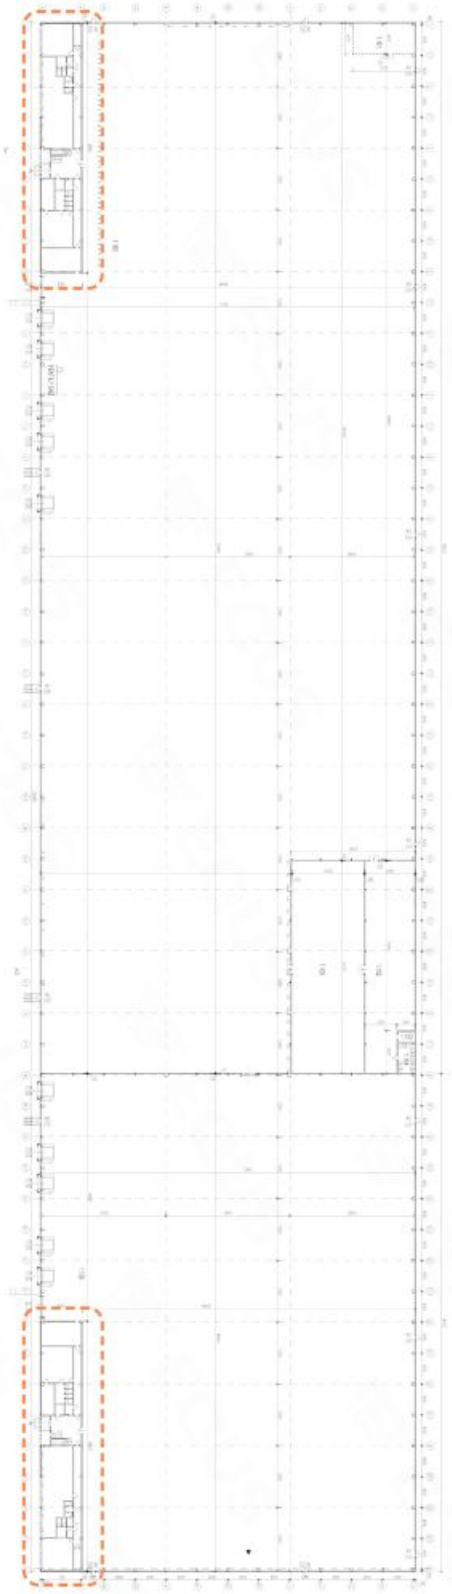

# Logistic park

43 861 m<sup>2</sup>, Havlíčkův Brod, Světlá nad Sázavou, Zámecká

Ask for price

- Floor load: 5 tons/m<sup>2</sup>
- Columns in a modular system of 12 x 24 m
- Dimensions: drive-in door 4 x 4.5 m, loading dock door 2.7 x 3 m
- Airconditioned office unit

## Logistic park

43 861 m<sup>2</sup>, Havlíčkův Brod, Světlá nad Sázavou, Zámecká

**Ask for price**

<b>Total area</b>	43 861 m <sup>2</sup>
<b>Available area for rent</b>	43 861 m <sup>2</sup>
<b>Ceiling height</b>	12 m
<b>Floor loading capacity</b>	5 t/m <sup>2</sup>
<b>Column grid structure</b>	—
<b>Structure</b>	Reinforced concrete structure
<b>PENB</b>	G
<b>Reference number</b>	106743

**Industrial/warehouse space:**

- Drive-in door 4 × 4,5 m
- Loading dock door 2,7 × 3 m
- Floor loading capacity 5 t/sq.m.
- Clear height 12 m
- Column module 12x24 m
- Power input 1,5 MW
- BREEAM certification

**Offices:**

- Air-conditioned offices

Tenant does not pay commission.

- Floor load: 5 tons/m<sup>2</sup>
- Columns in a modular system of 12 x 24 m
- Dimensions: drive-in door 4 x 4.5 m, loading dock door 2.7 x 3 m
- Airconditioned office unit