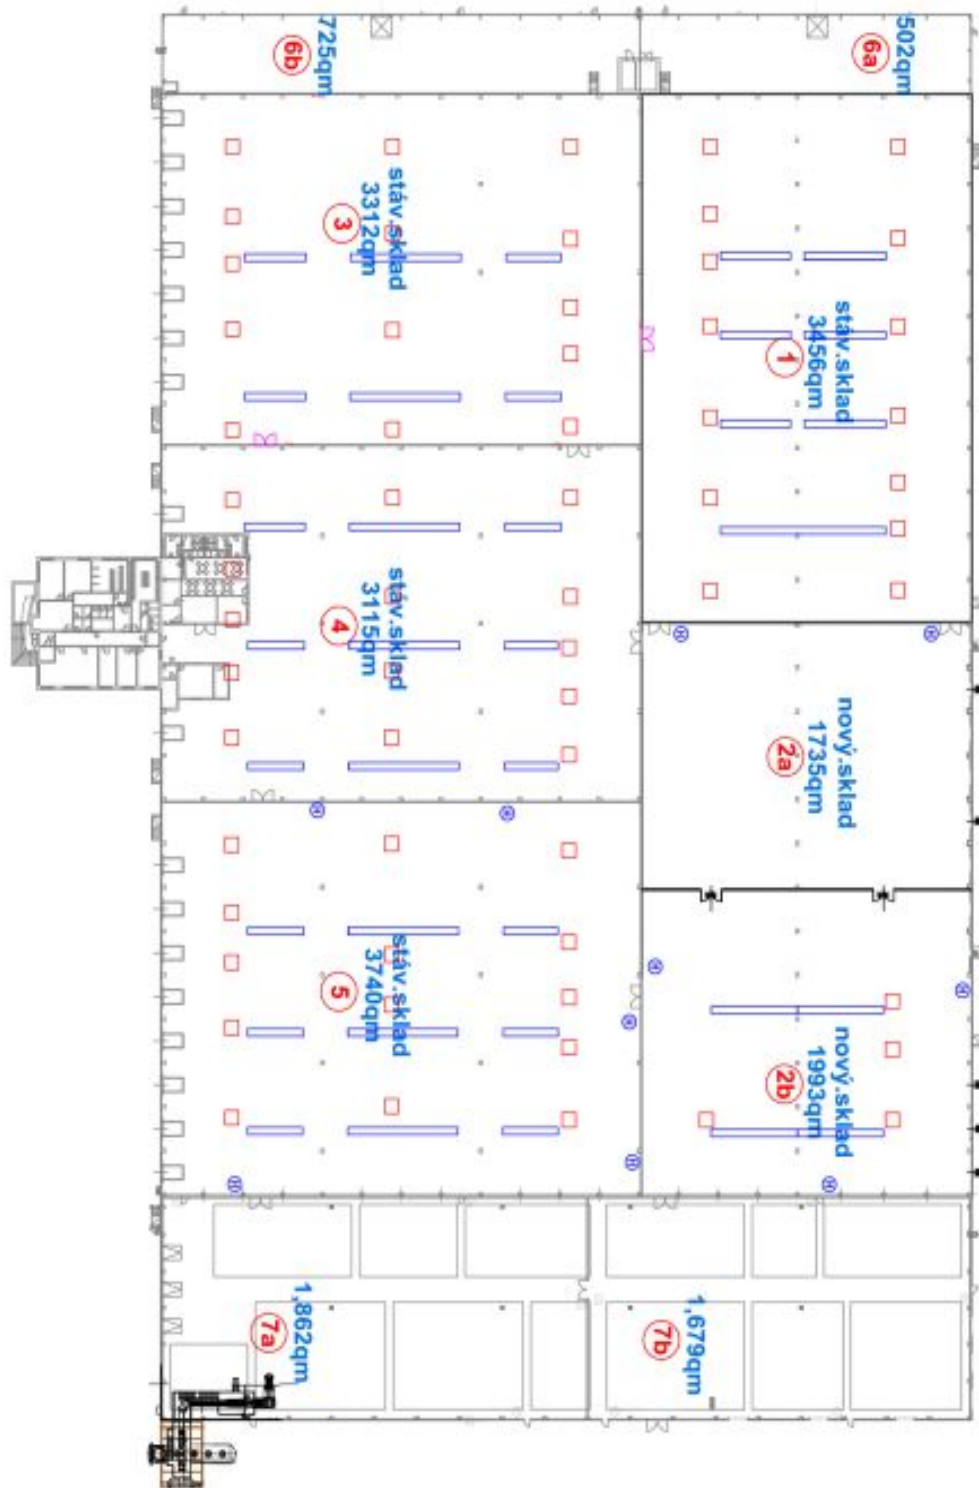

## Warehouse space

1 735 m<sup>2</sup>, Cheb, Tuřany

**Ask for price**

<b>Total area</b>	1 735 m <sup>2</sup>
<b>Available area for rent</b>	1 735 m <sup>2</sup>
<b>Ceiling height</b>	7.5 m
<b>Floor loading capacity</b>	10 t/m <sup>2</sup>
<b>Column grid structure</b>	—
<b>Structure</b>	Reinforced concrete structure
<b>PENB</b>	G
<b>Reference number</b>	106839

The warehouse area consists of 7 halls, which make up a storage area of over 22,500 sq.m. Furthermore, Hall 8 - 3,360 sq.m will be built in the form of customized construction, which will be available within 10 months after signing the contract. It is possible to expand by another 10,000 sq.m. in the future.

### Storage space:

- 20 loading ramps
- Drive-in
- Floor loading capacity 5 t/sq.m.
- Clear height min. from 7.5 m
- LED lighting

### Available from 1/2025.

The tenant does not pay commission.

**Warehouse space**

1735 m<sup>2</sup>, Cheb, Tuřany

**Ask for price**