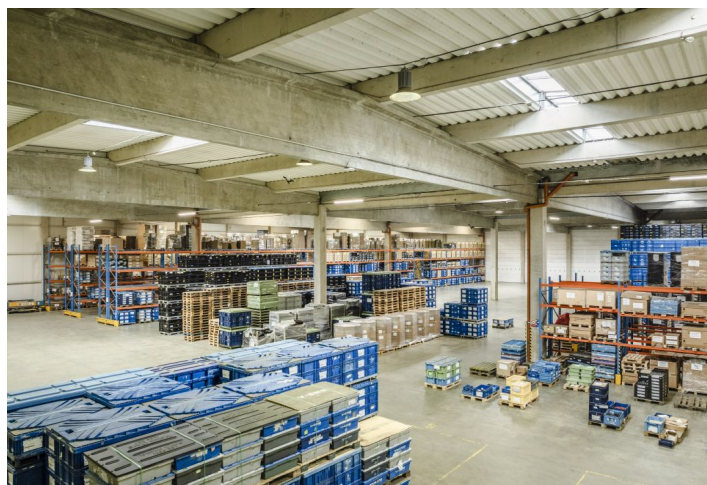

## Warehouse space

1 735 m<sup>2</sup>, Cheb, Tuřany

**Ask for price**

<b>Total area</b>	1 735 m <sup>2</sup>
<b>Available area for rent</b>	1 735 m <sup>2</sup>
<b>Ceiling height</b>	7.5 m
<b>Floor loading capacity</b>	10 t/m <sup>2</sup>
<b>Column grid structure</b>	—
<b>Structure</b>	Reinforced concrete structure
<b>PENB</b>	G
<b>Reference number</b>	106839

**1,735 sq.m** warehouse space with employee facilities for lease in a logistics park. The premises are suitable as a tyre warehouse or for logistics of non-food goods. The halls are not heated, while the operating temperature is guaranteed to be above freezing.

The warehouse area consists of 7 halls, which make up a storage area of over 22,500 sq.m. Furthermore, Hall 8 - 3,360 sq.m will be built in the form of customized construction, which will be available within 10 months after signing the contract. It is possible to expand by another 10,000 sq.m. in the future.

### Location:

The premises are located in Lipoltovo, with access to the D6 motorway (German border 18 km, Cheb centre 9 km, Karlovy Vary 43 km). The distribution warehouse is ideally located to serve the Czech Republic and the countries of Central and Western Europe.