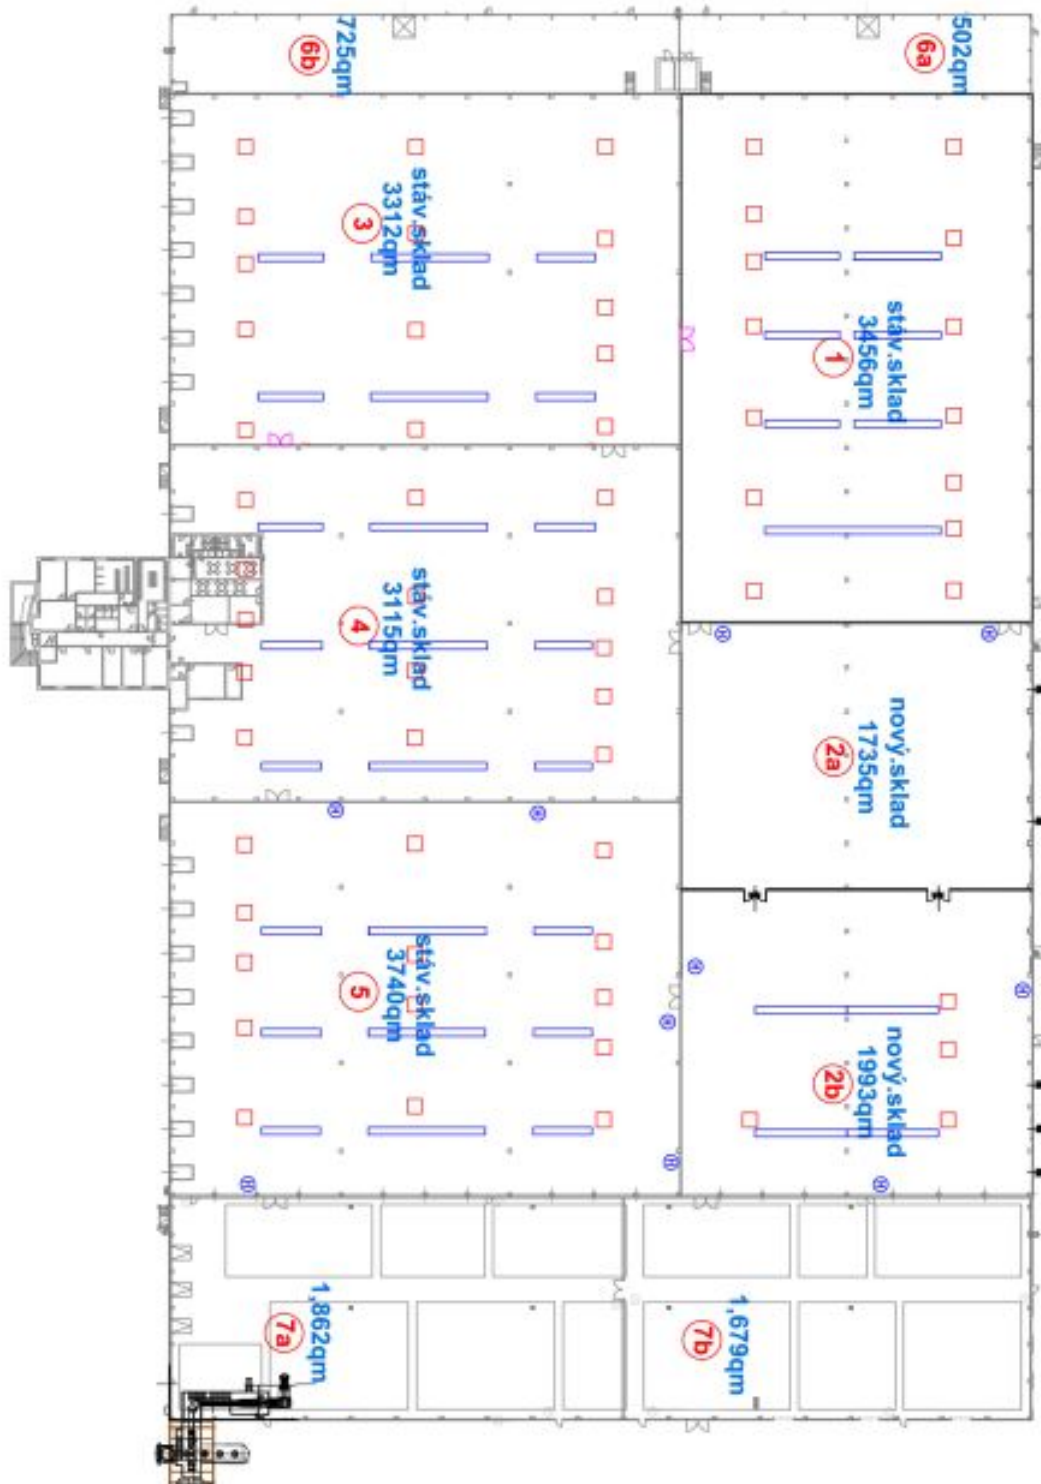

## Warehouse space

1 862 m<sup>2</sup>, Cheb, Tuřany

**Ask for price**

<b>Total area</b>	1 862 m <sup>2</sup>
<b>Available area for rent</b>	1 862 m <sup>2</sup>
<b>Ceiling height</b>	7.5 m
<b>Floor loading capacity</b>	10 t/m <sup>2</sup>
<b>Column grid structure</b>	—
<b>Structure</b>	Reinforced concrete structure
<b>PENB</b>	G
<b>Reference number</b>	106847

The warehouse area consists of 7 halls, which make up a storage area of over 22,500 sq.m. Furthermore, Hall 8 - 3,360 sq.m will be built in the form of customized construction, which will be available within 10 months after signing the contract. It is possible to expand by another 10,000 sq.m. in the future.

### Storage space:

- 20 loading ramps
- Drive-in
- Floor loading capacity 5 t/sq.m.
- Clear height min. from 7.5 m
- LED lighting

### Available from 1/2025.

The tenant does not pay commission.

Warehouse space

1862 m<sup>2</sup>, Cheb, Tuřany

Ask for price