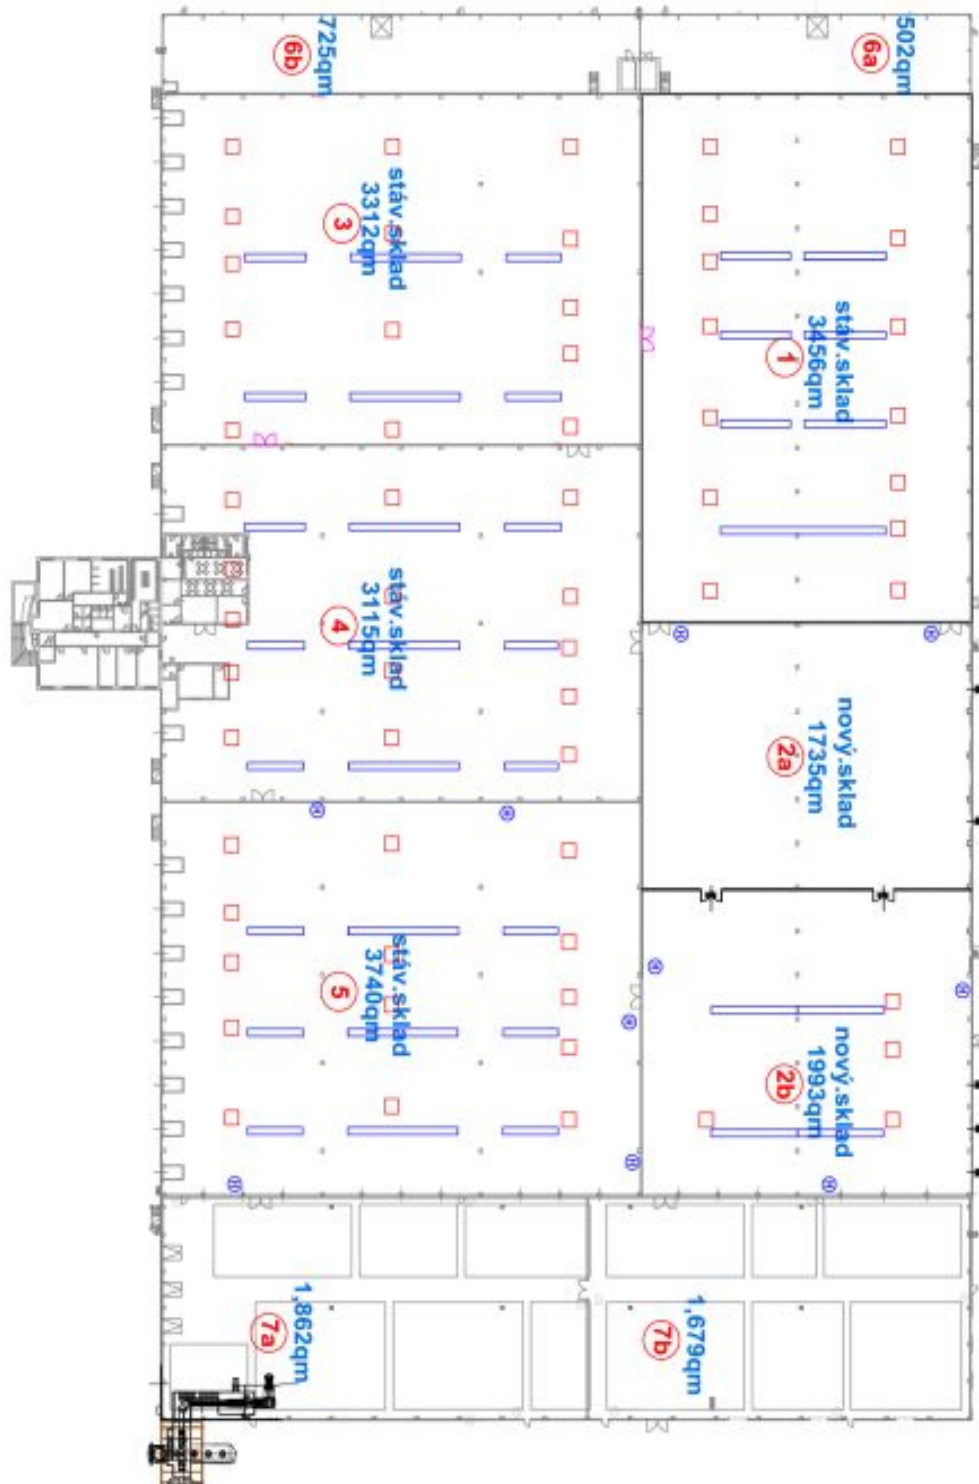

## Warehouse space

1 862 m<sup>2</sup>, Cheb, Tuřany

**Ask for price**

<b>Total area</b>	1 862 m <sup>2</sup>
<b>Available area for rent</b>	1 862 m <sup>2</sup>
<b>Ceiling height</b>	7.5 m
<b>Floor loading capacity</b>	10 t/m <sup>2</sup>
<b>Column grid structure</b>	—
<b>Structure</b>	Reinforced concrete structure
<b>PENB</b>	G
<b>Reference number</b>	106847

The warehouse area consists of 7 halls, which make up a storage area of over 22,500 sq.m. Furthermore, Hall 8 - 3,360 sq.m will be built in the form of customized construction, which will be available within 10 months after signing the contract. It is possible to expand by another 10,000 sq.m. in the future.

### Storage space:

- 20 loading ramps
- Drive-in
- Floor loading capacity 5 t/sq.m.
- Clear height min. from 7.5 m
- LED lighting

### Available from 1/2025.

The tenant does not pay commission.

Warehouse space

1862 m<sup>2</sup>, Cheb, Tuřany

Ask for price