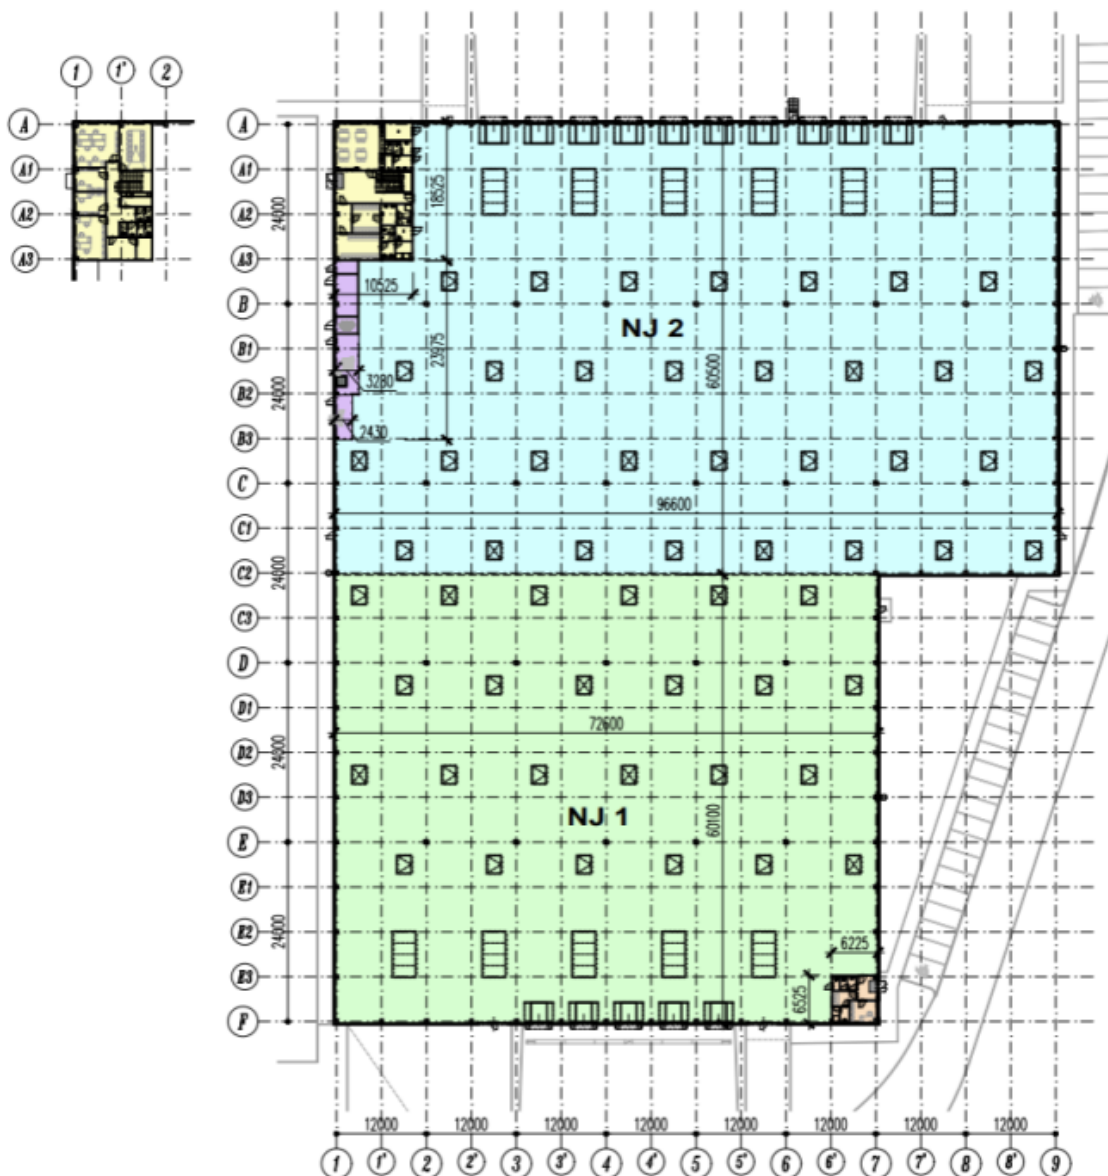

Warehouse space

Ask for price

4 364 m², Ostrava-město, Ostrava, Halasova